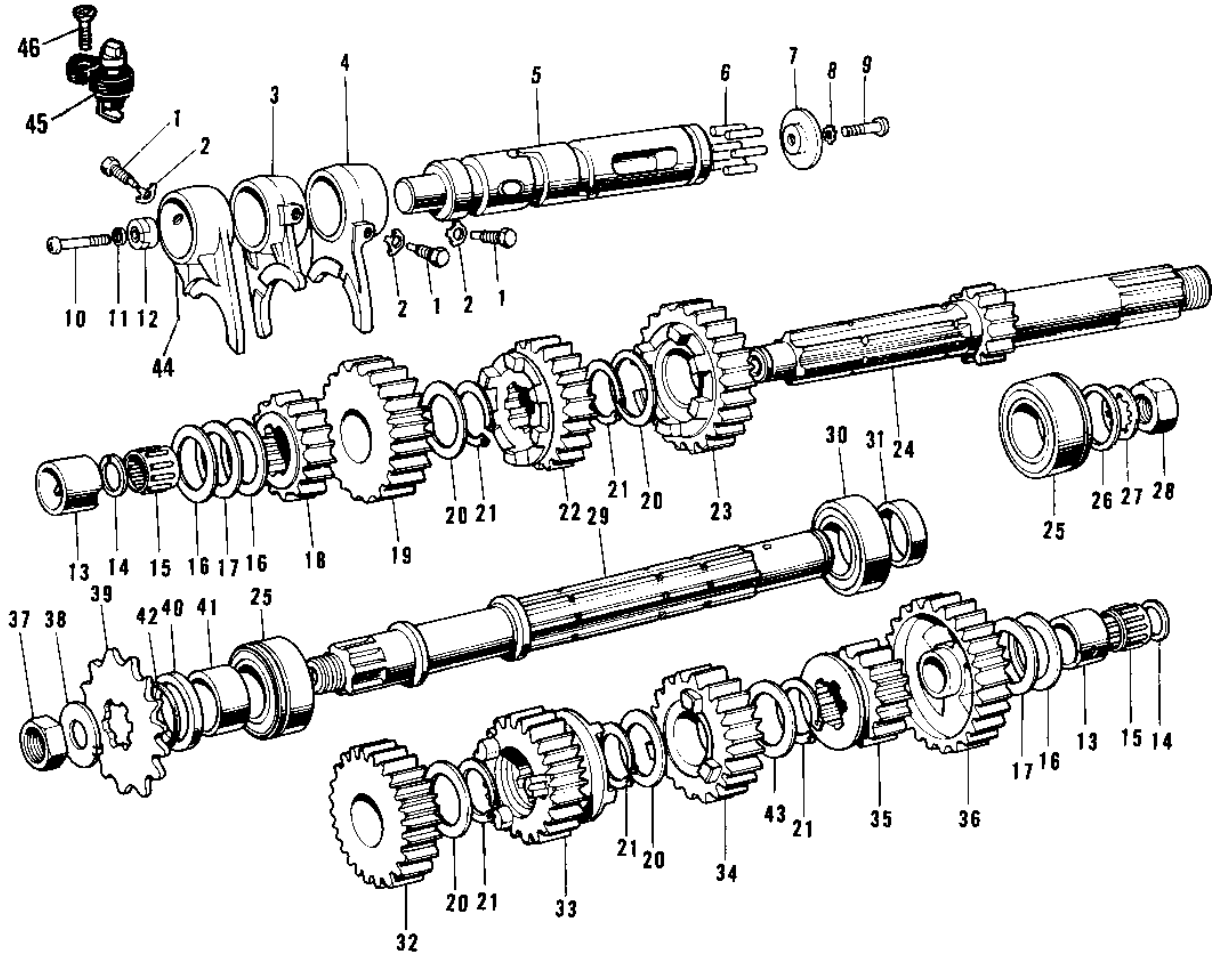

1969 Mach III

PARTS DIAGRAM

TRANSMISSION/CHANGE DRUM ('69-'72 H1/A/B)

1969 Mach III

PARTS LIST

TRANSMISSION/CHANGE DRUM ('69-'72 H1/A/B)

ITEM NAME

PART NUMBER

QUANTITY
