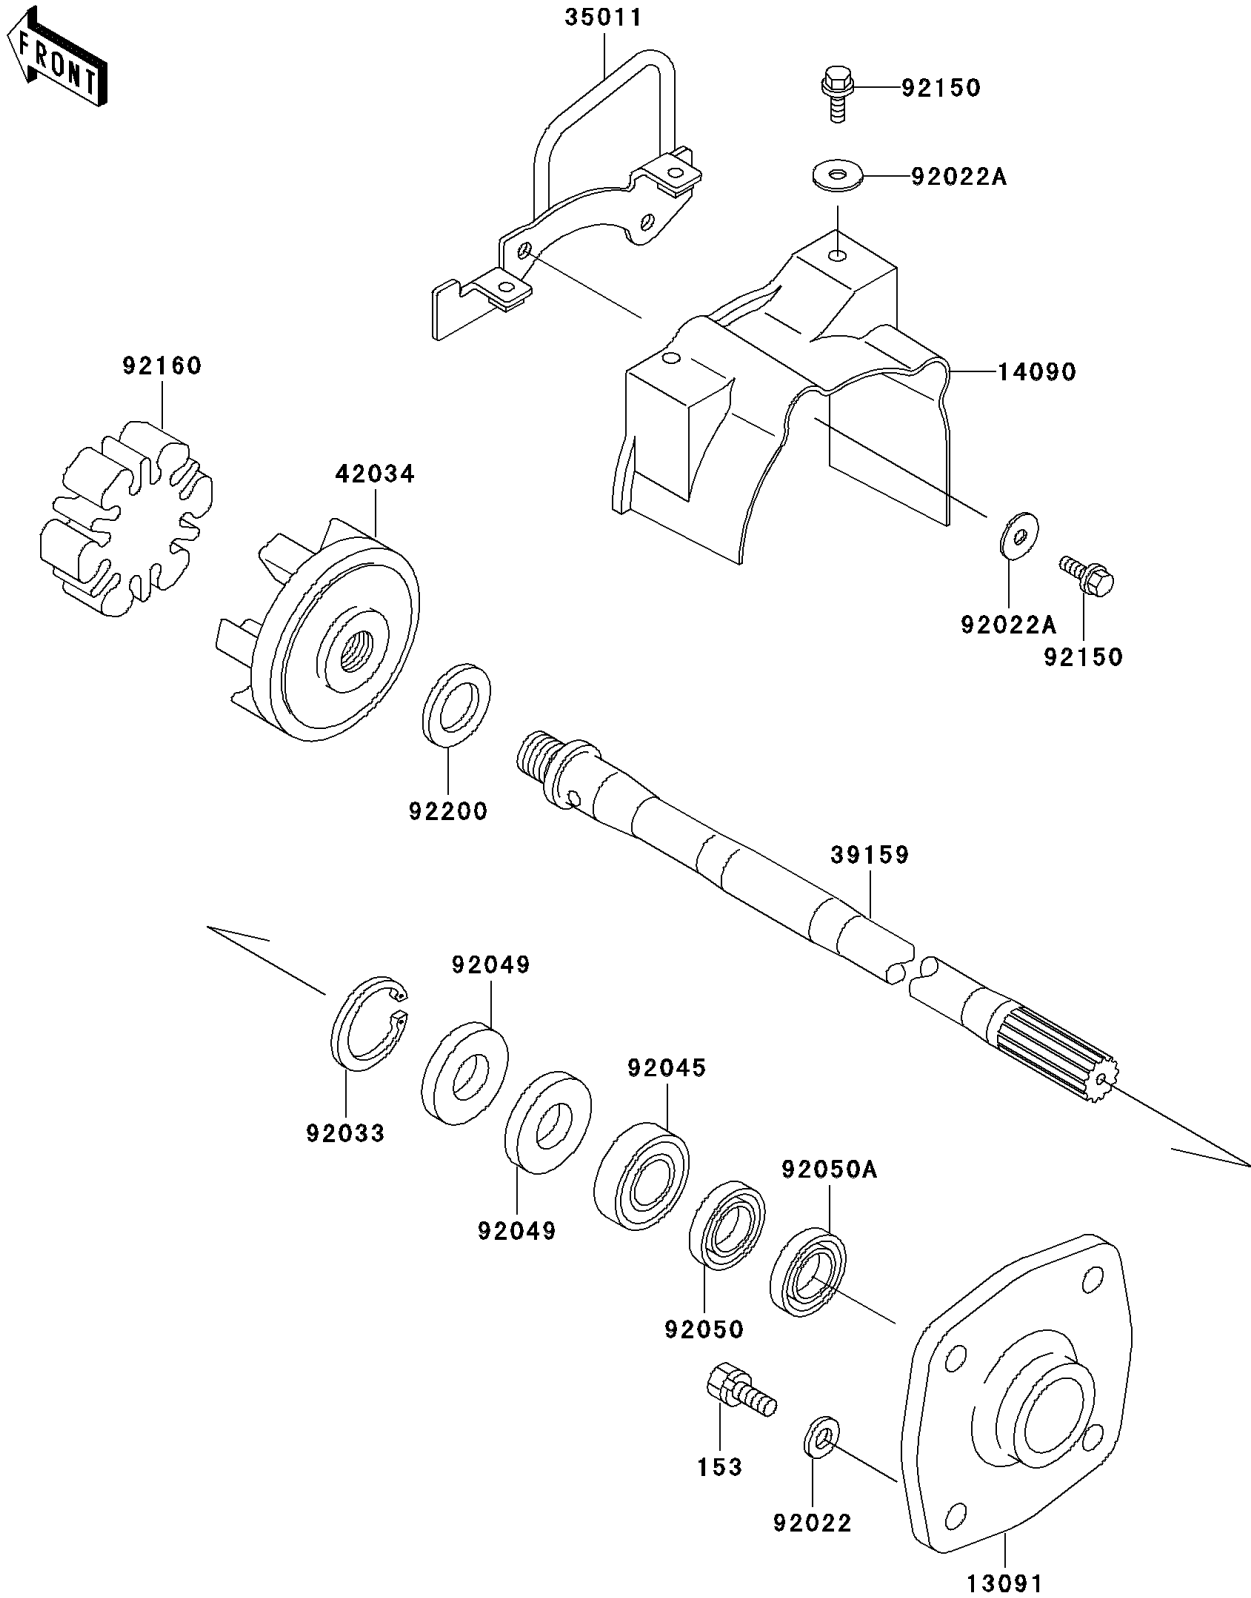

1999 1100 STX

PARTS DIAGRAM

Drive Shaft

E3134

1999 1100 STX

PARTS LIST

Drive Shaft

Kawasaki

Let the Good Times Roll®

ITEM NAME

PART NUMBER

QUANTITY
