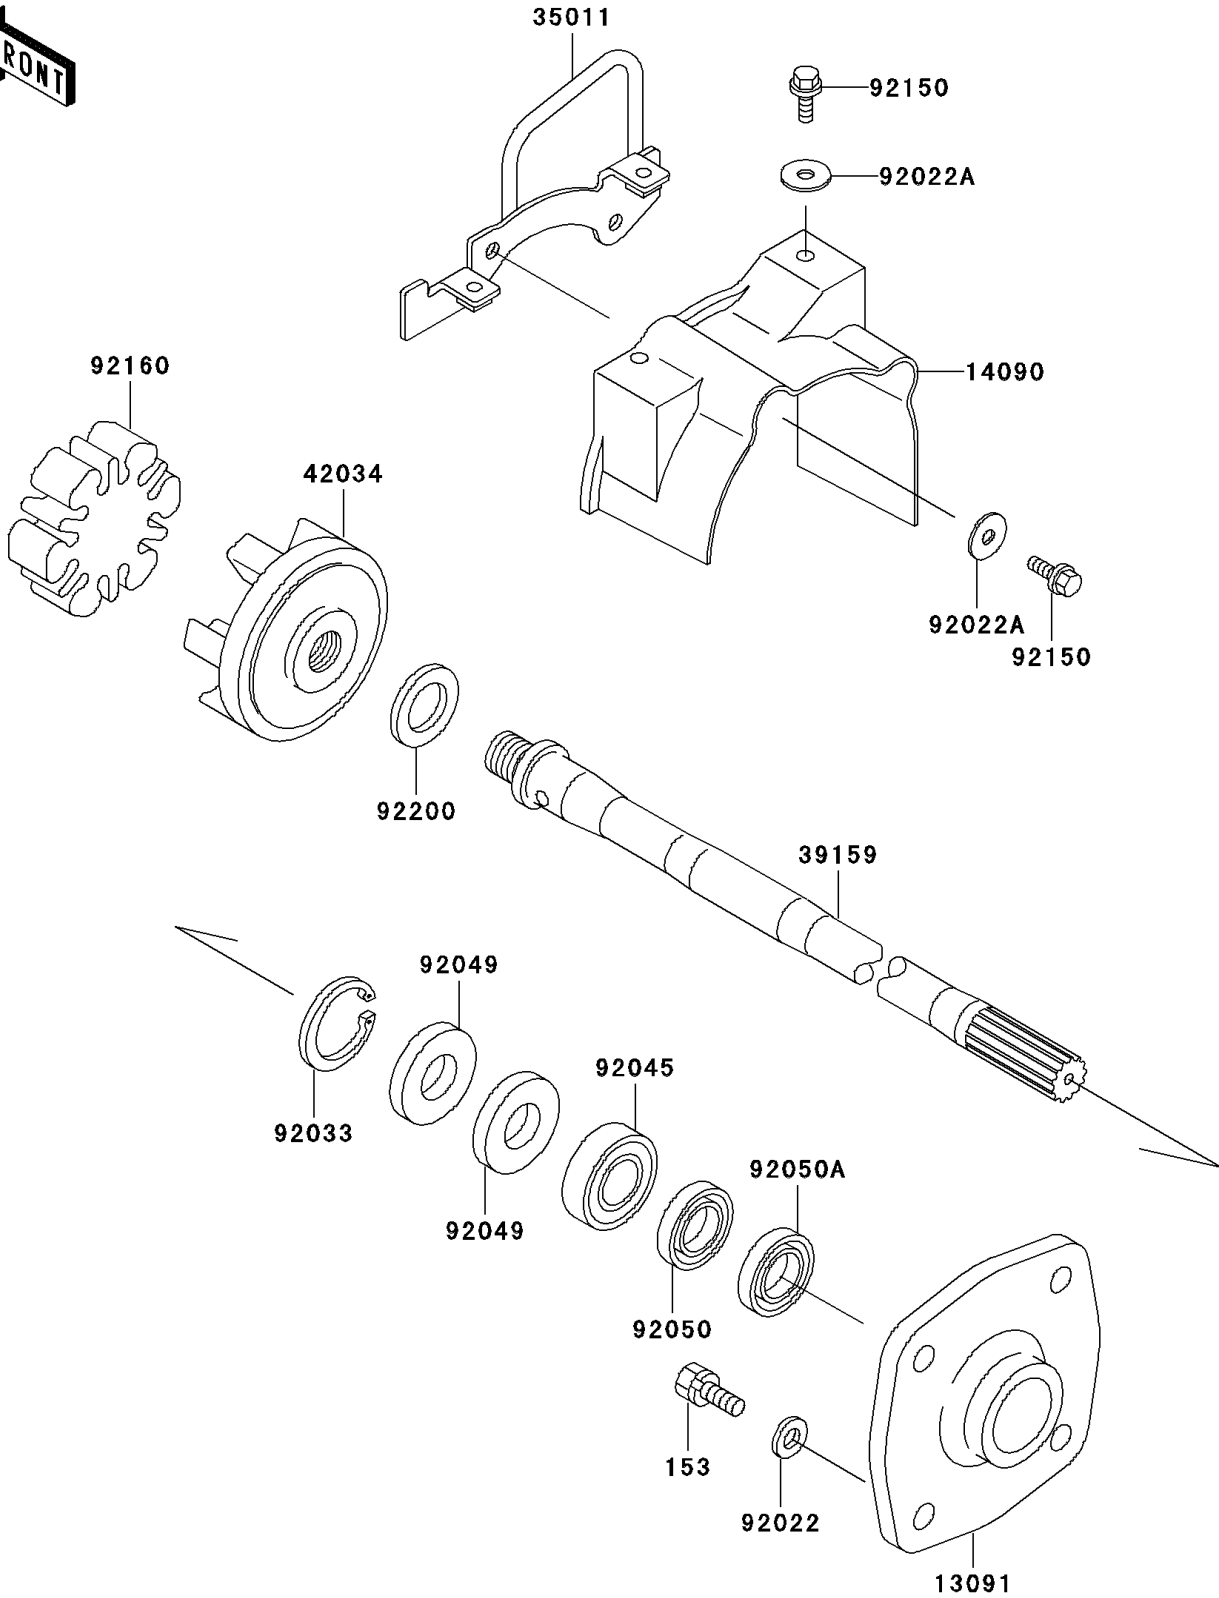

1998 1100 STX

PARTS DIAGRAM

Drive Shaft

E3134

1998 1100 STX

PARTS LIST

Drive Shaft

Kawasaki

Let the Good Times Roll®

ITEM NAME

PART NUMBER

QUANTITY
