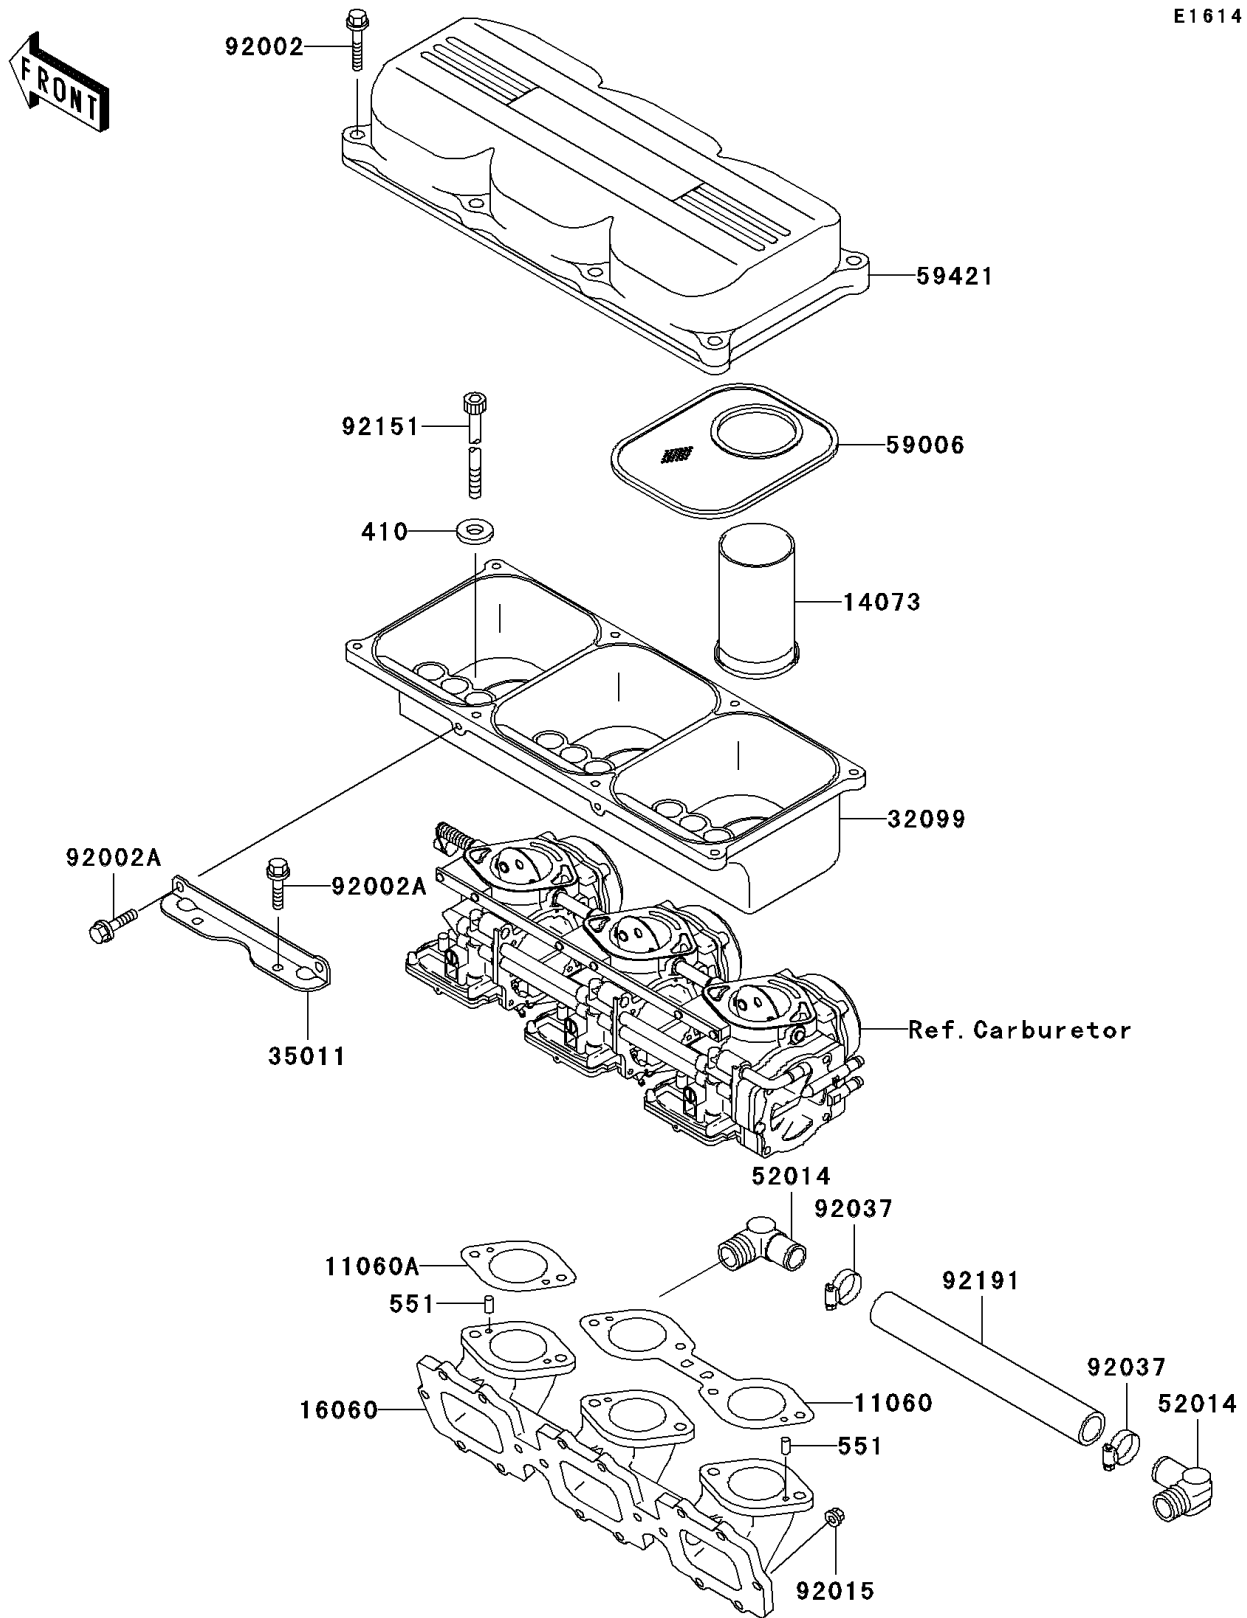

1998 1100 STX

PARTS DIAGRAM

Flame Arrester

E1614

1998 1100 STX

PARTS LIST

Flame Arrester

Kawasaki

Let the Good Times Roll®

ITEM NAME

PART NUMBER

QUANTITY
