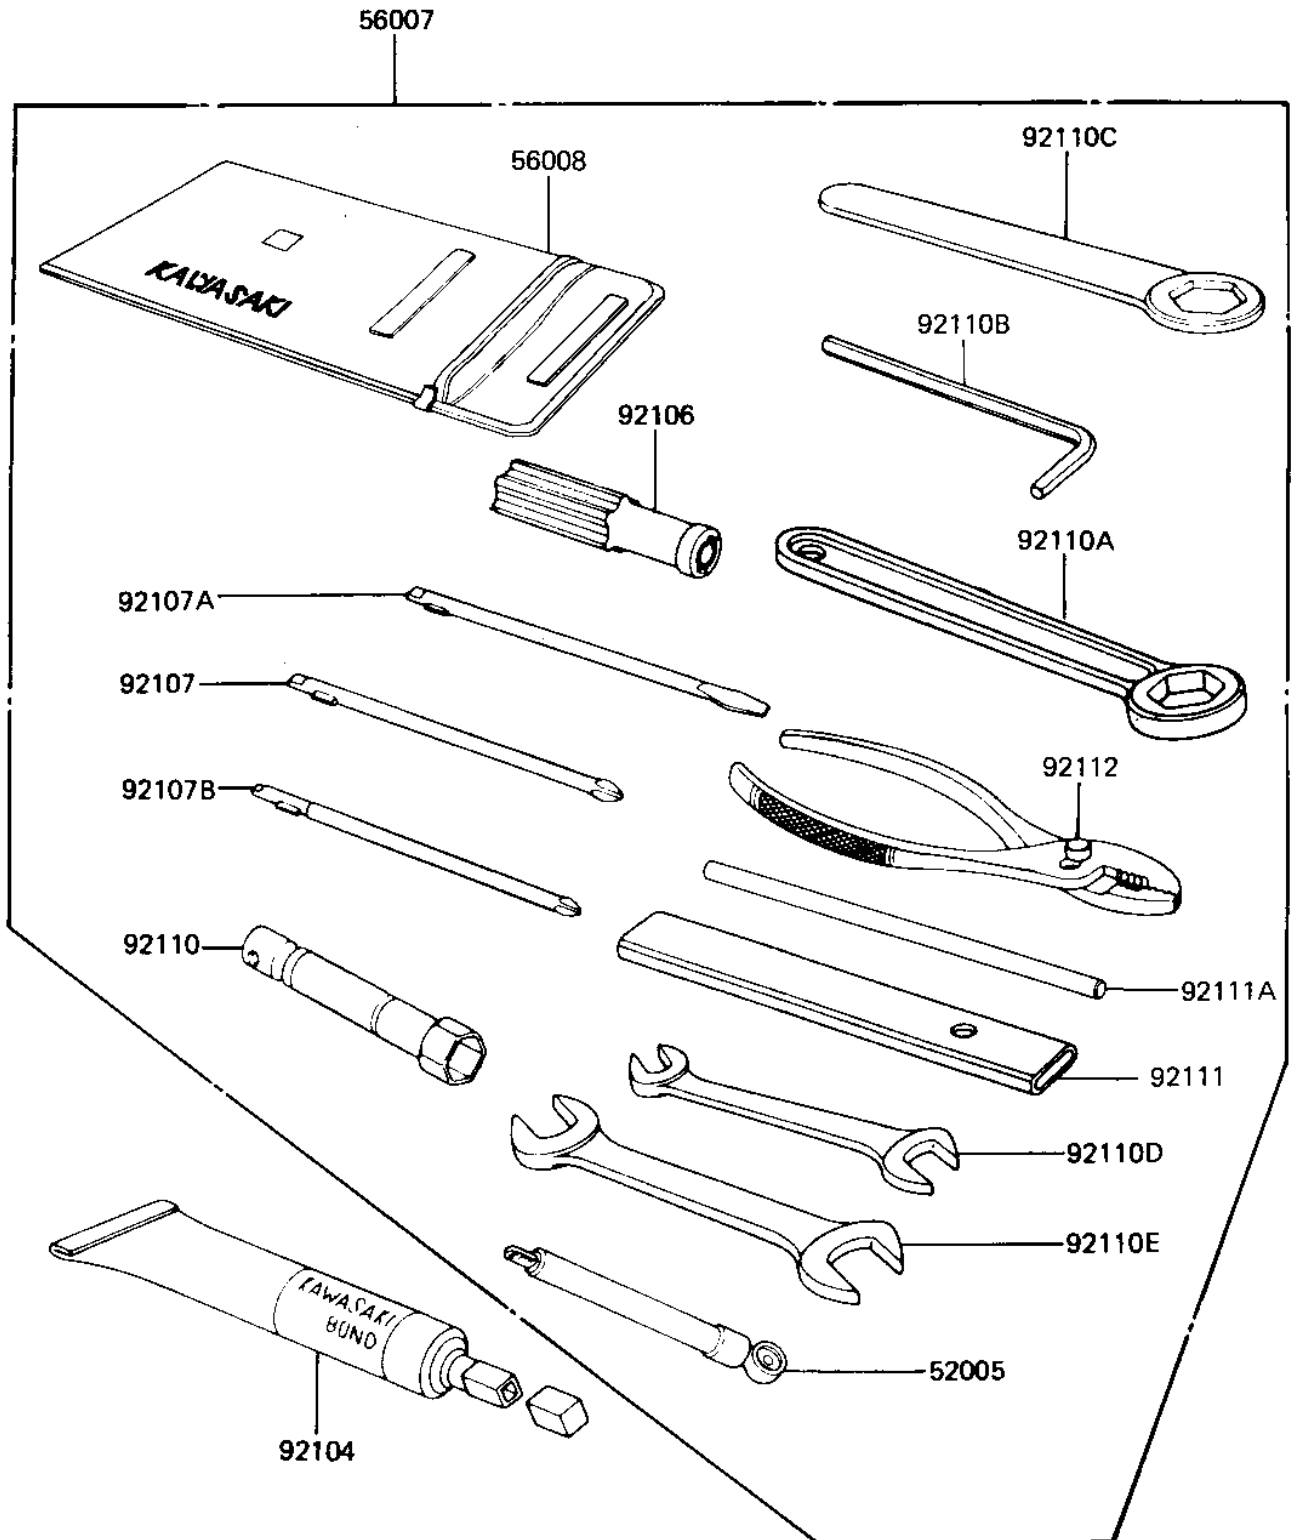

1982 CSR

PARTS DIAGRAM

OWNER TOOLS

1982 CSR

PARTS LIST

OWNER TOOLS

ITEM NAME	PART NUMBER	QUANTITY
GAUGE,AIR,3.5KG/CM2 (Ref # 52005)	52005-1031	1
TOOLKIT (Ref # 56007)	56007-1121	1
BAG,TOOL (Ref # 56008)	56008-006	1
LIQUID GASKET (Ref # 92104)	92104-002	1
GRIP,SCREW DRIVER (Ref # 92106)	92106-1001	1
TOOL-DRIVER (Ref # 92107)	92107-1052	1
92107-1052 (Canada) (Ref # 92107A)	92107-007	1
92107-1002 (Canada) (Ref # 92107B)	92107-008	1
WRENCH,SPARK PLUG (Ref # 92110)	92108-008	1
TOOL-WRENCH,BOX END,2 (Ref # 92110A)	92110-1147	1
WRENCH,ALLEN (Ref # 92110B)	92110-1015	1
TOOL-WRENCH,BOX END,2 (Ref # 92110C)	92110-1148	1
TOOL-WRENCH,OPEN END (Ref # 92110D)	92110-1038	1
TOOL-WRENCH,OPEN END, (Ref # 92110E)	92110-1153	1
TOOL-WRENCH,OPEN END, (Ref # 92111)	92111-004	1
BAR,SPARK PLUG WRENCH (Ref # 92111A)	92111-005	1
PLIERS,160MM (Ref # 92112)	92112-003	1