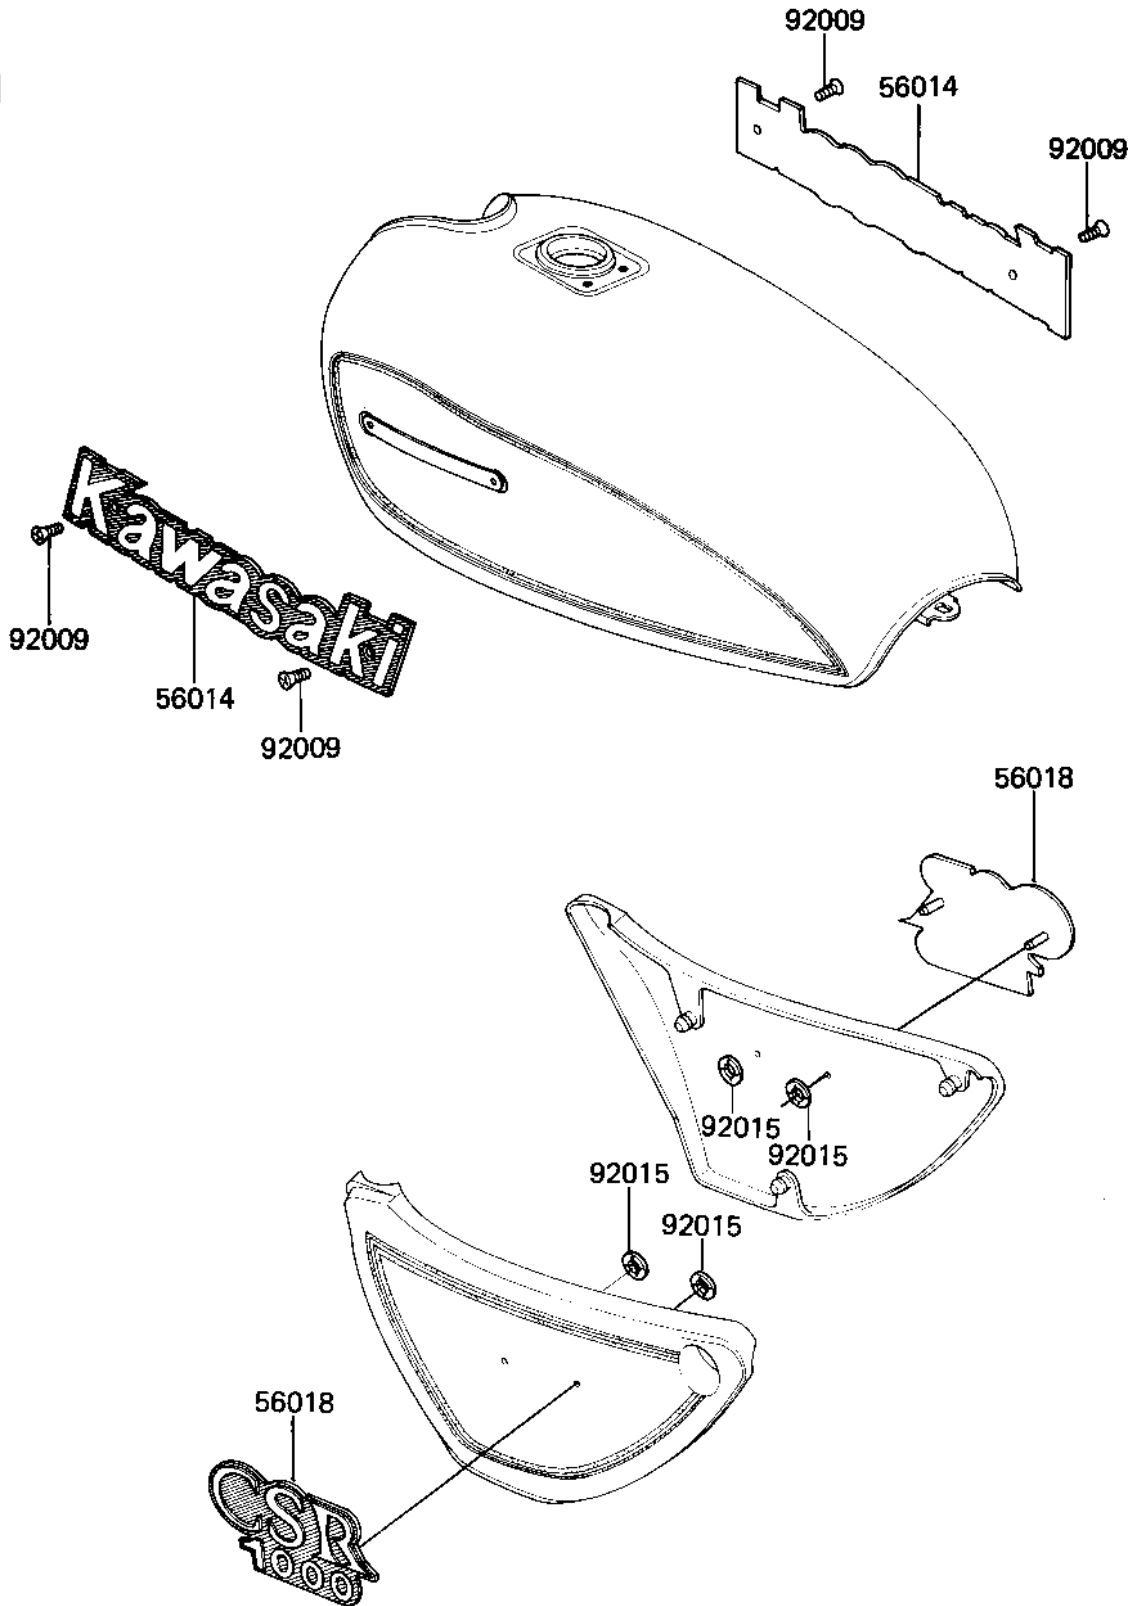

1982 CSR

PARTS DIAGRAM

LABELS

1982 CSR

PARTS LIST

LABELS

ITEM NAME	PART NUMBER	QUANTITY
EMBLEM,FUEL TANK (Ref # 56014)	56014-1043	2
MARK,SIDE COVER,CSR10 (Ref # 56018)	56018-1233	2
SCREW-CSK-CROS (Ref # 92009)	221C0306	4
NUT,LOCK,3MM (Ref # 92015)	92018-005	4