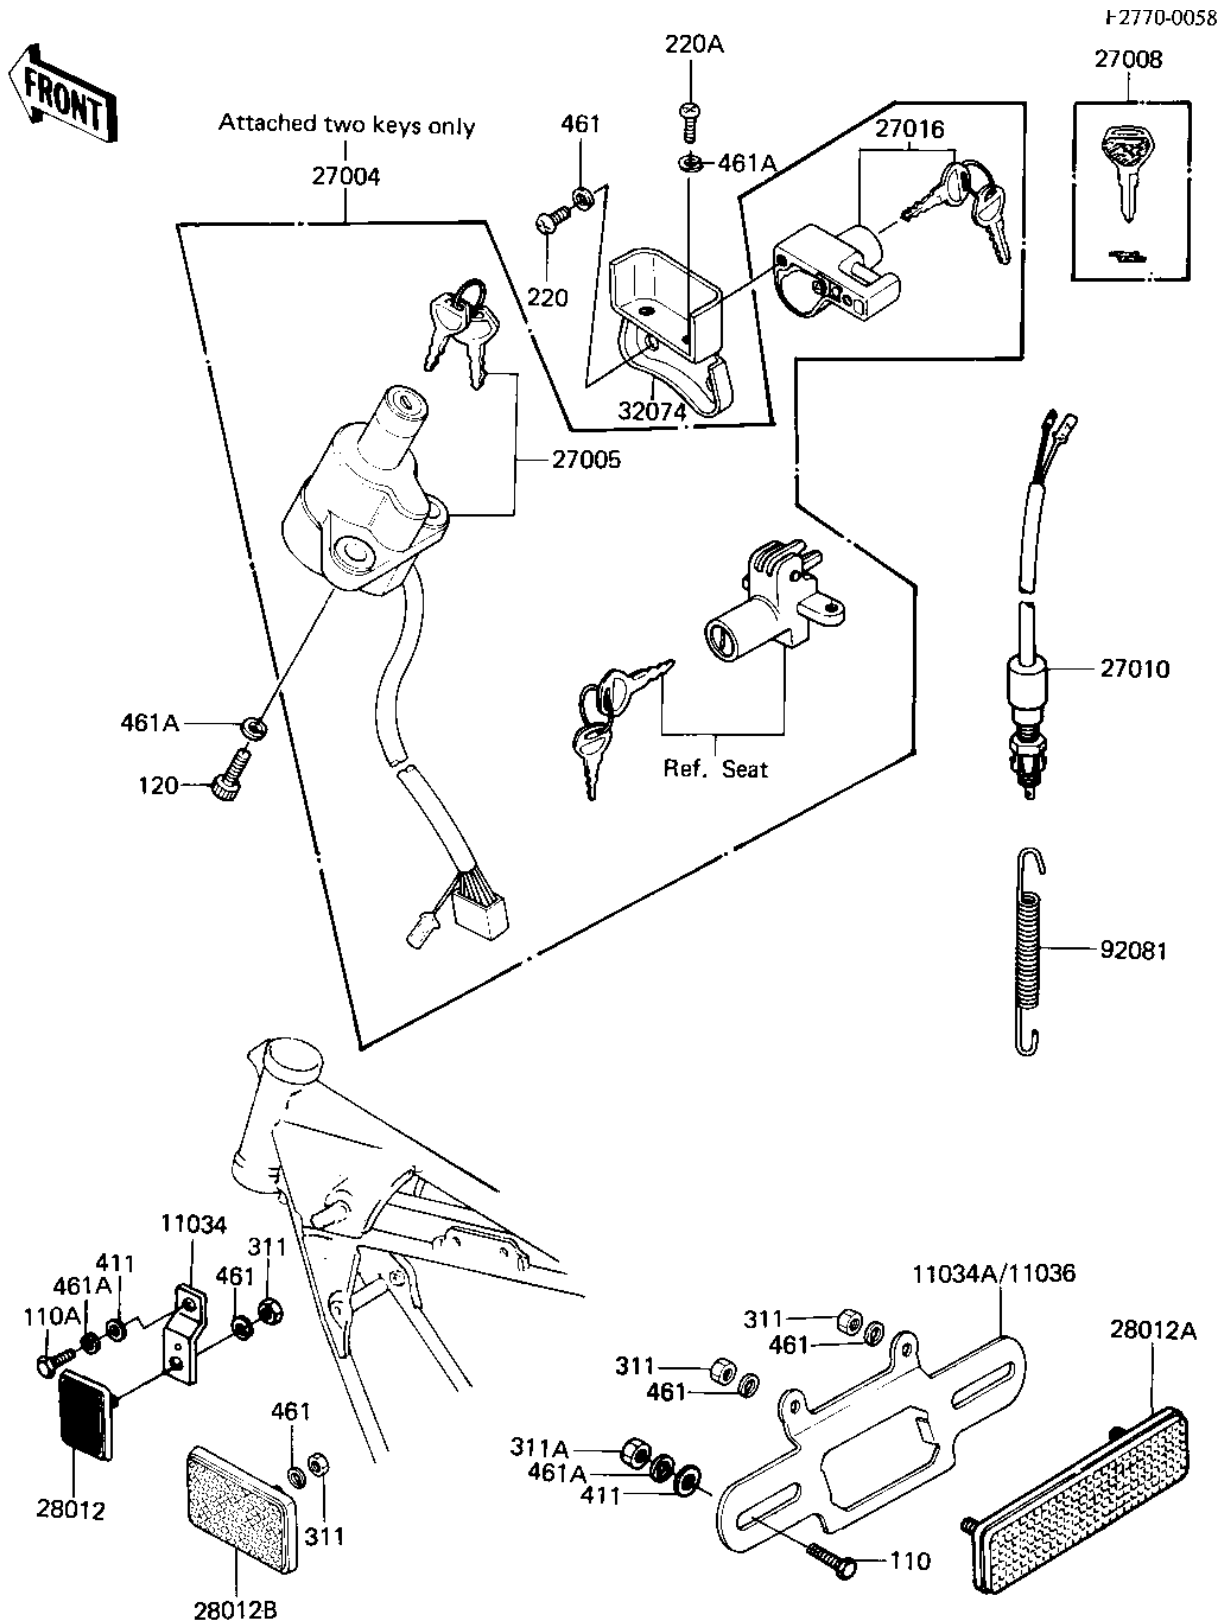

1981 CSR

PARTS DIAGRAM

IGNITION SWITCH/LOCKS/REFLECTORS

1981 CSR

PARTS LIST

IGNITION SWITCH/LOCKS/REFLECTORS

Kawasaki

Let the Good Times Roll®

ITEM NAME

PART NUMBER

QUANTITY
