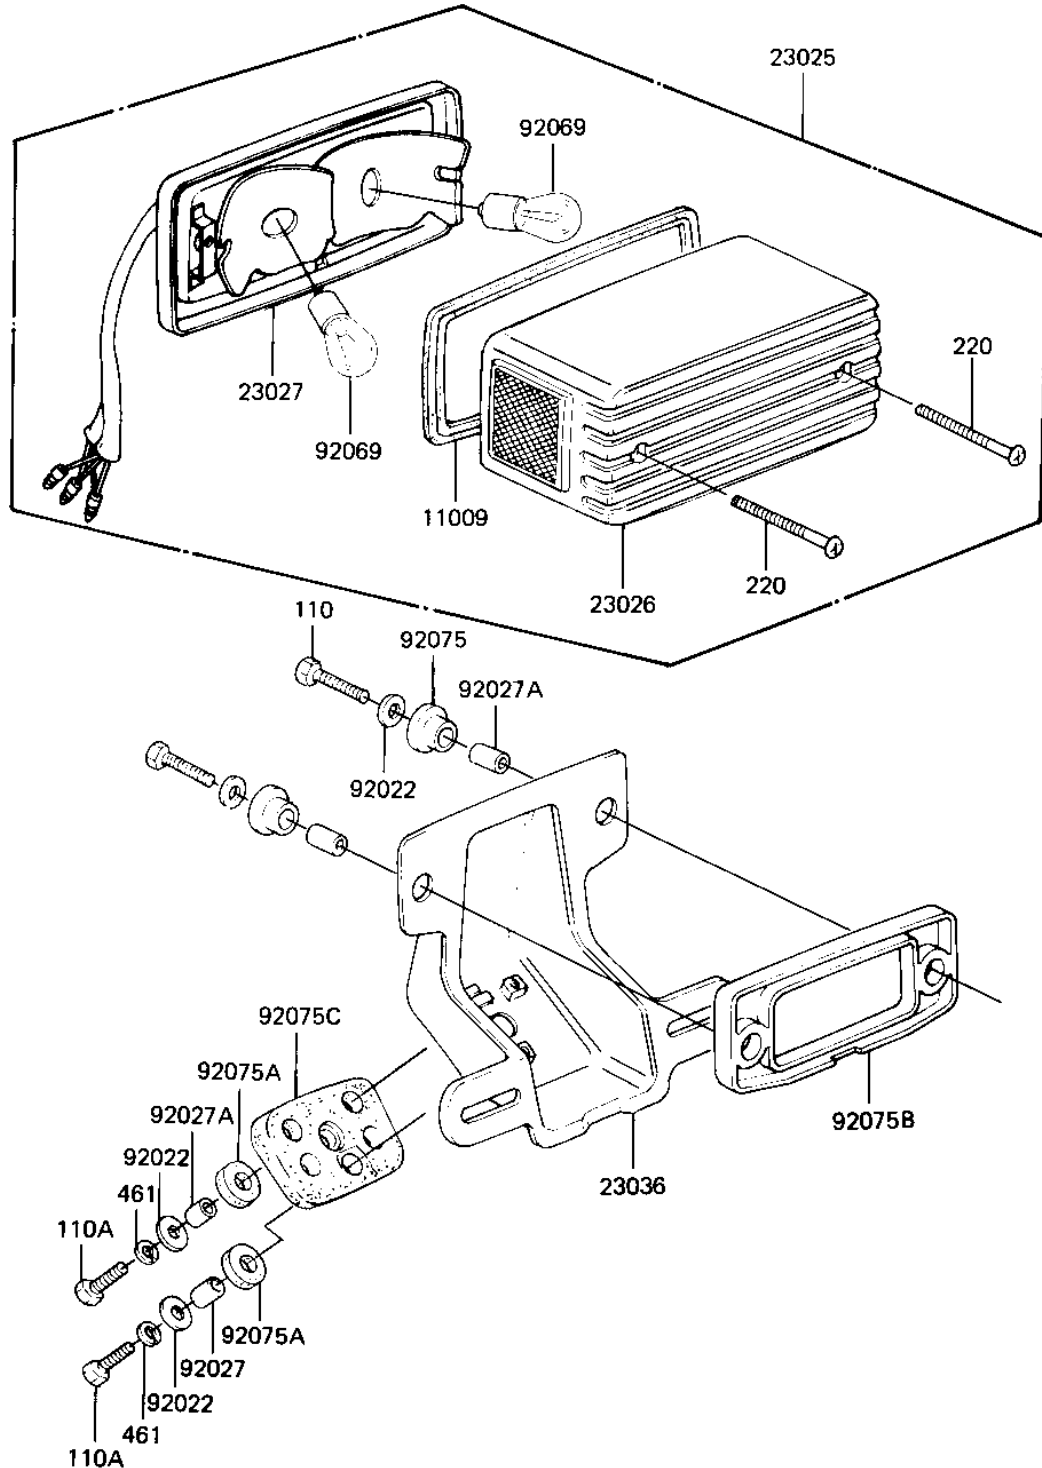

1982 CSR

PARTS DIAGRAM

TAILLIGHT (F/NO. 500001 -)

F2720-0057

1982 CSR

PARTS LIST

TAILLIGHT (F/NO. 500001 -)

ITEM NAME	PART NUMBER	QUANTITY
GASKET, TAIL LAMP (Ref # 11009)	11009-1221	1
LAMP TAIL "220-40896" (Ref # 23025)	23025-1037	1
LENS, TAIL LAMP (Ref # 23026)	23026-1024	1
BODY-COMP TAIL LAMP (Ref # 23027)	23027-1024	1
BRACKET-TAIL LAMP (Ref # 23036)	23036-1033	1
WASHER 6.5X20X1.6T (Ref # 92022)	92022-125	5
COLLAR 6.8X10X14.5 (Ref # 92027)	92027-156	1
COLLAR (Ref # 92027A)	92027-169	4
BULB, 12V 32/3CP (Ref # 92069)	92069-059	2
DAMPER RUBBER (Ref # 92075)	92075-1092	2
DAMPER RUBBER, RR FEND (Ref # 92075A)	92075-121	3
DAMPER (Ref # 92075B)	92075-1282	1
DAMPER (Ref # 92075C)	92075-1283	1
BOLT 6X22 (Ref # 110)	112B0622	2
BOLT-UPSET (Ref # 110A)	112G0625	3
SCREW-PAN-CROS (Ref # 220)	220B0465	2
WASHER SPRING 6MM (Ref # 461)	461F0600	3