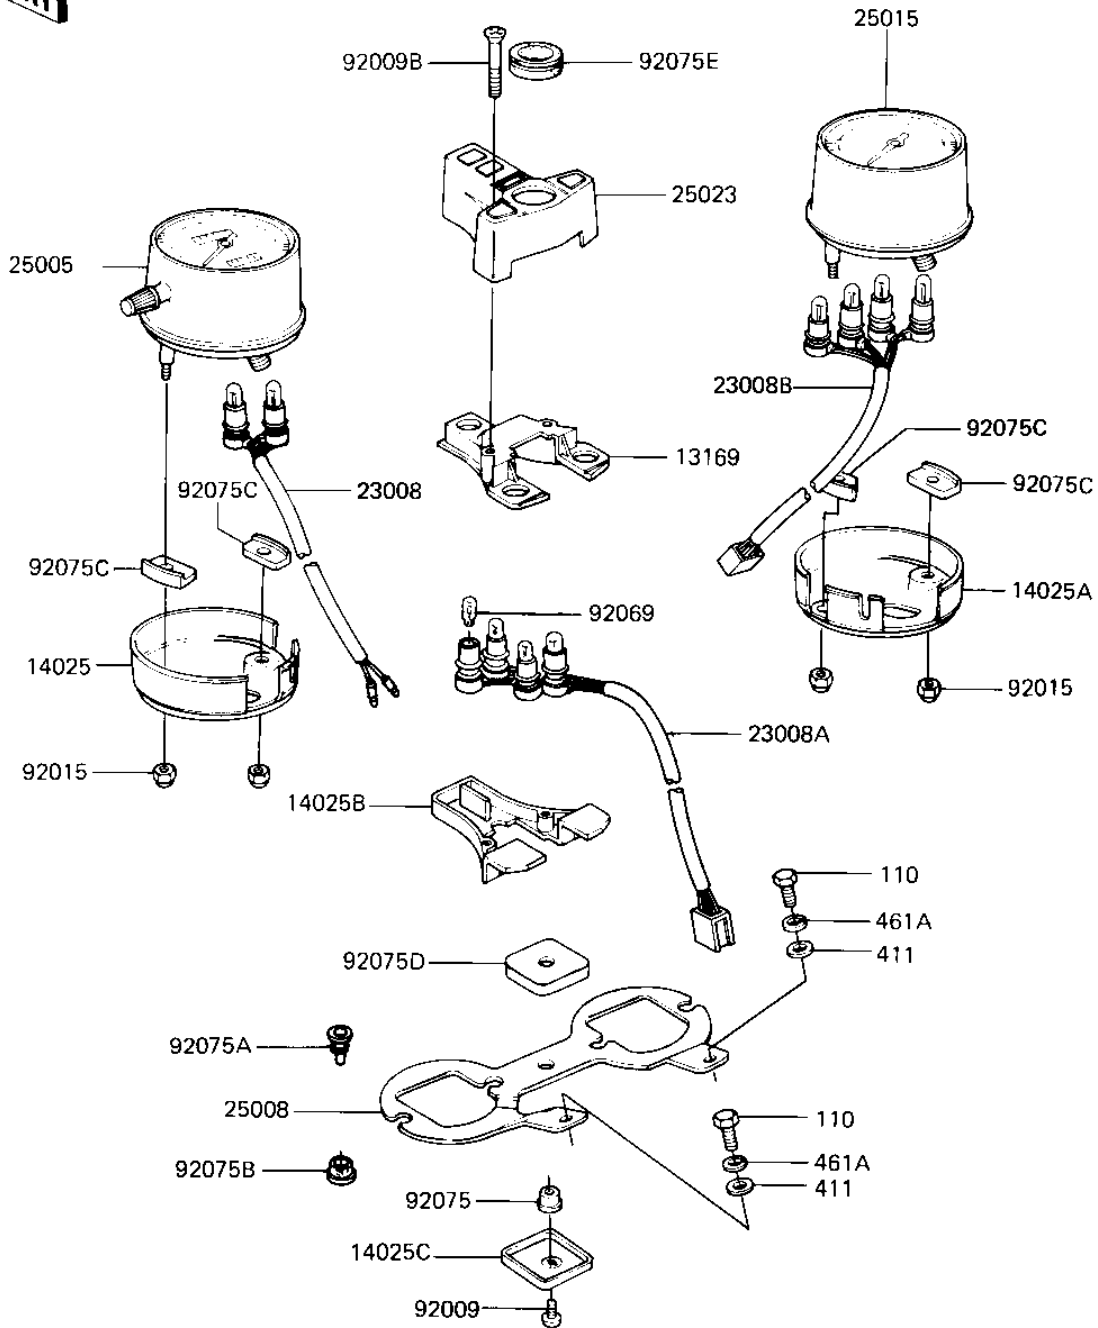

1982 CSR

PARTS DIAGRAM

METERS (KZ1000-M2)

F2530-0065

1982 CSR

PARTS LIST

METERS (KZ1000-M2)

Kawasaki

Let the Good Times Roll®

ITEM NAME	PART NUMBER	QUANTITY
PLATE,SOCKET (Ref # 13169)	13169-1268	1
COVER,SPEEDOMETER (Ref # 14025)	14025-1224	1
COVER,TACHOMETER (Ref # 14025A)	14025-1225	1
COVER,PILOT BOX LOWER (Ref # 14025B)	14025-1226	1
COVER,METER BRACKET (Ref # 14025C)	14025-1227	1
SOCKET-ASSY,SPEEDOMET (Ref # 23008)	23008-1105	1
SOCKET-ASSY,PILOT BOX (Ref # 23008A)	23008-1107	1
SOCKET-ASSY,TACHOMETE (Ref # 23008B)	23008-1117	1
SPEEDOMETER,MPH (Ref # 25005)	25005-1132	1
BRACKET,METER (Ref # 25008)	25008-1030	1
TACHOMETER,X1000RPM (Ref # 25015)	25015-1101	1
COVER,PILOT BOX UPPER (Ref # 25023)	25023-1021	1
SCREW,TAPPING,4X10 (Ref # 92009)	92009-1040	1
SCREW,CUNTERS NK,4X35 (Ref # 92009A)	92009-1093	2
NUT-CAP,5MM (Ref # 92015)	322N0500	4
BULB,12V3.4W (Ref # 92069)	92069-1007	10
DAMPER RUBBER,MET FIT (Ref # 92075)	25019-023	1
DAMPER,METER (Ref # 92075A)	92075-1149	2
DAMPER,METER FITTING (Ref # 92075B)	92075-1150	4
DAMPER,METER (Ref # 92075C)	92075-1192	4
DAMPER RUBBER (Ref # 92075D)	92075-1255	1
DAMPER RUBBER (Ref # 92075E)	92075-1256	1
BOLT-UPSET 6X14 (Ref # 110)	112B0614	2
WASHER PLAIN 6MM (Ref # 411)	411B0600	2
WASHER SPRING 6MM (Ref # 461)	461F0600	2