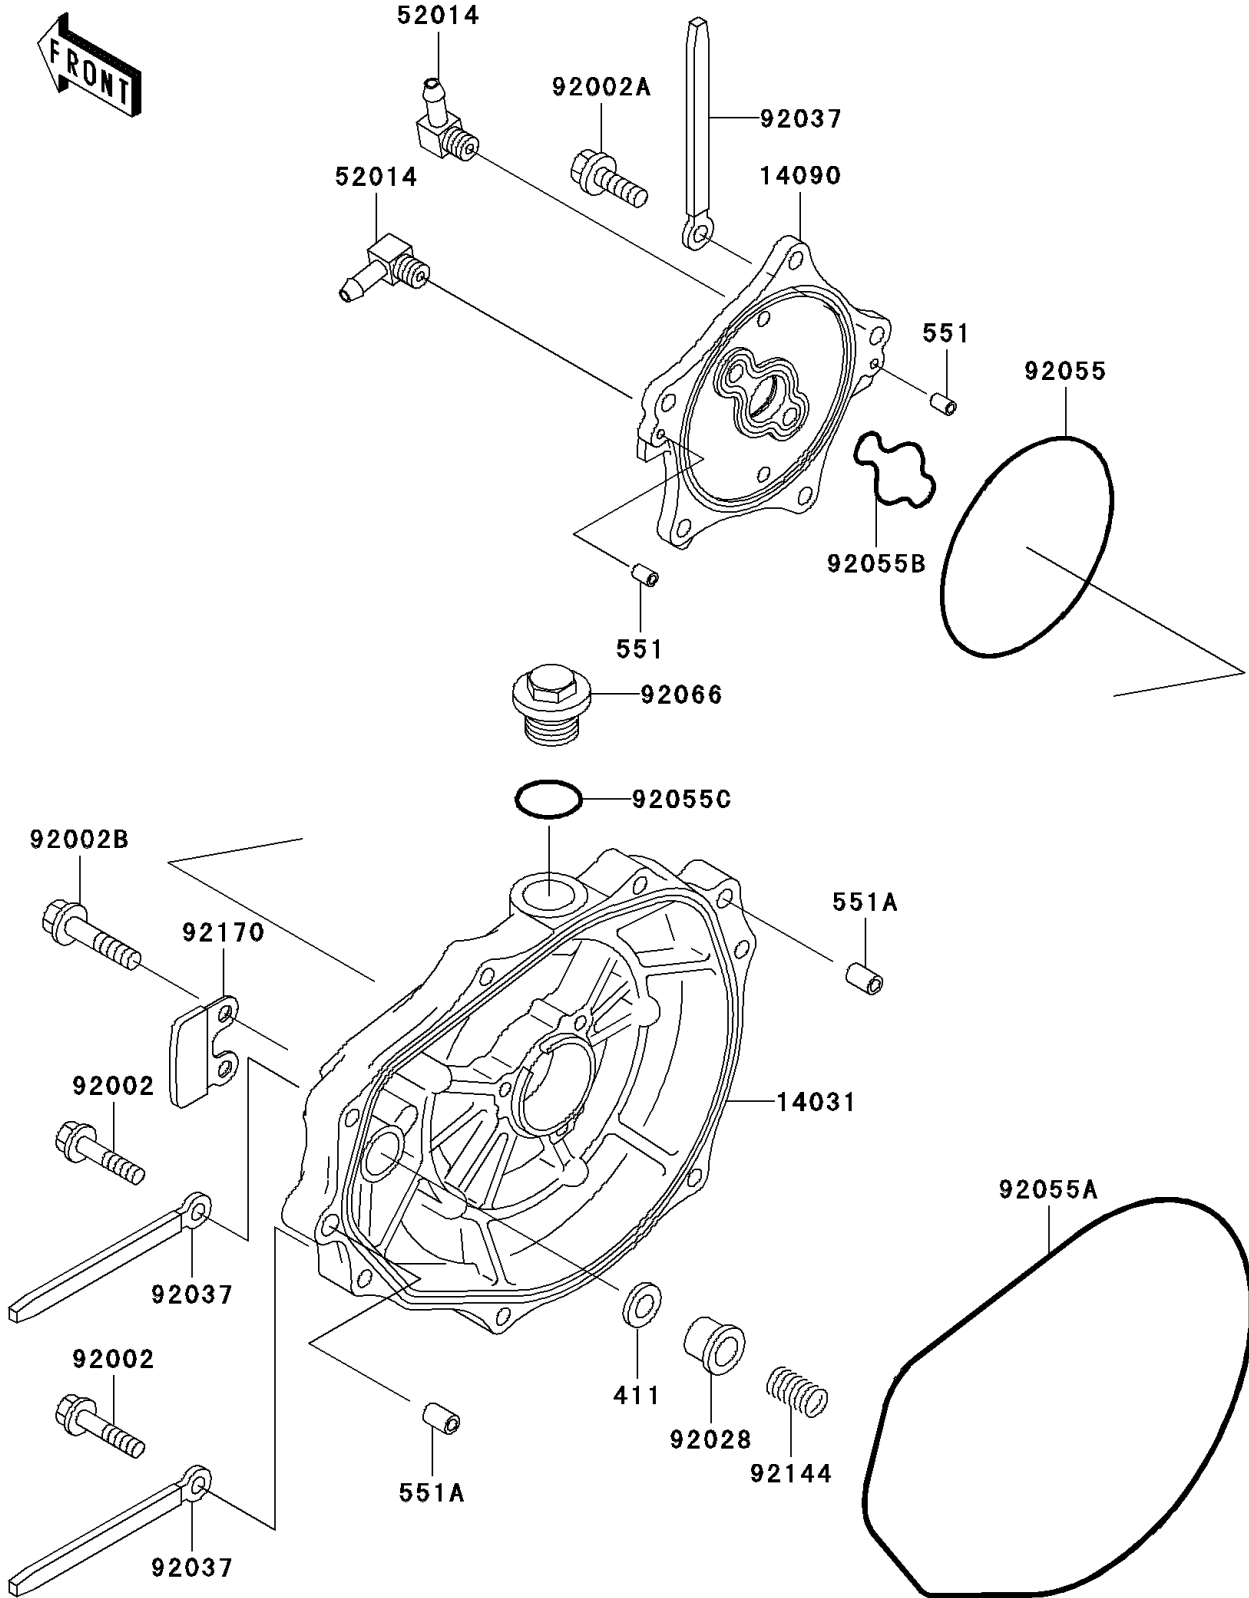

1999 1100 STX

PARTS DIAGRAM

Engine Cover(s)

E1431

1999 1100 STX

PARTS LIST

Engine Cover(s)

ITEM NAME

PART NUMBER

QUANTITY
