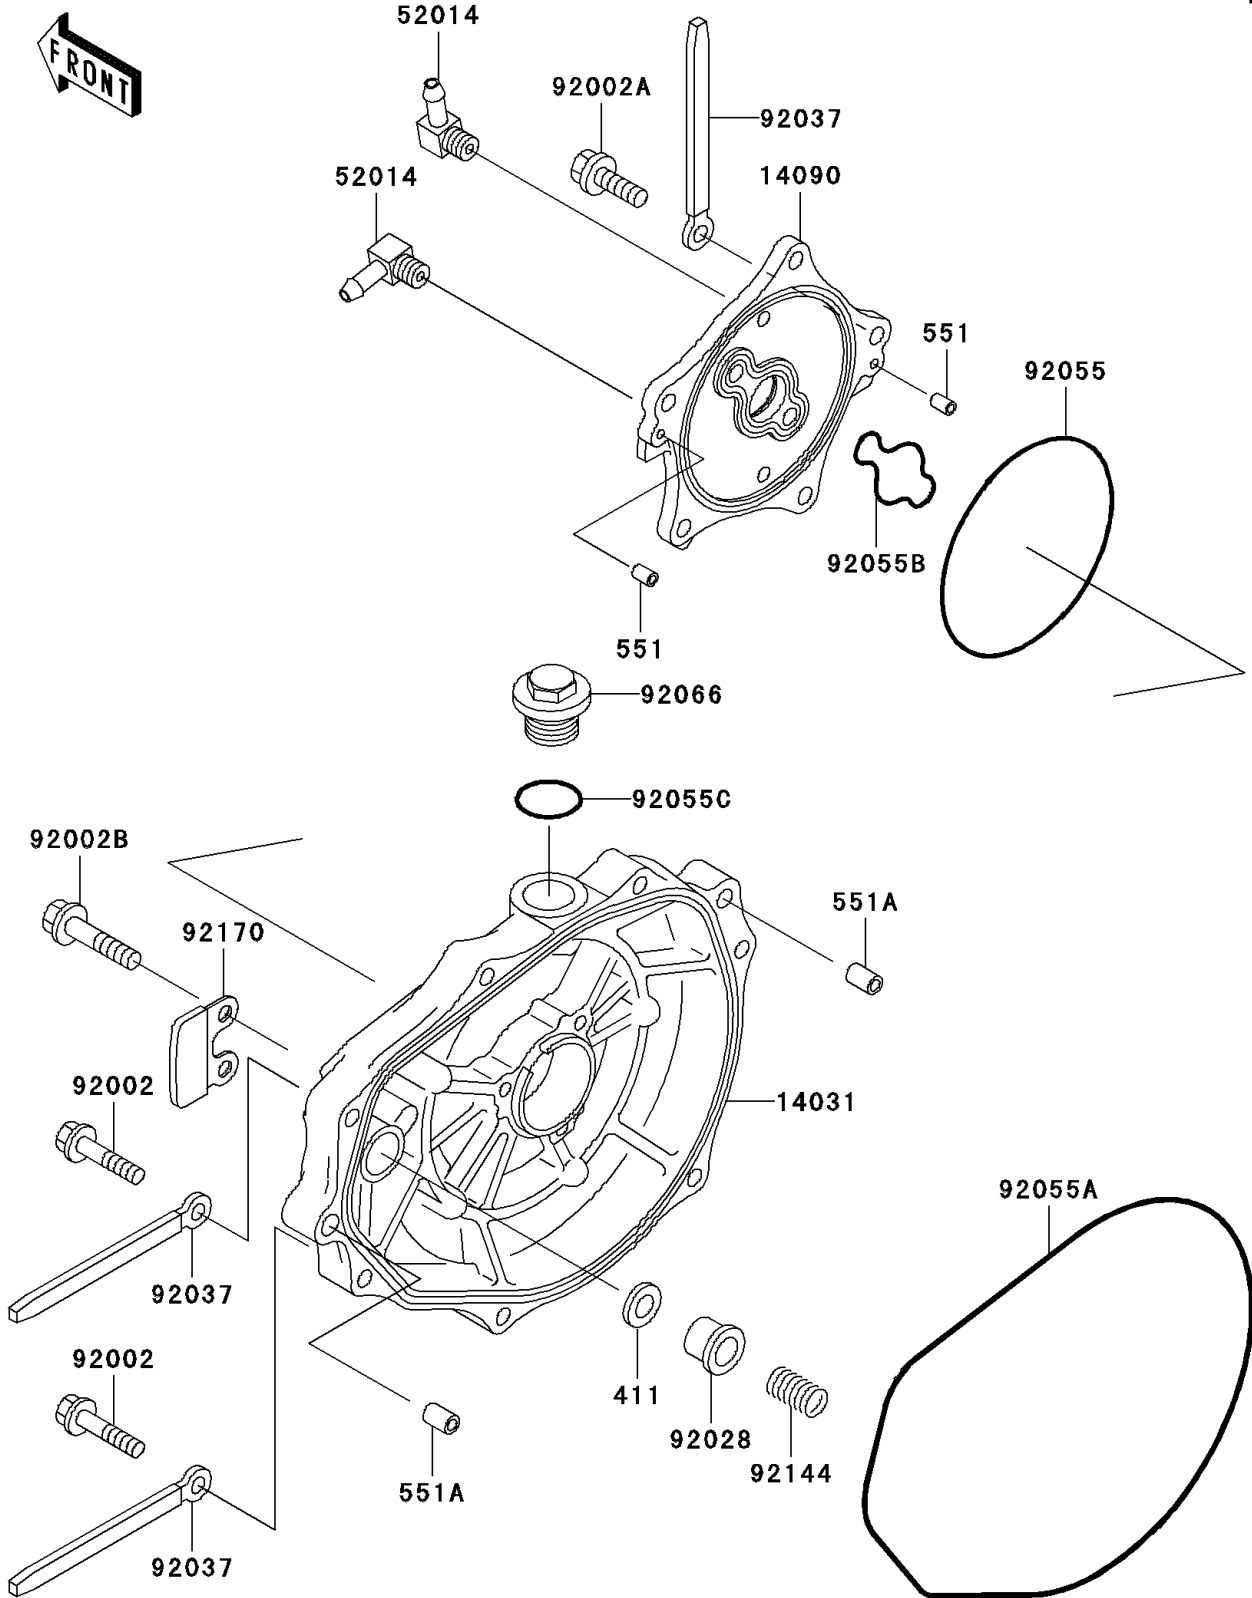

1998 1100 STX

PARTS DIAGRAM

Engine Cover(s)

E1431

1998 1100 STX

PARTS LIST

Engine Cover(s)

Kawasaki

Let the Good Times Roll®

ITEM NAME

PART NUMBER

QUANTITY
