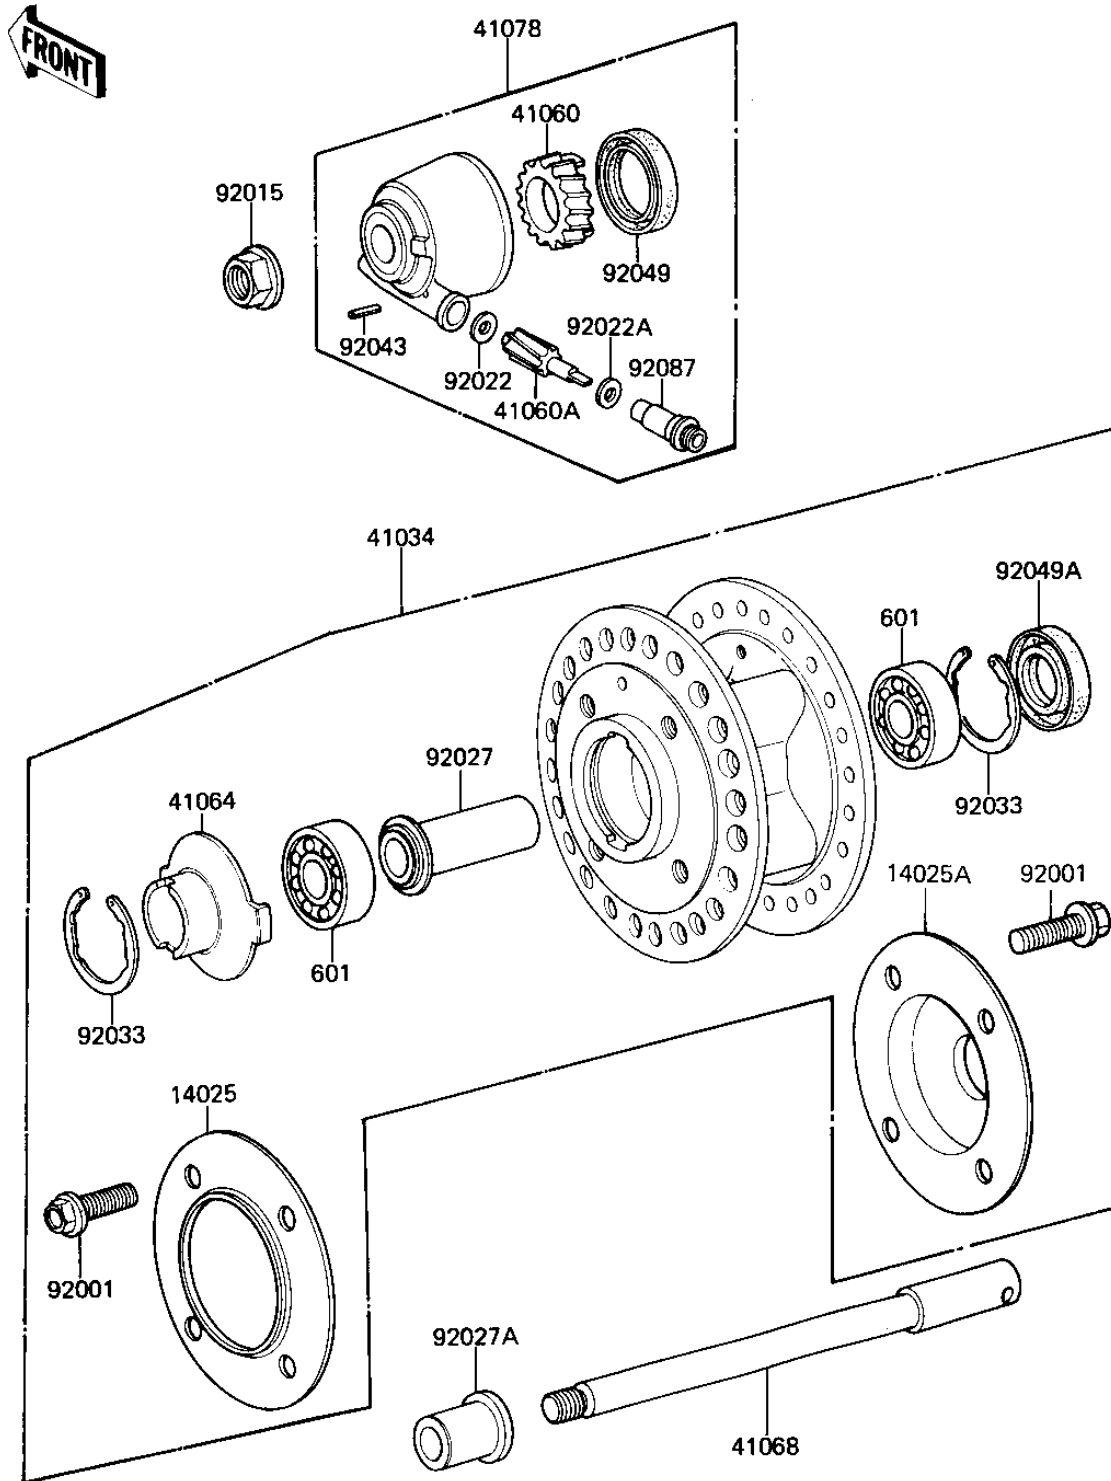

1982 CSR

PARTS DIAGRAM

FRONT HUB

1982 CSR

PARTS LIST

FRONT HUB

Kawasaki

Let the Good Times Roll®

ITEM NAME

PART NUMBER

QUANTITY
