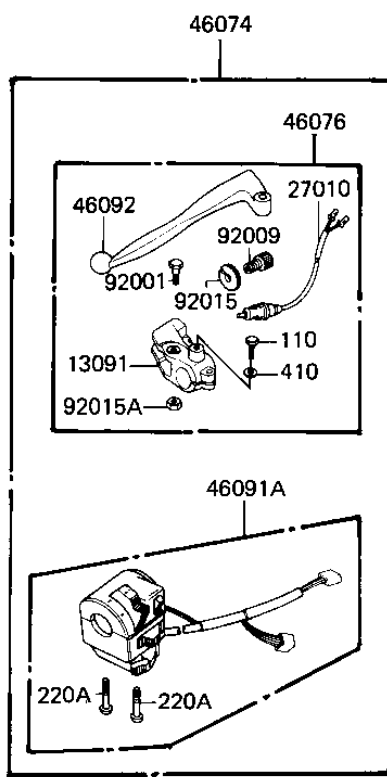

1982 CSR

PARTS DIAGRAM

HANDLEBAR

F2310-0081

1982 CSR

PARTS LIST

HANDLEBAR

Kawasaki

Let the Good Times Roll®

ITEM NAME

PART NUMBER

QUANTITY
