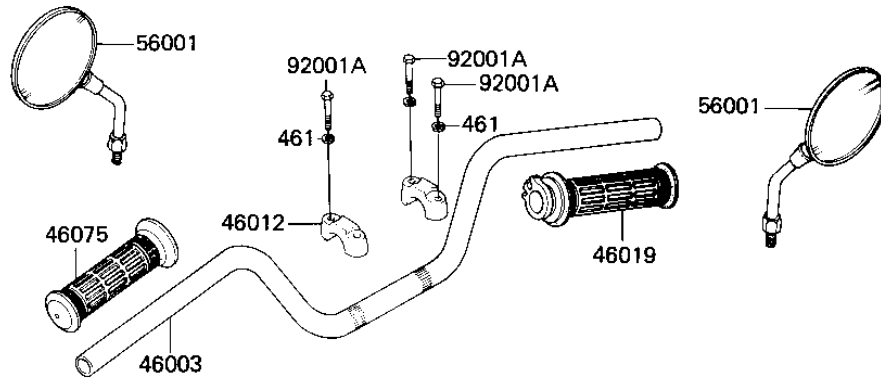

1982 CSR

PARTS DIAGRAM

HANDLEBAR

F2310-0081

1982 CSR

PARTS LIST

HANDLEBAR

Kawasaki

Let the Good Times Roll®

ITEM NAME

PART NUMBER

QUANTITY
