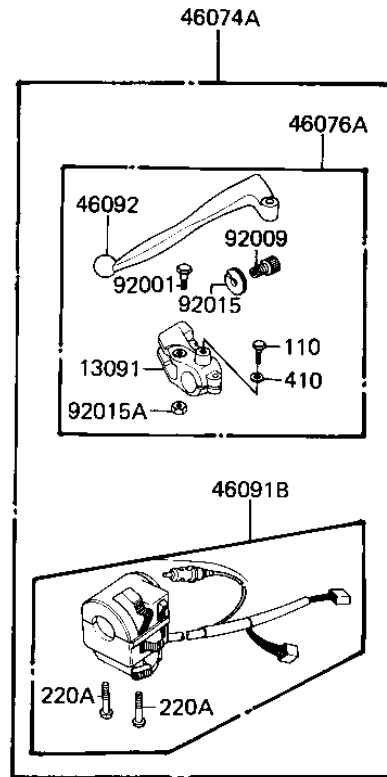

1982 CSR

PARTS DIAGRAM

HANDLEBAR

F2310-0081

1982 CSR

PARTS LIST

HANDLEBAR

Kawasaki

Let the Good Times Roll®

ITEM NAME

PART NUMBER

QUANTITY
