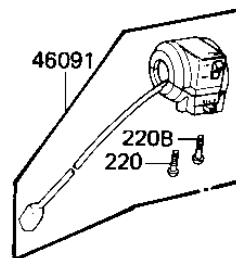

1982 CSR

PARTS DIAGRAM

HANDLEBAR

F2310-0081

1982 CSR

PARTS LIST

HANDLEBAR

Kawasaki