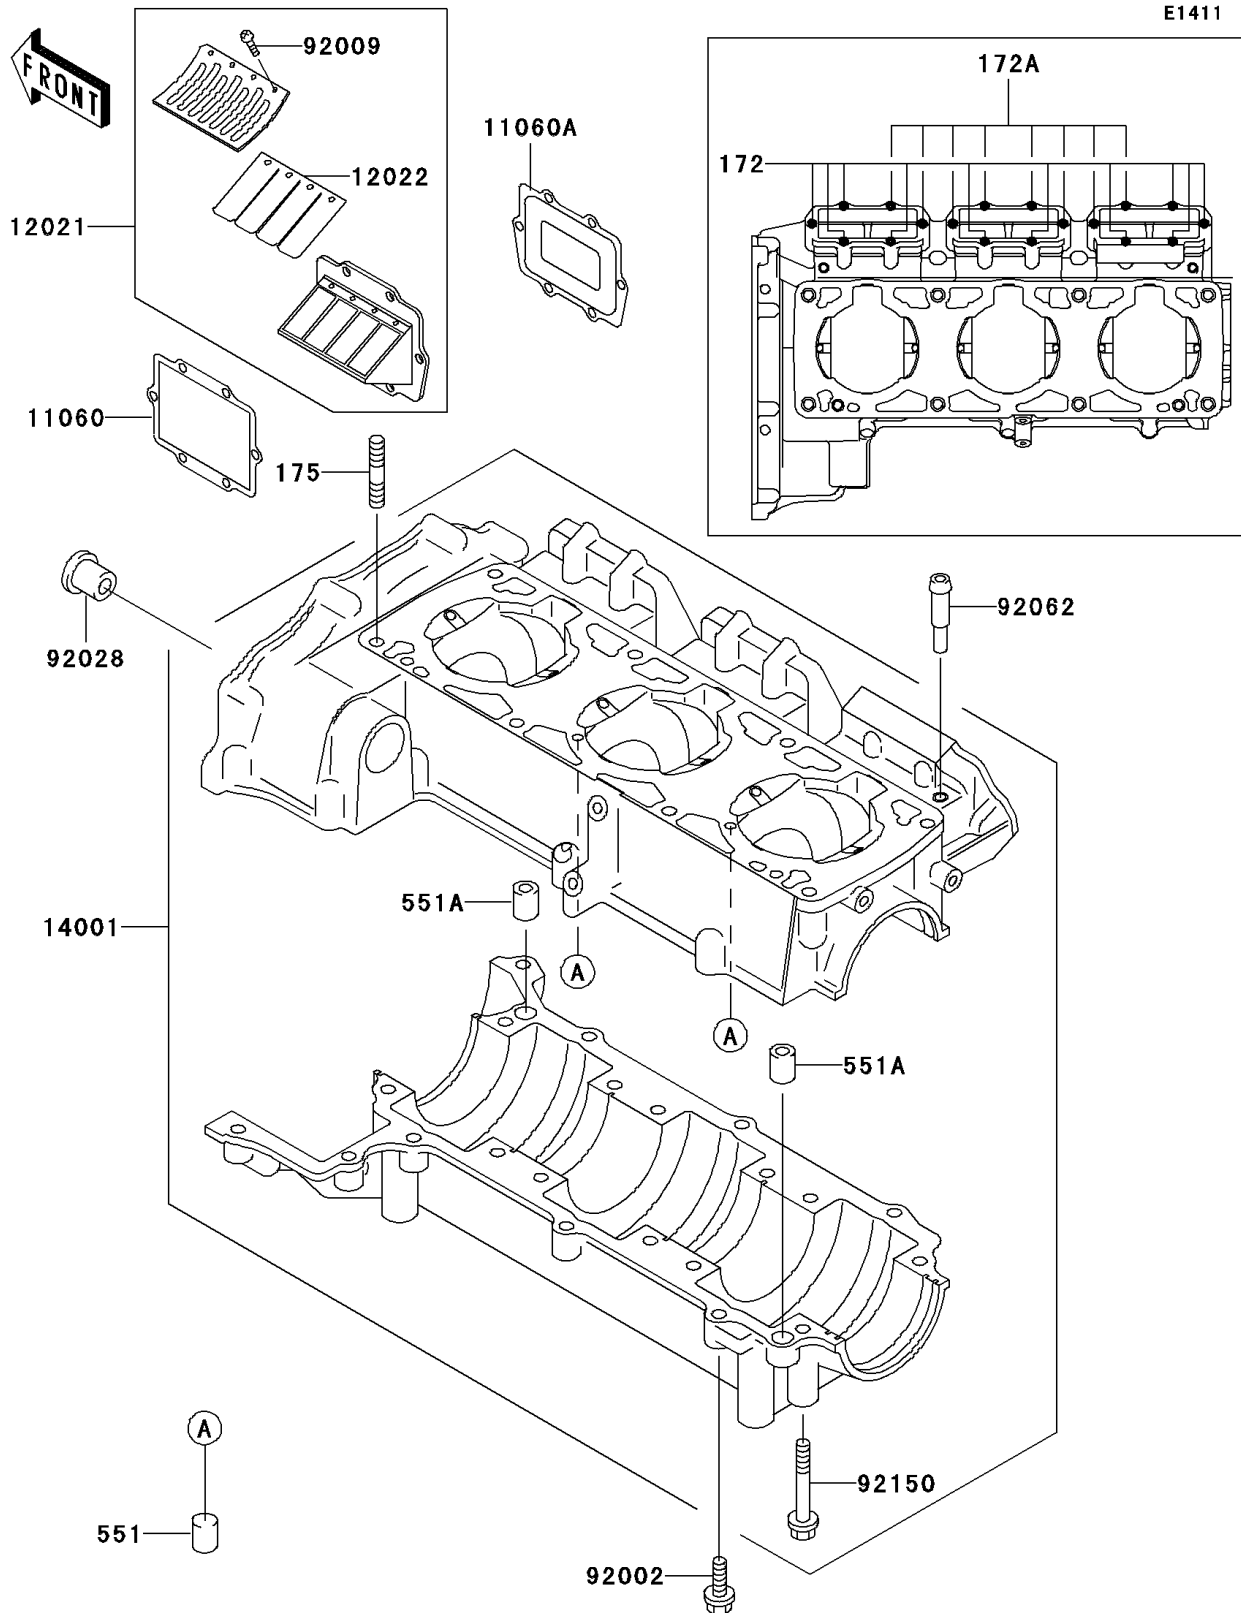

1999 1100 STX

PARTS DIAGRAM

Crankcase

1999 1100 STX

PARTS LIST

Crankcase

Kawasaki

Let the Good Times Roll®

ITEM NAME

PART NUMBER

QUANTITY
