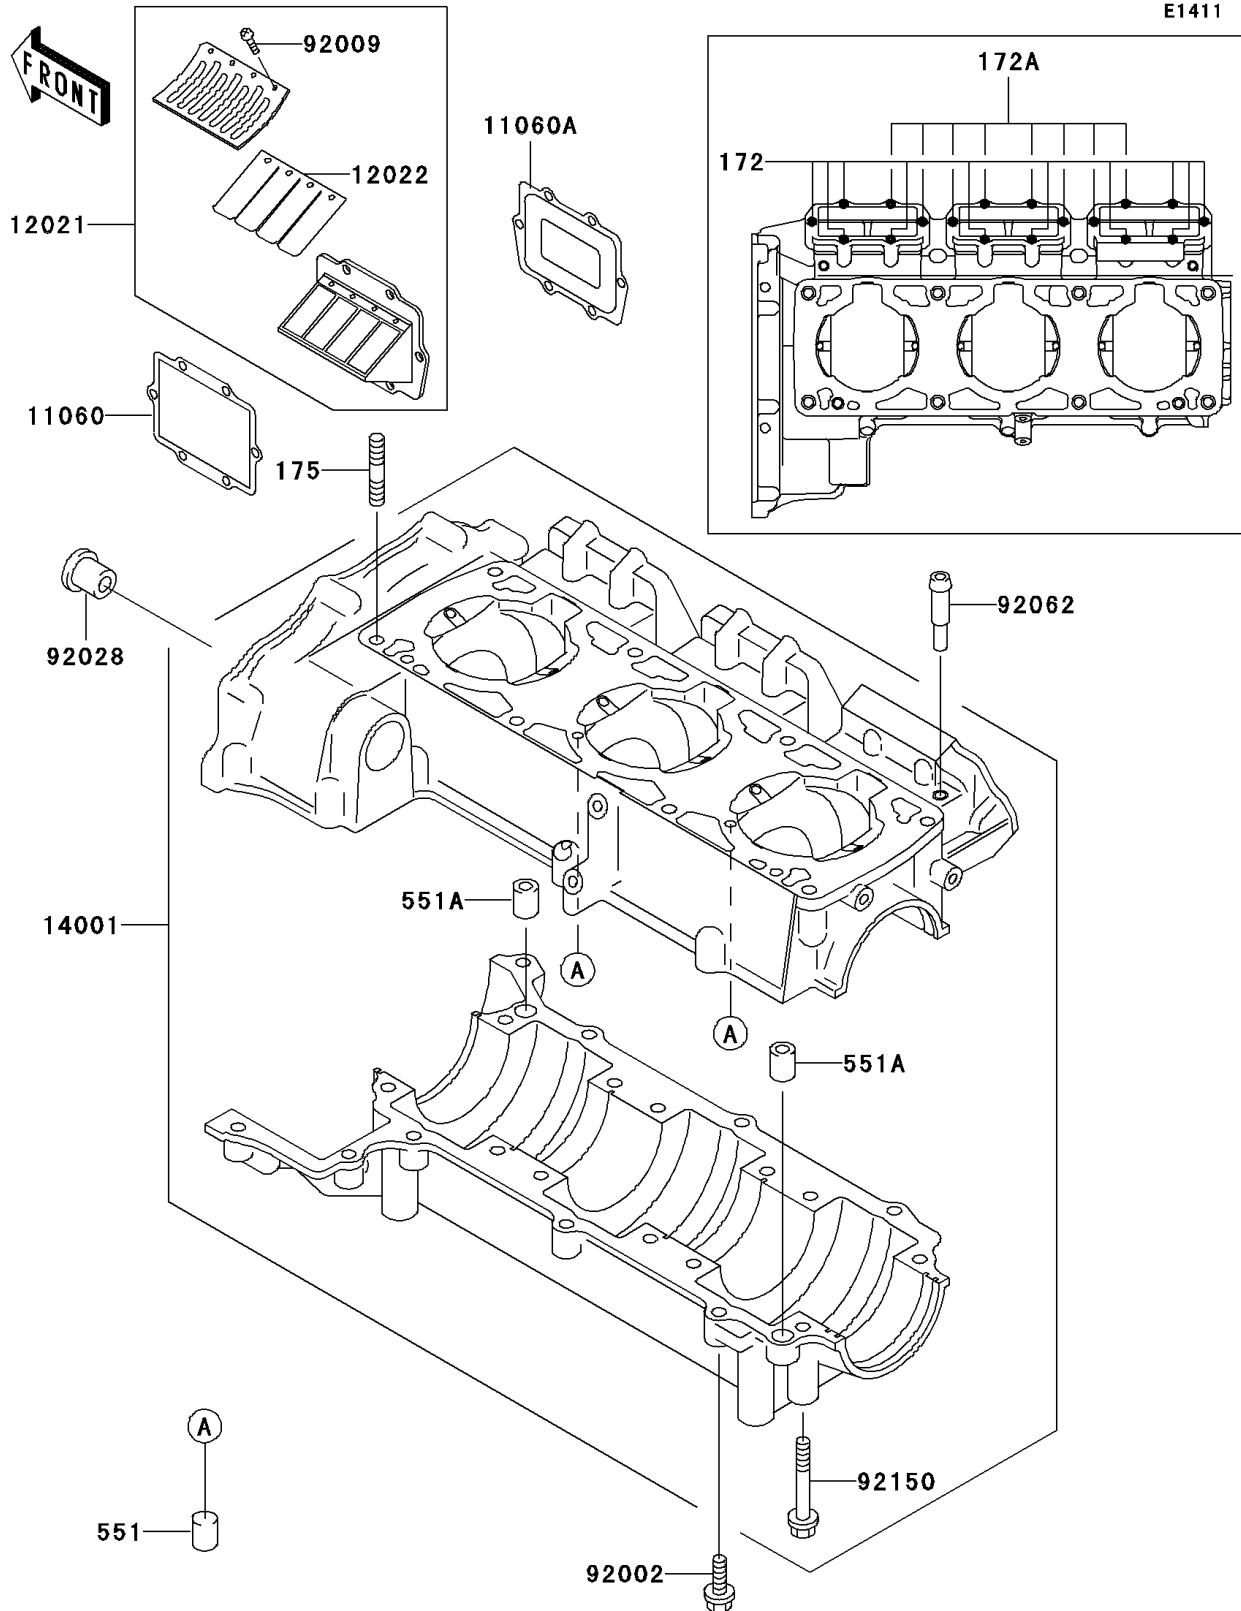

1998 1100 STX

PARTS DIAGRAM

Crankcase

1998 1100 STX

PARTS LIST

Crankcase

ITEM NAME

PART NUMBER

QUANTITY
