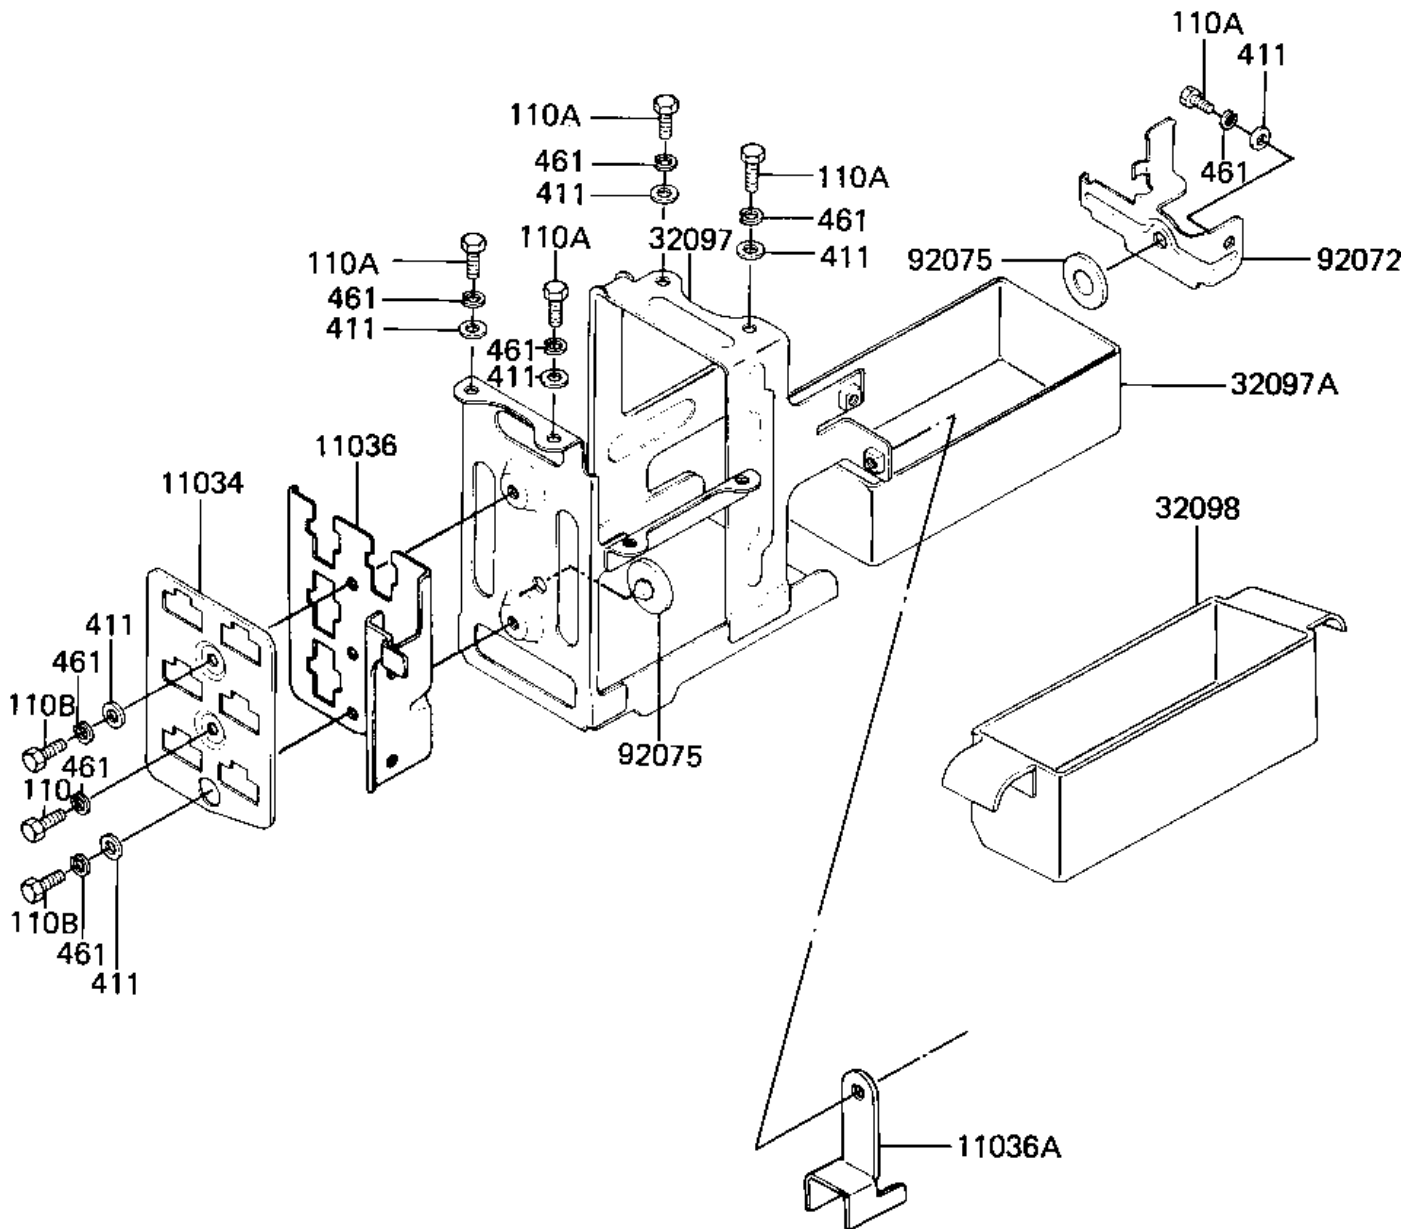

1982 CSR

PARTS DIAGRAM

BATTERY CASE/TOOL CASE

F2132-0039

1982 CSR

PARTS LIST

BATTERY CASE/TOOL CASE

Kawasaki

Let the Good Times Roll®

ITEM NAME

PART NUMBER

QUANTITY
