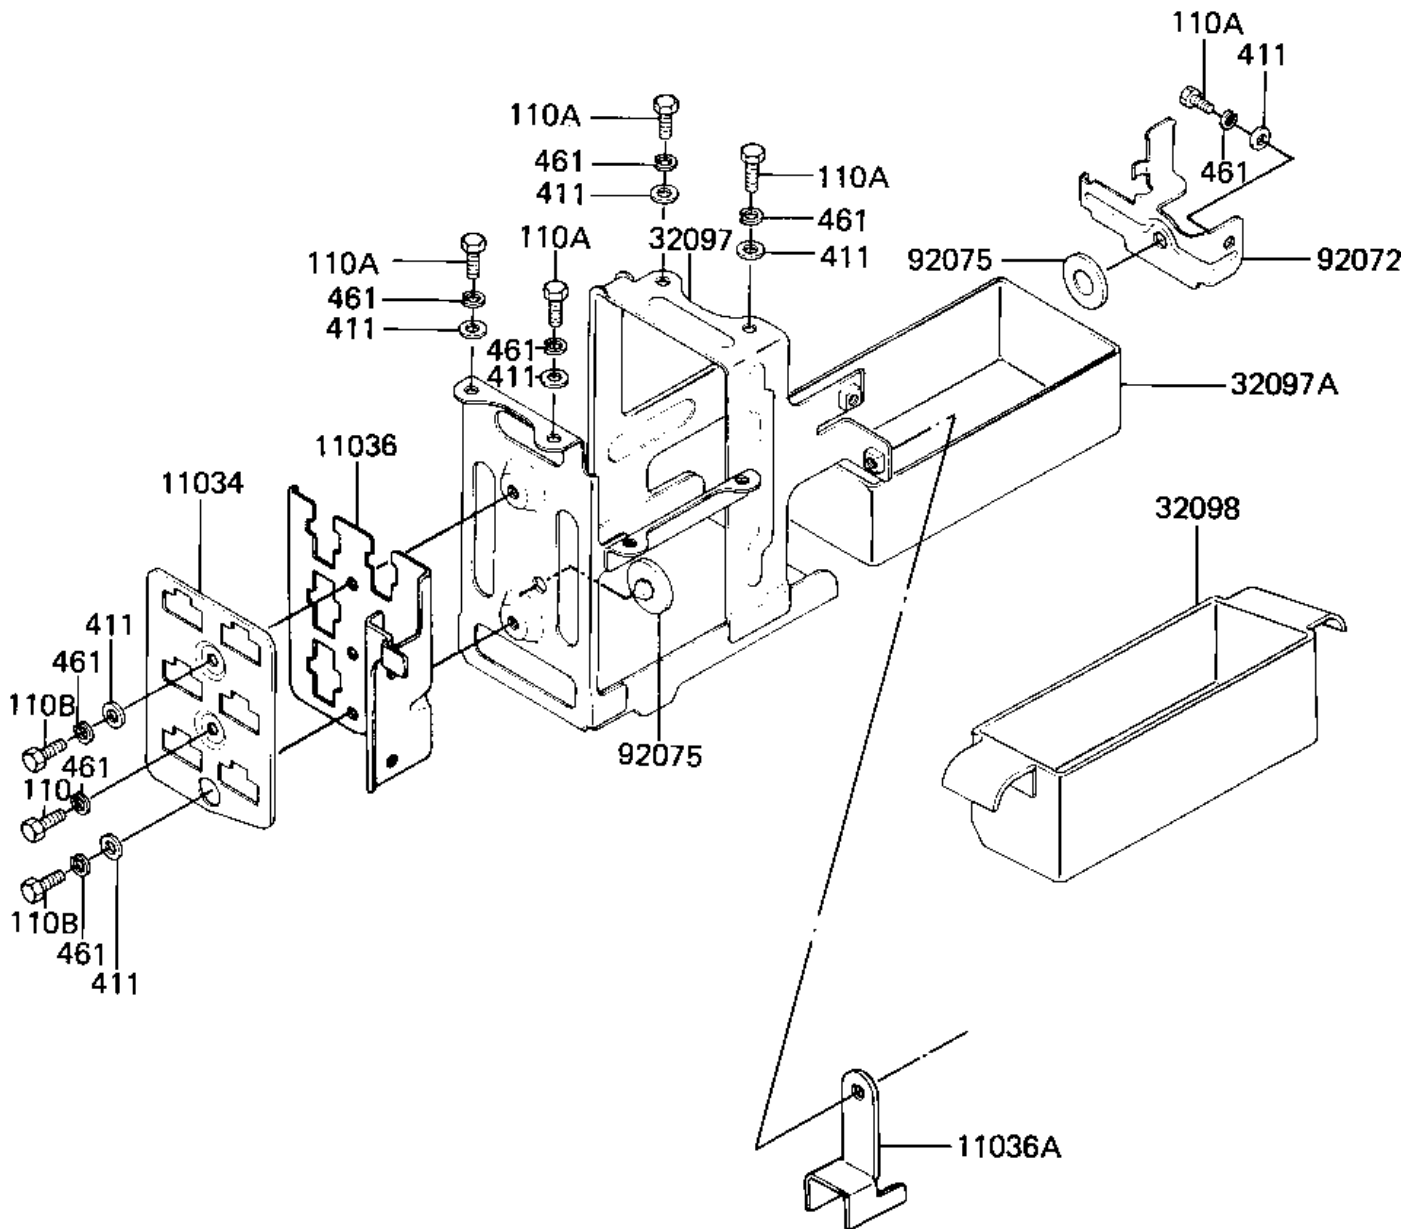

1981 CSR

PARTS DIAGRAM

BATTERY CASE/TOOL CASE

F2132-0039

1981 CSR

PARTS LIST

BATTERY CASE/TOOL CASE

Kawasaki

Let the Good Times Roll®

ITEM NAME

PART NUMBER

QUANTITY
