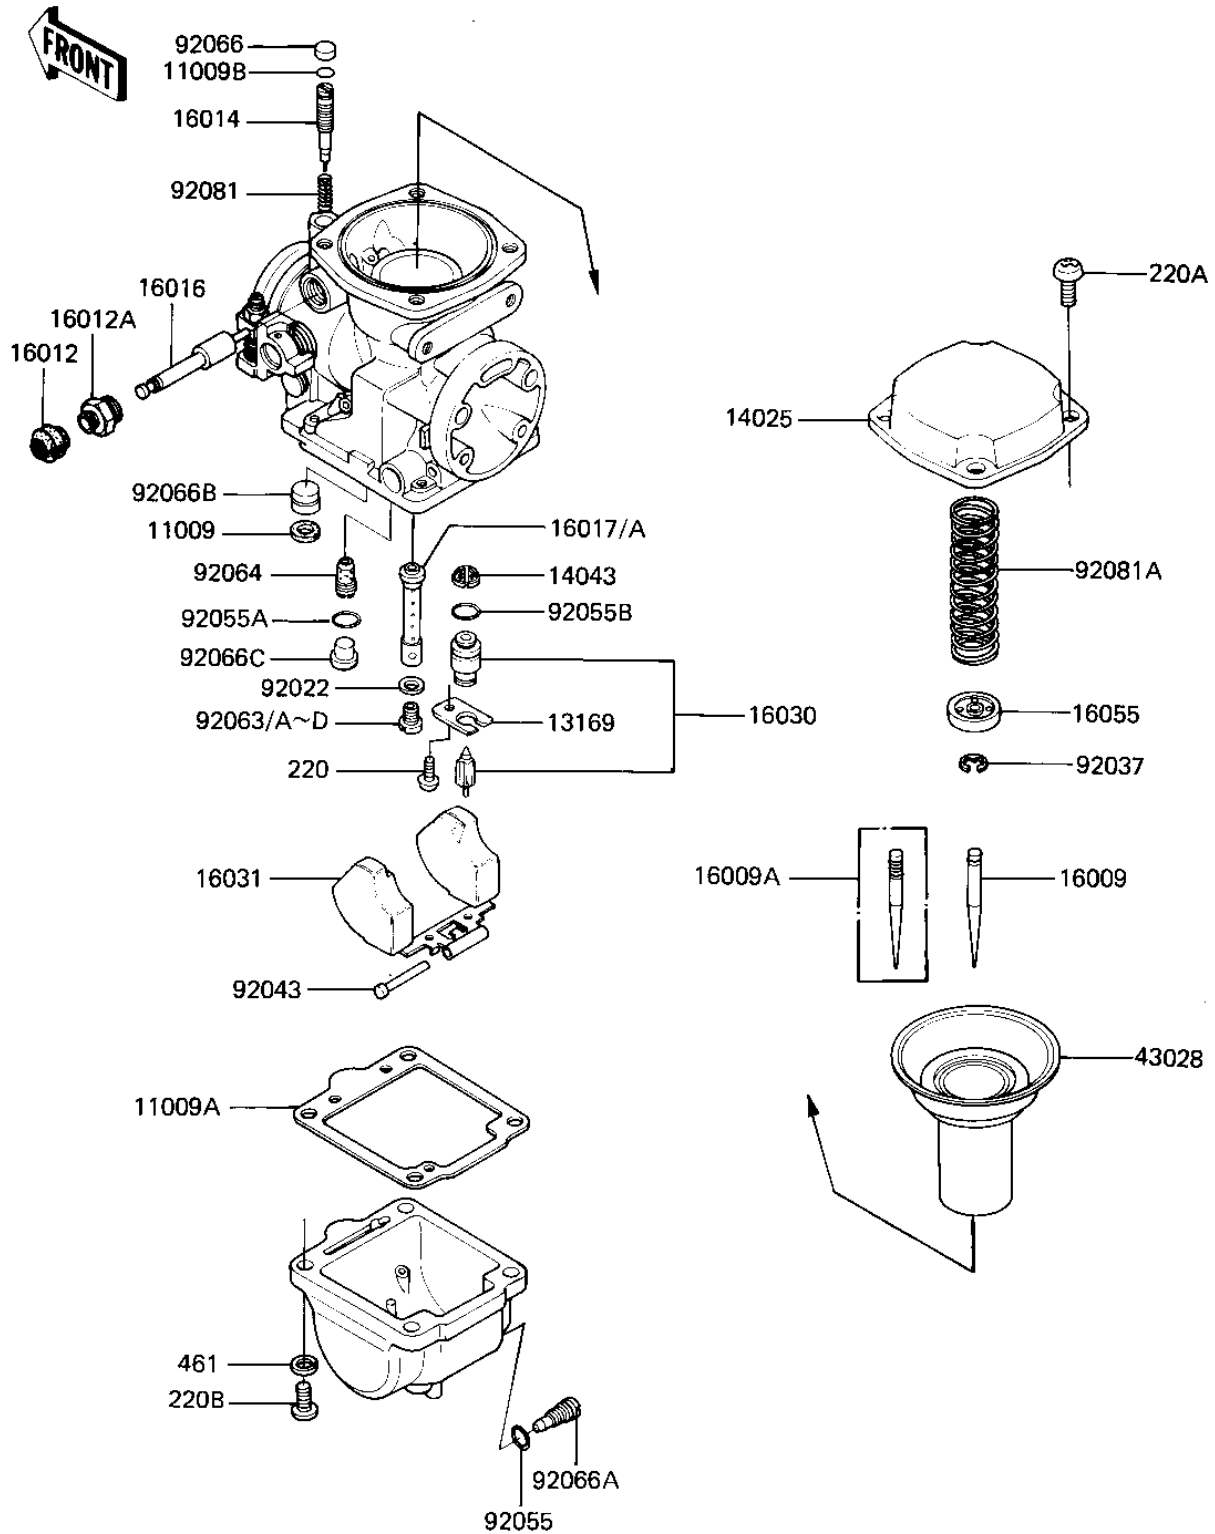

1982 CSR

PARTS DIAGRAM

CARBURETOR PARTS

1982 CSR

PARTS LIST

CARBURETOR PARTS

ITEM NAME	PART NUMBER	QUANTITY
GASKET,CARB. PLUG (Ref # 11009)	11009-1240	4
GASKET,FLOAT CHAMBER (Ref # 11009A)	11009-1241	4
"O" RING (Ref # 11009B)	16038-022	4
PLATE, LOCK (Ref # 13169)	13169-1190	4
TOP-CHAMBER,MIXING (Ref # 14025)	14025-1359	4
FILTER,FLOAT VALVE (Ref # 14043)	14043-1010	4
NEEDLE-JET (Ref # 16009)	16009-1085	4
CAP-STARTER PLUNGER (Ref # 16012)	16012-1010	4
CAP-STARTER PLUNGER (Ref # 16012A)	16012-1011	4
SCREW-PILOT AIR (Ref # 16014)	16014-1014	4
PLUNGER (Ref # 16016)	16016-1019	4
JET-NEEDLE (Ref # 16017)	16017-1086	4
VALVE-FLOAT (Ref # 16030)	16030-1016	4
FLOAT (Ref # 16031)	16031-1013	4
PLATE,NEEDLE (Ref # 16055)	16055-010	4
4DIAPHRAGM,VALVE (Ref # 43028)	43028-1025	4
WASHER MAIN JET (Ref # 92022)	16034-001	4
CIRCLIP (Ref # 92037)	16008-014	4
PIN,FLOAT (Ref # 92043)	16032-008	4
"O" RING (Ref # 92055)	92055-044	4
"O" RING,CHECK VALVE (Ref # 92055A)	92055-1059	4
"O" RING (Ref # 92055B)	92055-1105	4
JET-MAIN,#A127.5 (Ref # 92063)	92063-1100	4
JET-MAIN,#A122.5 (Ref # 92063A)	92063-1101	4
JET-MAIN,#A125 (Ref # 92063B)	92063-1102	4
JET-MAIN,#A120 (Ref # 92063C)	92063-1106	4
JET-MAIN,#117.5 (Ref # 92063D)	92063-1107	4
JET-PILOT,#A37.5 (Ref # 92064)	92064-1036	4
PLUG,PILOT SCREW (Ref # 92066)	92066-1051	4

1982 CSR

PARTS LIST

CARBURETOR PARTS

ITEM NAME	PART NUMBER	QUANTITY
SCREW,DRAIN (Ref # 92066A)	92066-1064	4
PLUG,CARBURETOR (Ref # 92066B)	92066-1086	4
PLUG,PILOT JET (Ref # 92066C)	92066-1087	4
SPRING,PILOT SCREW (Ref # 92081)	16022-016	4
SPRING,DPHRGM VALVE (Ref # 92081A)	92081-1363	4
SCREW PAN HEAD 4X6 (Ref # 220)	220B0406	4
SCREW PAN HEAD 5X10 (Ref # 220A)	220B0510	14
SCREW-PAN-CROS (Ref # 220B)	220B0514	16
WASHER SPRING 5MM (Ref # 461)	461F0500	16