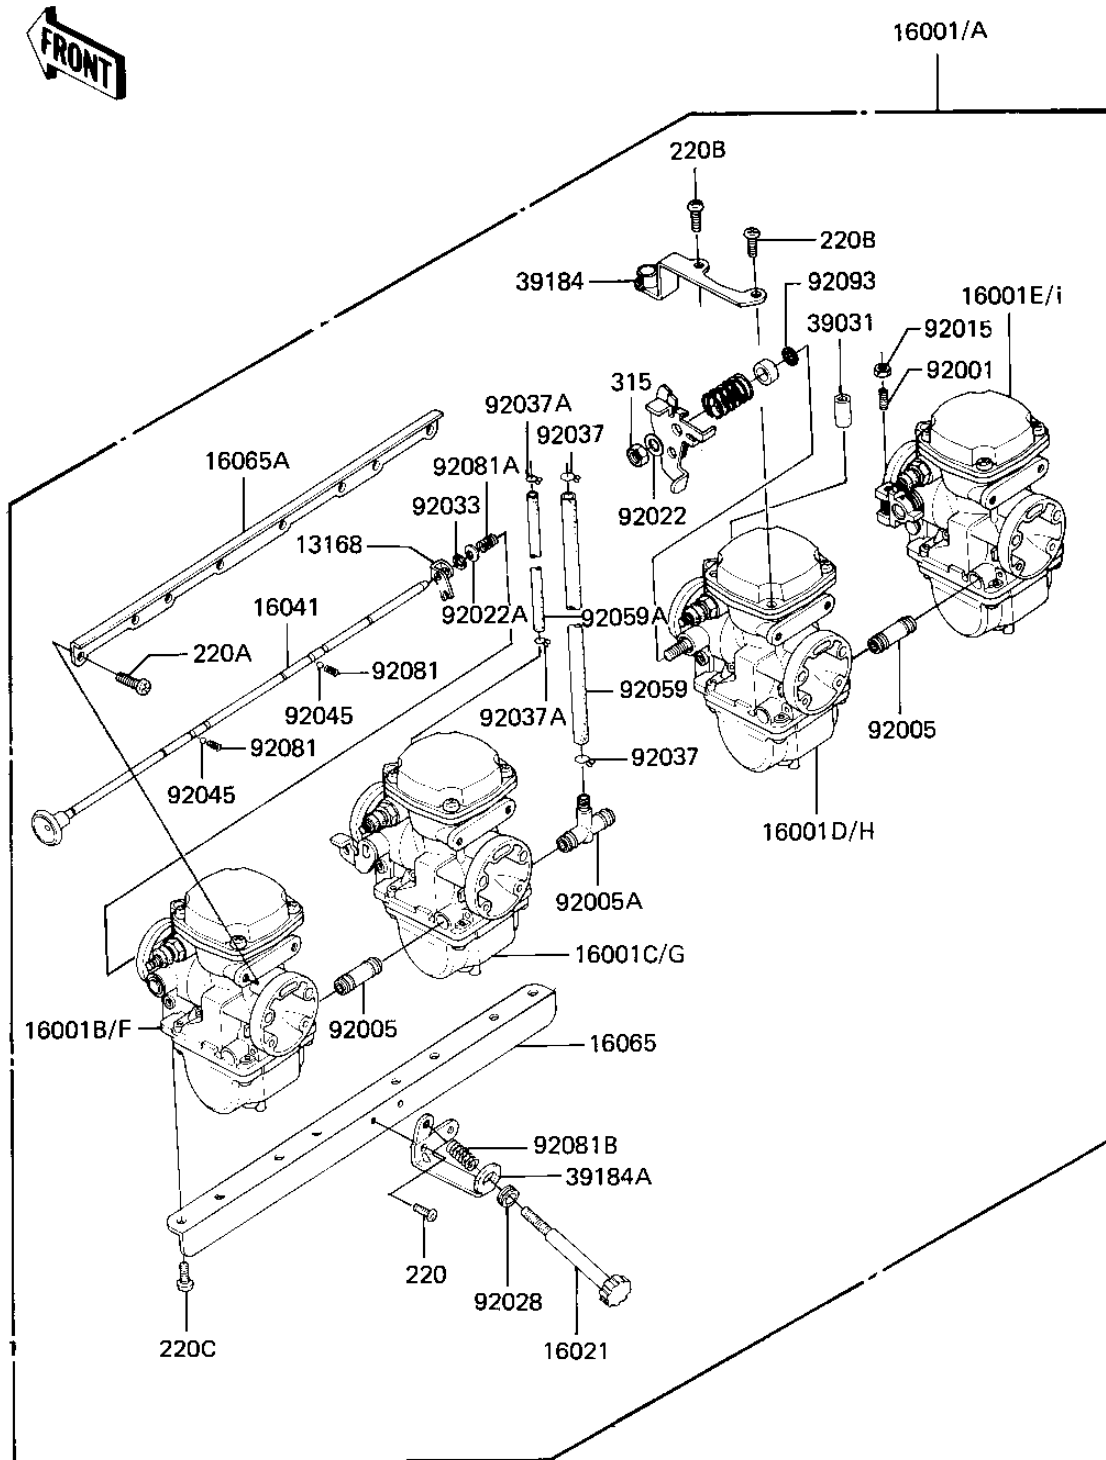

1982 CSR

PARTS DIAGRAM

CARBURETOR ASSY

1982 CSR

PARTS LIST

CARBURETOR ASSY

ITEM NAME	PART NUMBER	QUANTITY
LEVER,CHOCK (Ref # 13168)	13168-1091	4
CARBURETOR ASSY (Ref # 16001)	16001-1358	1
CARBURETOR,LH,OUTSIDE (Ref # 16001B)	16001-1436	1
CARBURETOR,LH,INSIDE (Ref # 16001C)	16001-1437	1
CARBURETOR,RH,INSIDE (Ref # 16001D)	16001-1438	1
CARBURETOR,RH,OUTSIDE (Ref # 16001E)	16001-1439	1
SHAFT-CARBURETOR,CHOC (Ref # 16041)	16041-1024	1
HOLDER-CARBURETOR,LWR (Ref # 16065)	16065-1043	1
HOLDER-CARBURETOR,UPP (Ref # 16065A)	16065-1044	1
CAP-END (Ref # 39031)	39031-1009	1
CAP-END (Ref # 39031)	39031-1009	3
BRACKET-ASSY,THROTTLE (Ref # 39184)	39184-1006	1
BRACKET-ASSY,IDLING A (Ref # 39184A)	39184-1007	1
BOLT,ADJUSTING (Ref # 92001)	92001-1447	3
FITTING,FUEL (Ref # 92005)	92005-1035	2
FITTING,FUEL (Ref # 92005A)	92005-1036	1
NUT,THROTTLE VLV ADST (Ref # 92015)	92015-1119	3
WASHER,LOCK (Ref # 92022)	92022-1191	1
WASHER,SPRING (Ref # 92022A)	92022-1255	4
BUSHING (Ref # 92028)	92028-1071	1
RING-SNAP,E (Ref # 92033)	92033-1066	4
CLAMP,HOSE (Ref # 92037)	92037-1184	2
CLAMP,BREATHER HOSE (Ref # 92037A)	92037-174	2
BALL,STEEL,1/8" (Ref # 92045)	600A0400	2
TUBE,7.5X12.5X250 (Ref # 92059)	92059-1187	1
TUBE,5X9X150 (Ref # 92059A)	92059-1188	1
SPRING,FAST IDLE SHFT (Ref # 92081)	92081-1260	2
SPRING,CHOCK SHAFT (Ref # 92081A)	92081-1364	4
SPRING,IDLING ADJUST (Ref # 92081B)	92081-1377	1

1982 CSR

PARTS LIST

CARBURETOR ASSY

ITEM NAME	PART NUMBER	QUANTITY
OIL SEAL (Ref # 92093)	92093-1027	4
UNAVAILABLE IN PRICE BOOK (Ref # 220)	22080508A	4
SCREW PAN HEAD 5X10 (Ref # 220A)	220B0510	8
SCREW-PAN-CROS (Ref # 220B)	220B0514	2
SCREW PAN HEAD 6X14 (Ref # 220C)	220B0614	8
NUT,8 M/M (Ref # 315)	315G0800	1