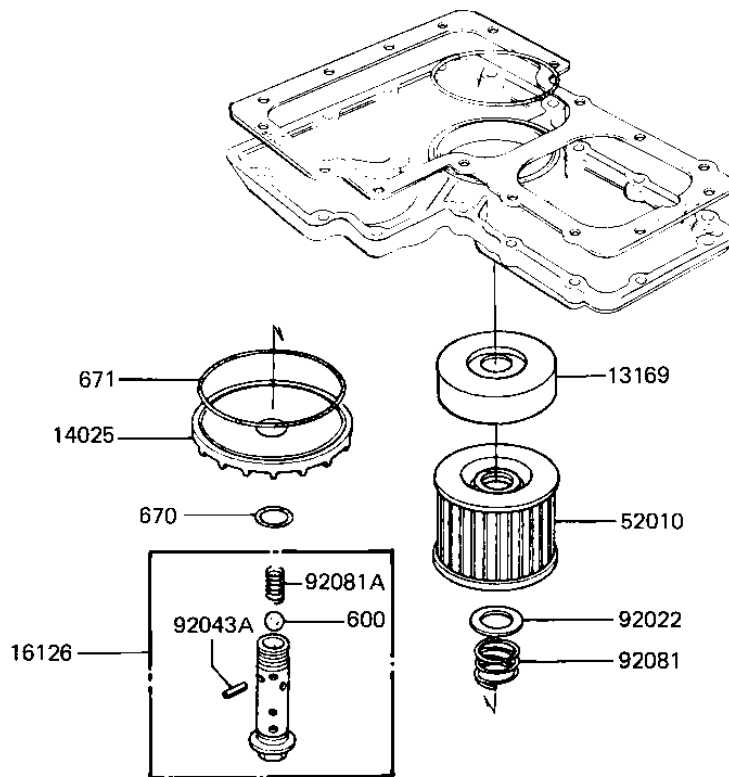

1982 CSR

PARTS DIAGRAM

OIL PUMP/OIL FILTER

E1710-0025

1982 CSR

PARTS LIST

OIL PUMP/OIL FILTER

Kawasaki

Let the Good Times Roll®

ITEM NAME

PART NUMBER

QUANTITY
