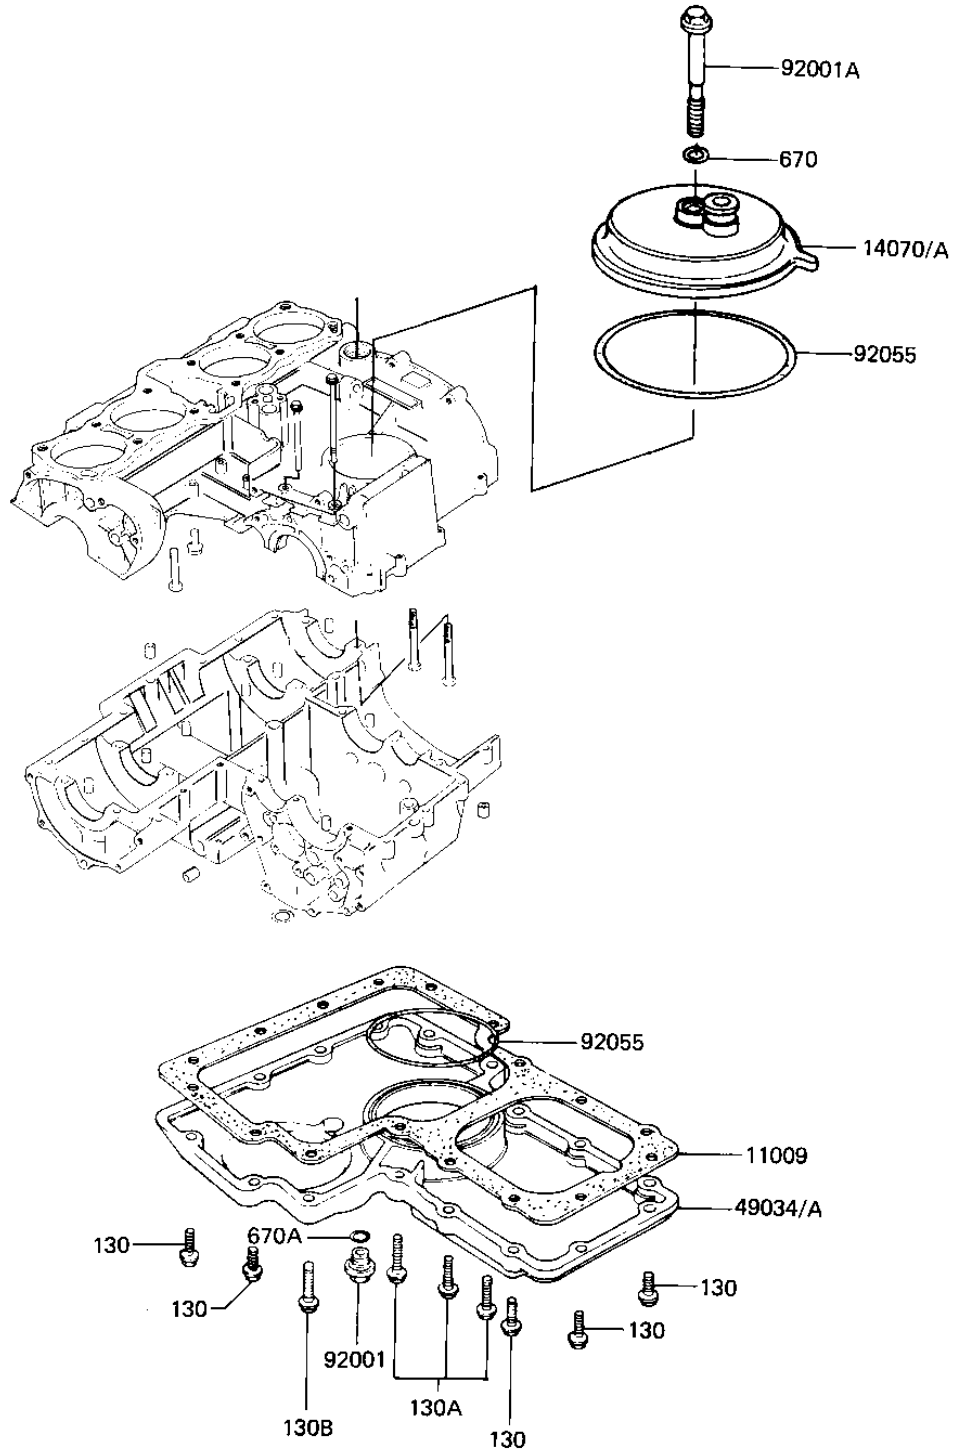

1982 CSR

PARTS DIAGRAM

BREATHER COVER/OIL PAN

E1432-0008

1982 CSR

PARTS LIST

BREATHER COVER/OIL PAN

ITEM NAME	PART NUMBER	QUANTITY
GASKET,OIL PAN (Ref # 11009)	11060-1074	1
BODY-BREATHER (Ref # 14070A)	14070-1008	1
PAN-OIL (Ref # 49034)	49034-5020	1
UNAVAILABLE IN PRICE BOOK (Ref # 92001)	92001-11B3	1
BOLT,HEX HEAD,8X72 (Ref # 92001A)	92003-107	1
"O" RING,91MM (Ref # 92055)	92055-052	2
BOLT,FLANGED,6X25 (Ref # 130)	130G0625	13
BOLT,FLANGED,6X35 (Ref # 130A)	130H0635	3
BOLT,FLANGED,6X45 (Ref # 130B)	130G0645	1
"O" RING,8MM (Ref # 670)	670B1508	1
"O" RING,22MM (Ref # 670A)	670B2022	1