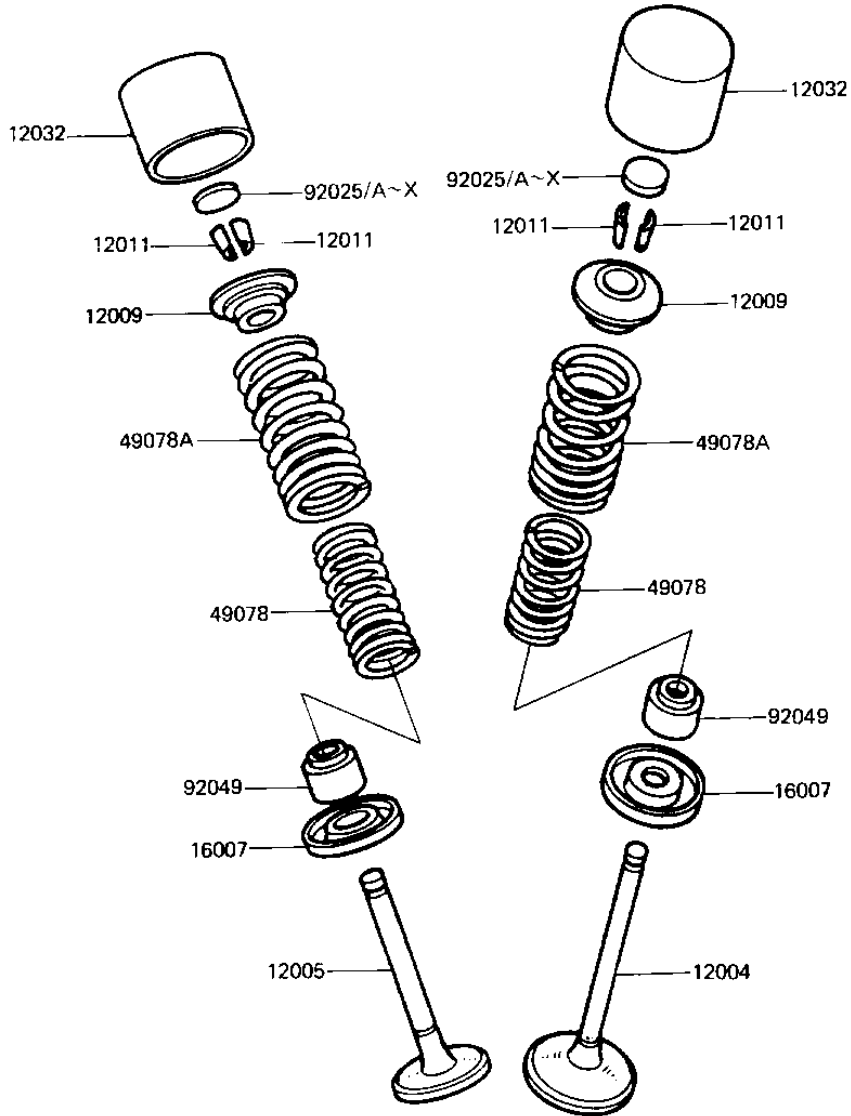

1983 CSR

PARTS DIAGRAM

VALVES ('83 H3)

E1210-0002

1983 CSR

PARTS LIST

VALVES ('83 H3)

Kawasaki

Let the Good Times Roll®

ITEM NAME

PART NUMBER

QUANTITY
