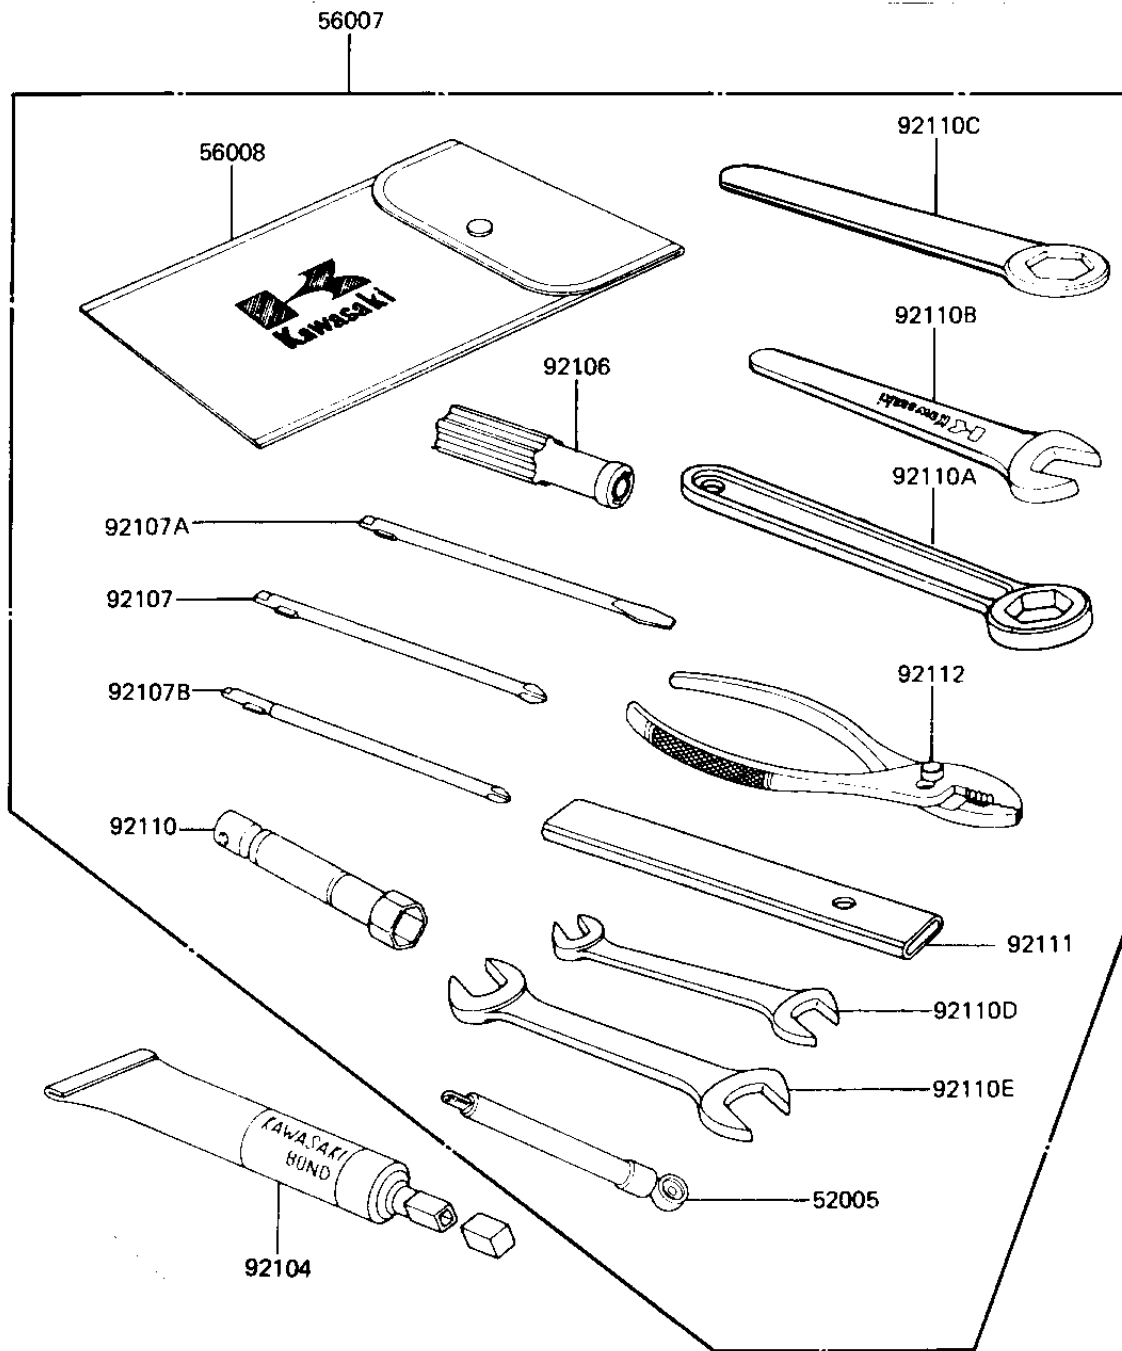

1982 CSR

PARTS DIAGRAM

OWNER TOOLS ('81-'82 H1/H2)

1982 CSR

PARTS LIST

OWNER TOOLS ('81-'82 H1/H2)

Kawasaki

Let the Good Times Roll®

ITEM NAME

PART NUMBER

QUANTITY
