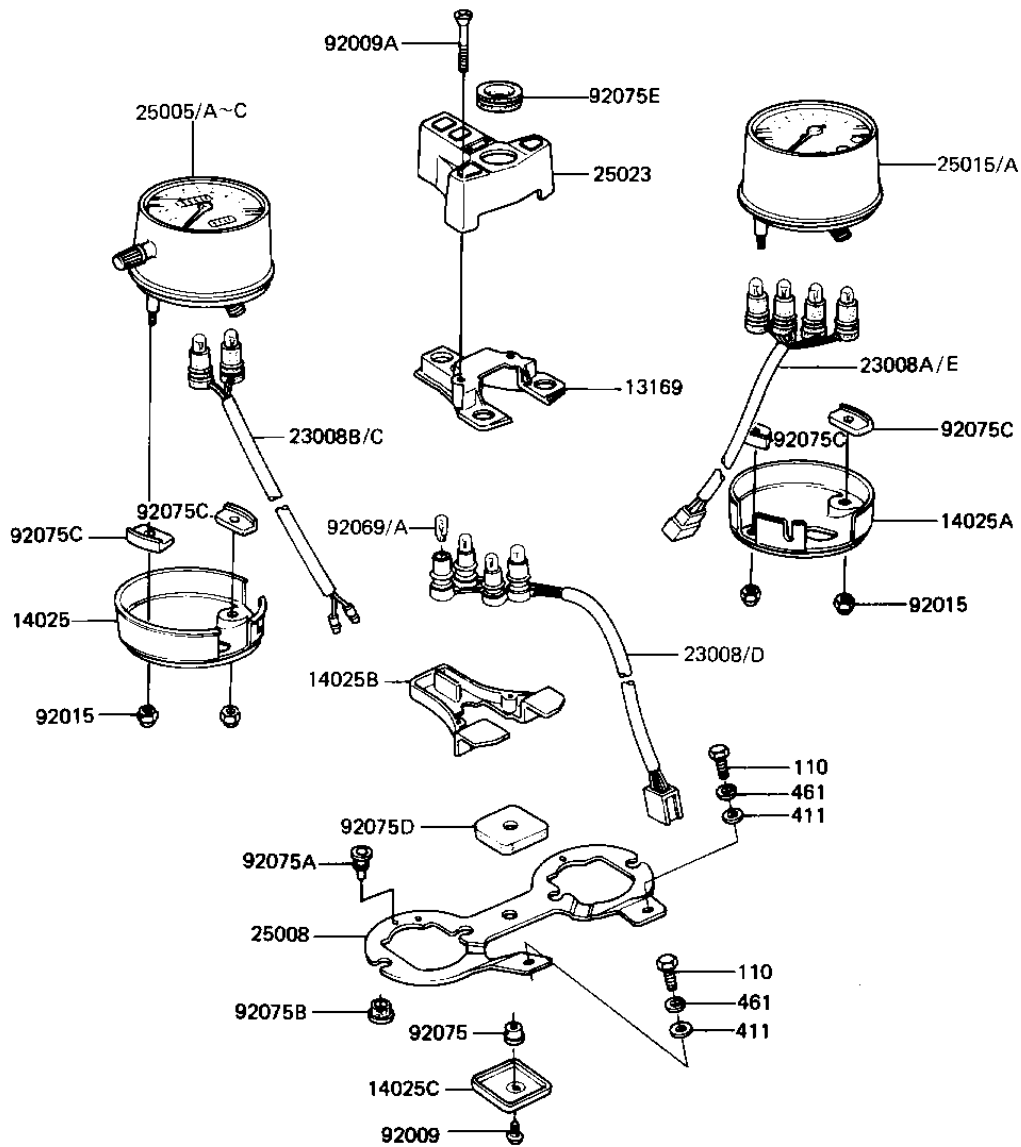

## PARTS DIAGRAM

### METERS ('81-'82 H1/H2)

F2530-0078

## PARTS LIST

METERS ('81-'82 H1/H2)

**Kawasaki**

Let the Good Times Roll®

**ITEM NAME**

**PART NUMBER**

**QUANTITY**

---