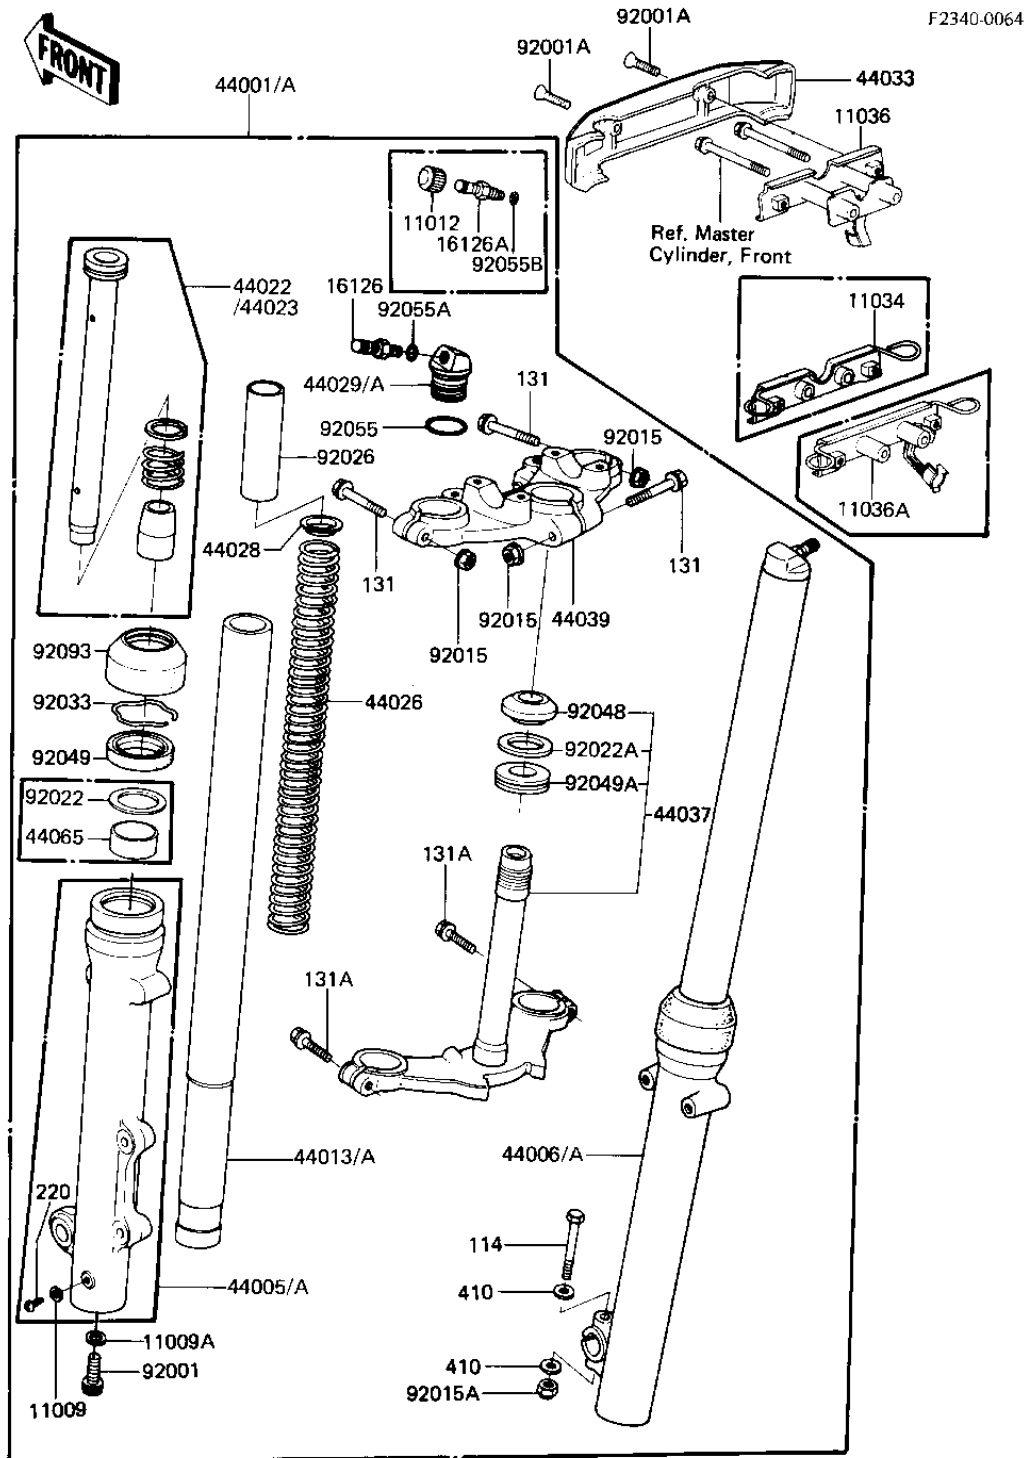

1982 CSR

PARTS DIAGRAM

FRONT FORK ('81-'82 H1/H2)

1982 CSR

PARTS LIST

FRONT FORK ('81-'82 H1/H2)

Kawasaki

Let the Good Times Roll®

ITEM NAME

PART NUMBER

QUANTITY
