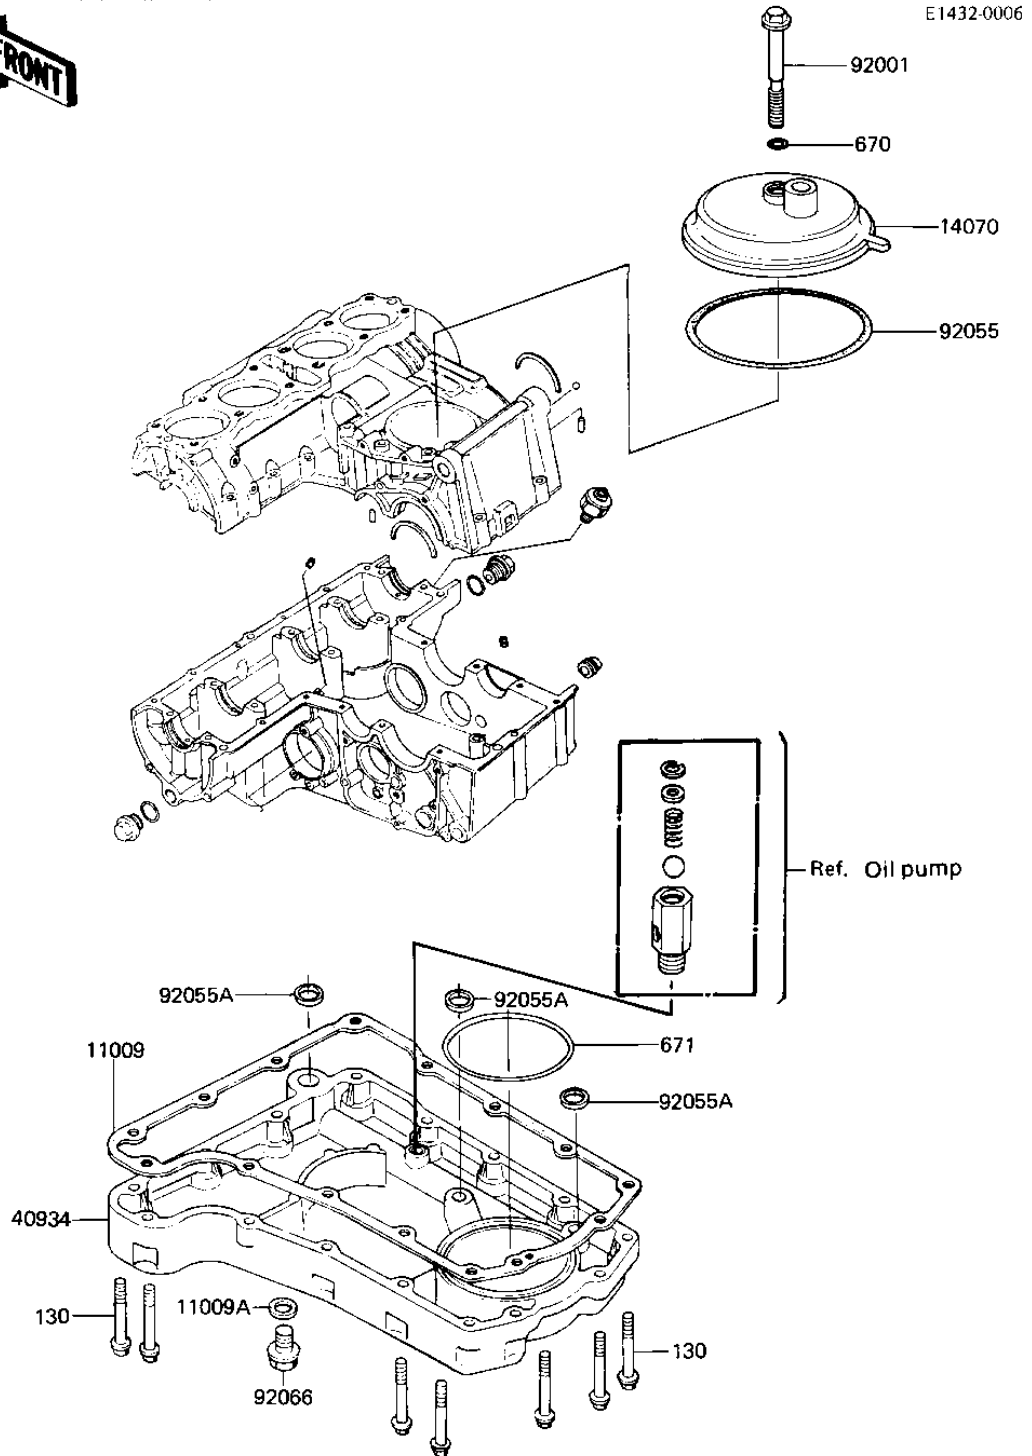

1982 CSR

PARTS DIAGRAM

BREATHER COVER/OIL PAN ('81-'82 H1/H2)

1982 CSR

PARTS LIST

BREATHER COVER/OIL PAN ('81-'82 H1/H2)

Kawasaki

Let the Good Times Roll®

ITEM NAME

PART NUMBER

QUANTITY
