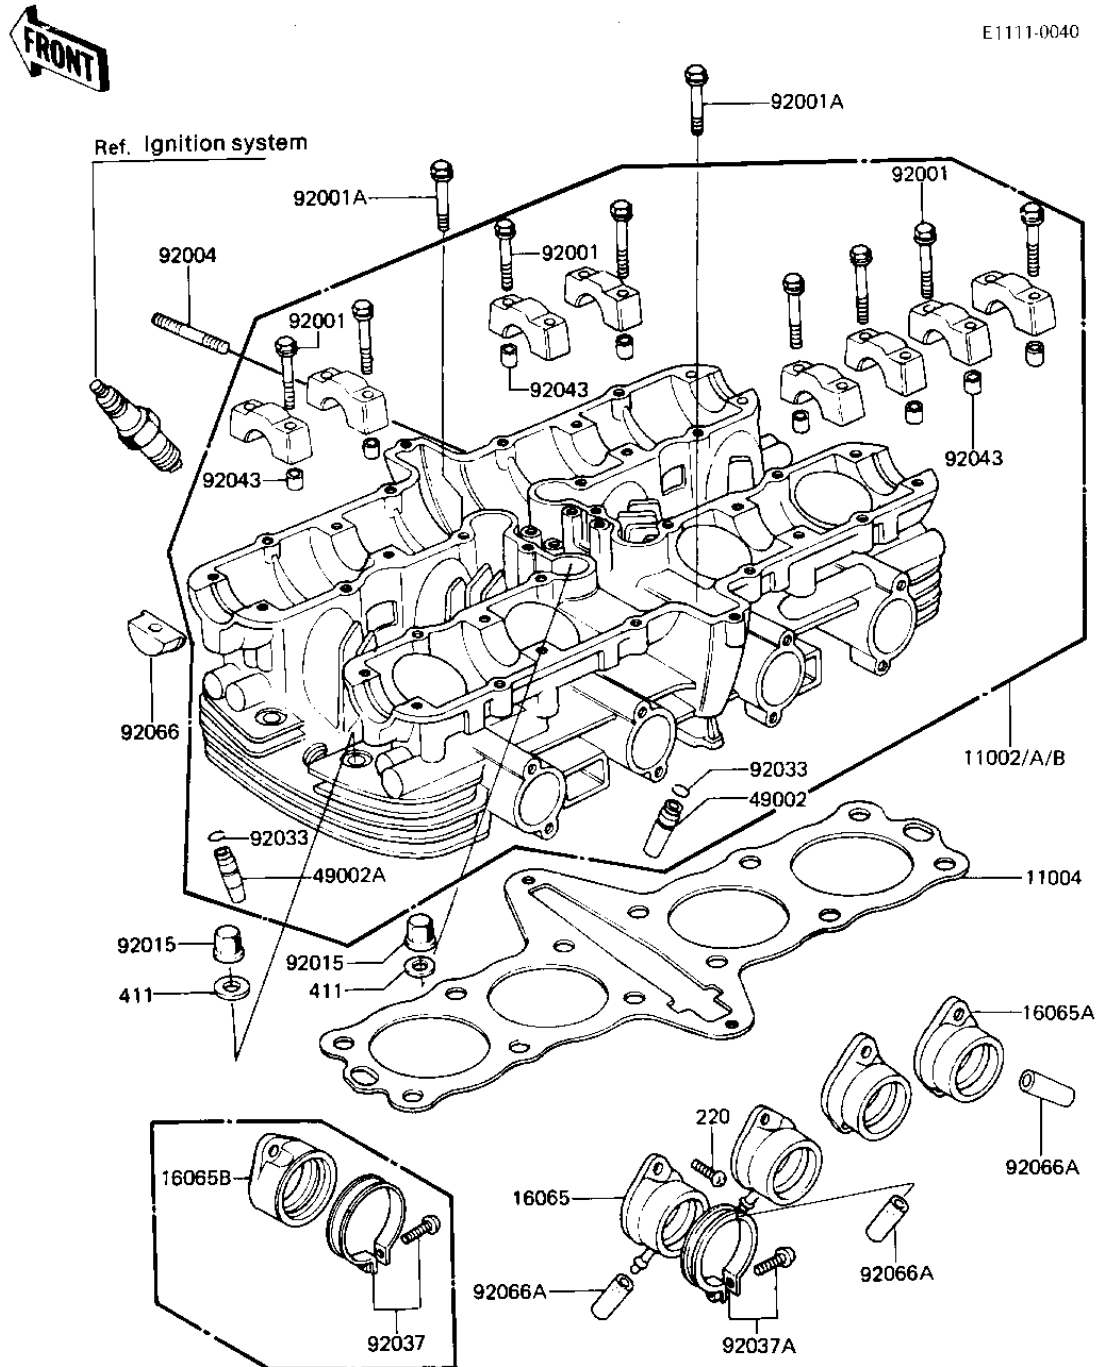

1982 CSR

PARTS DIAGRAM

CYLINDER HEAD ('81-'82 H1/H2)

1982 CSR

PARTS LIST

CYLINDER HEAD ('81-'82 H1/H2)

Kawasaki

Let the Good Times Roll®

ITEM NAME

PART NUMBER

QUANTITY
