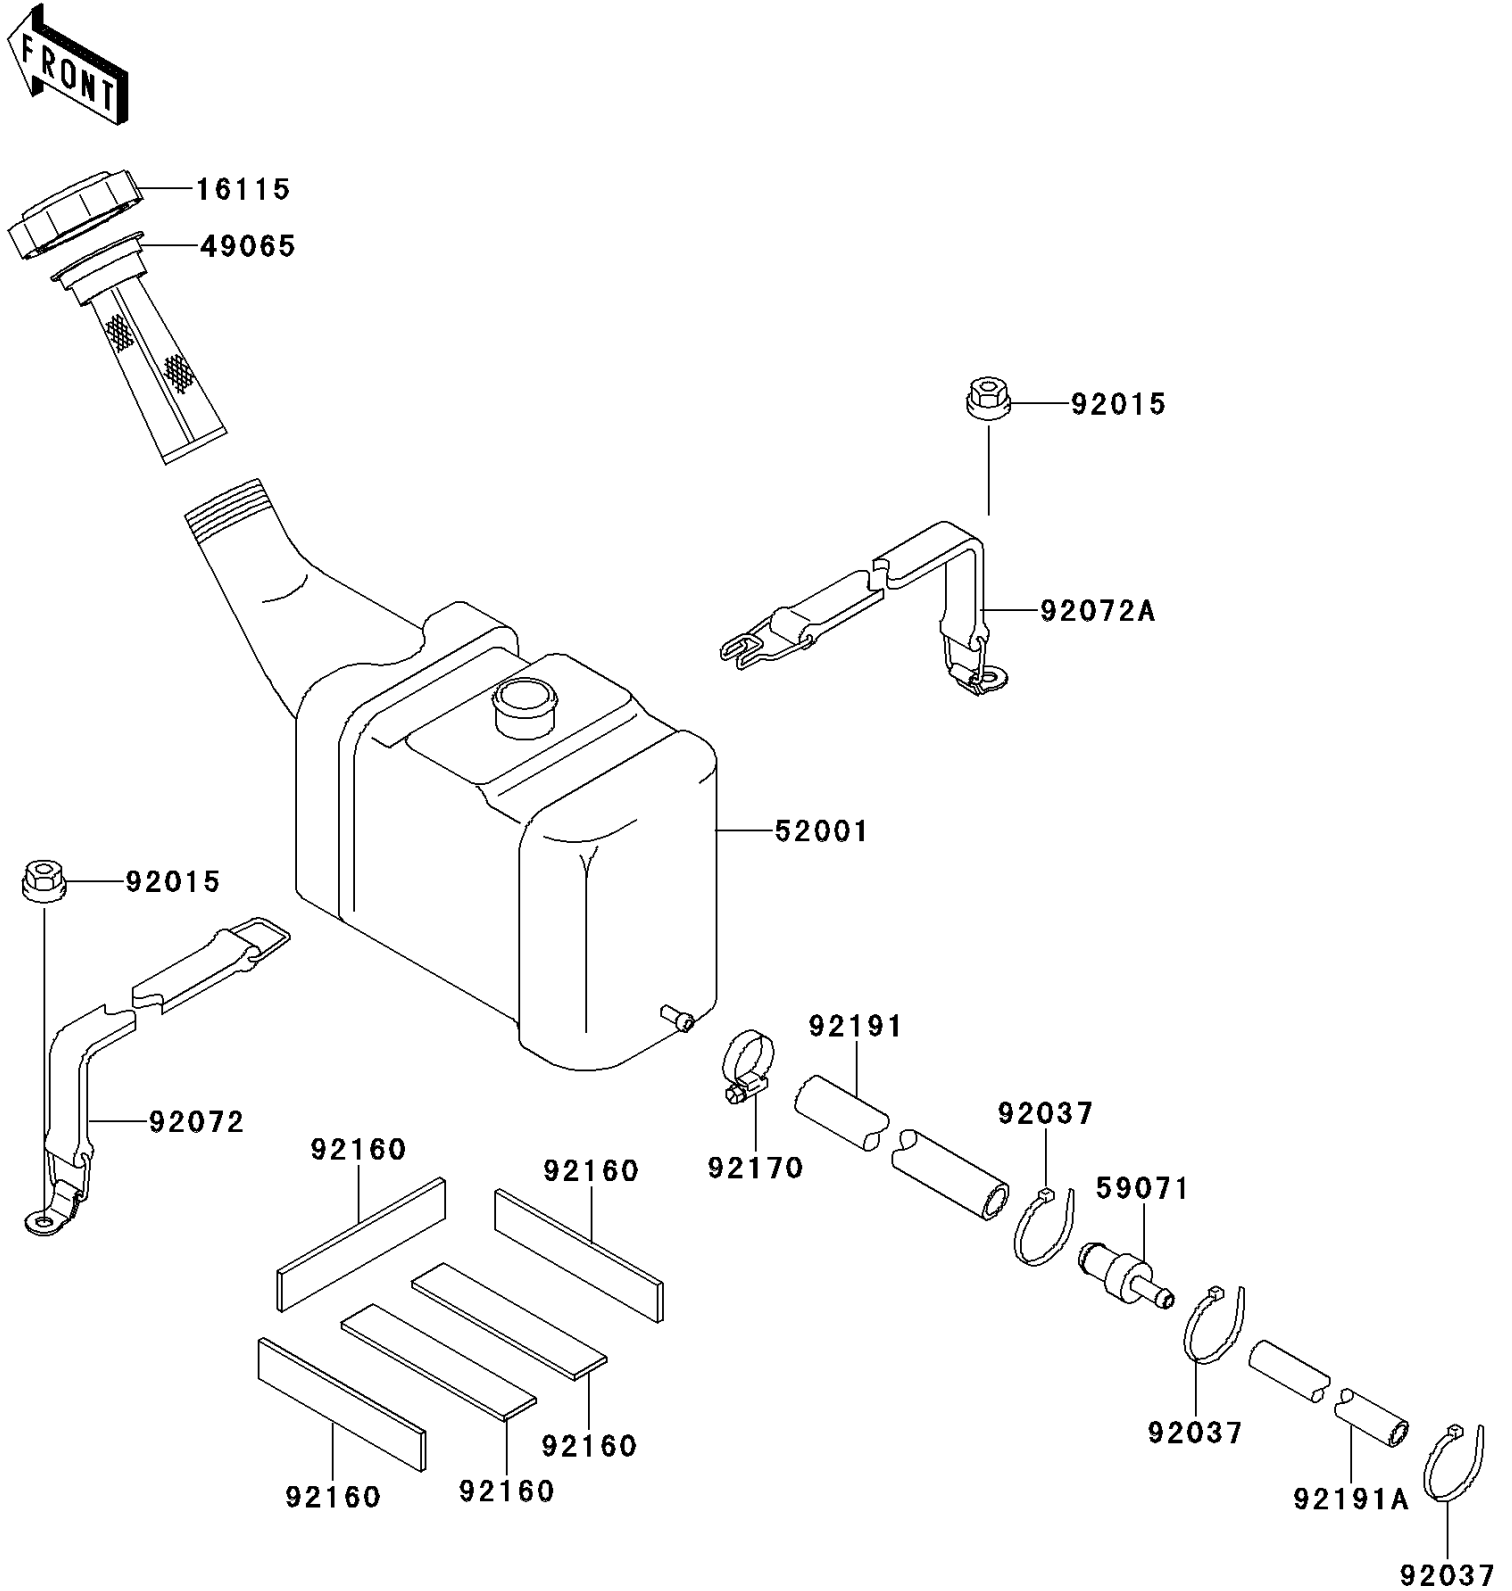

1997 1100 STX

PARTS DIAGRAM

Oil Tank

F3174

1997 1100 STX

PARTS LIST

Oil Tank

ITEM NAME

PART NUMBER

QUANTITY
