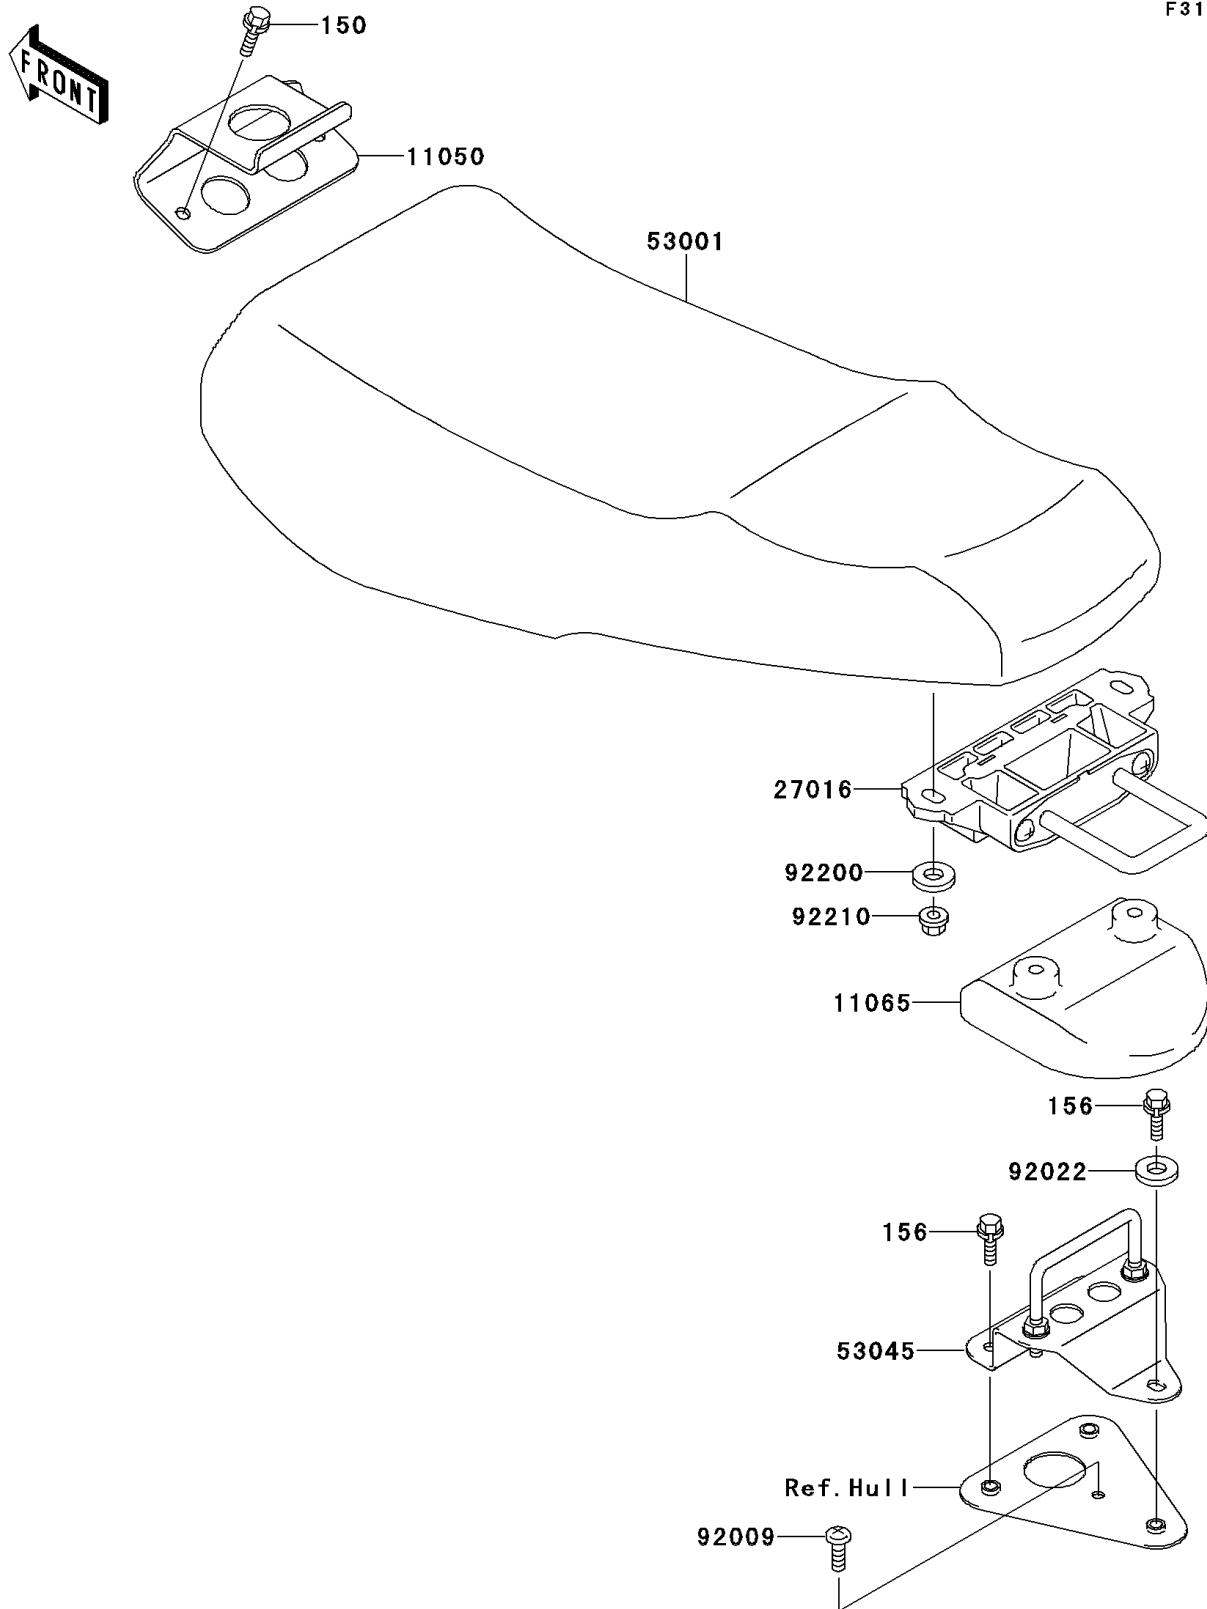

1997 1100 STX

PARTS DIAGRAM

Seat

F3146