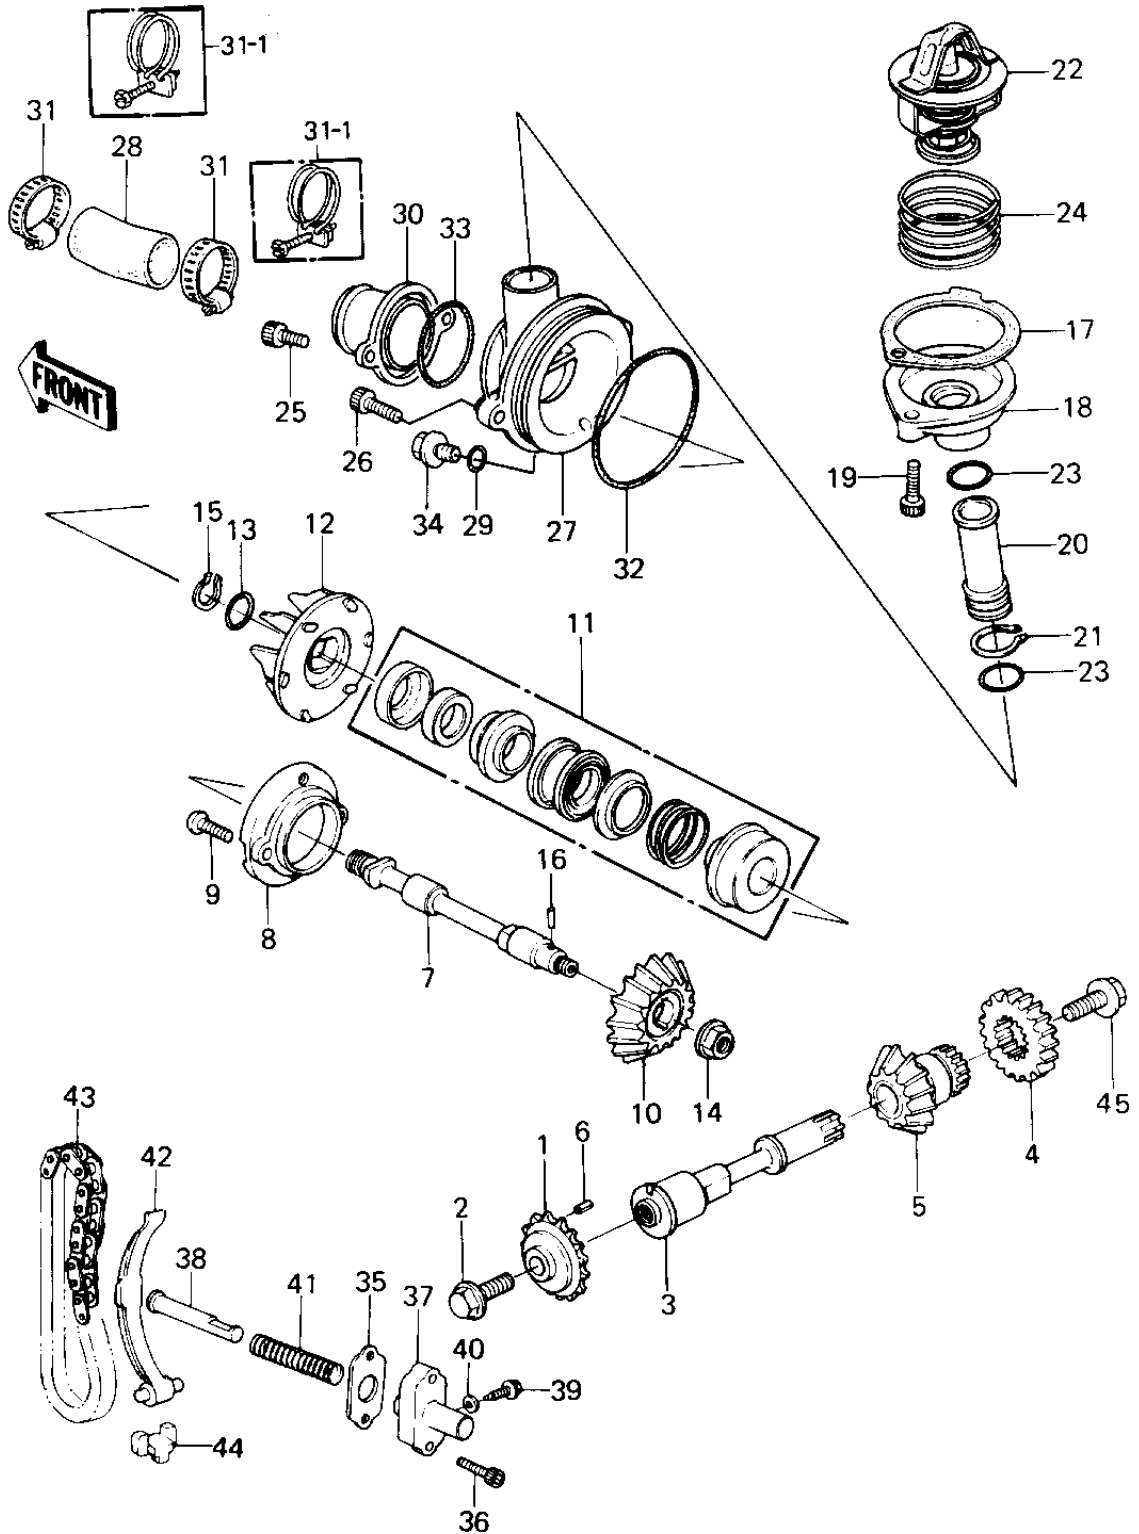

1979 KZ1300-A1

PARTS DIAGRAM

WATER PUMP

1979 KZ1300-A1

PARTS LIST WATER PUMP

ITEM NAME

PART NUMBER

QUANTITY
