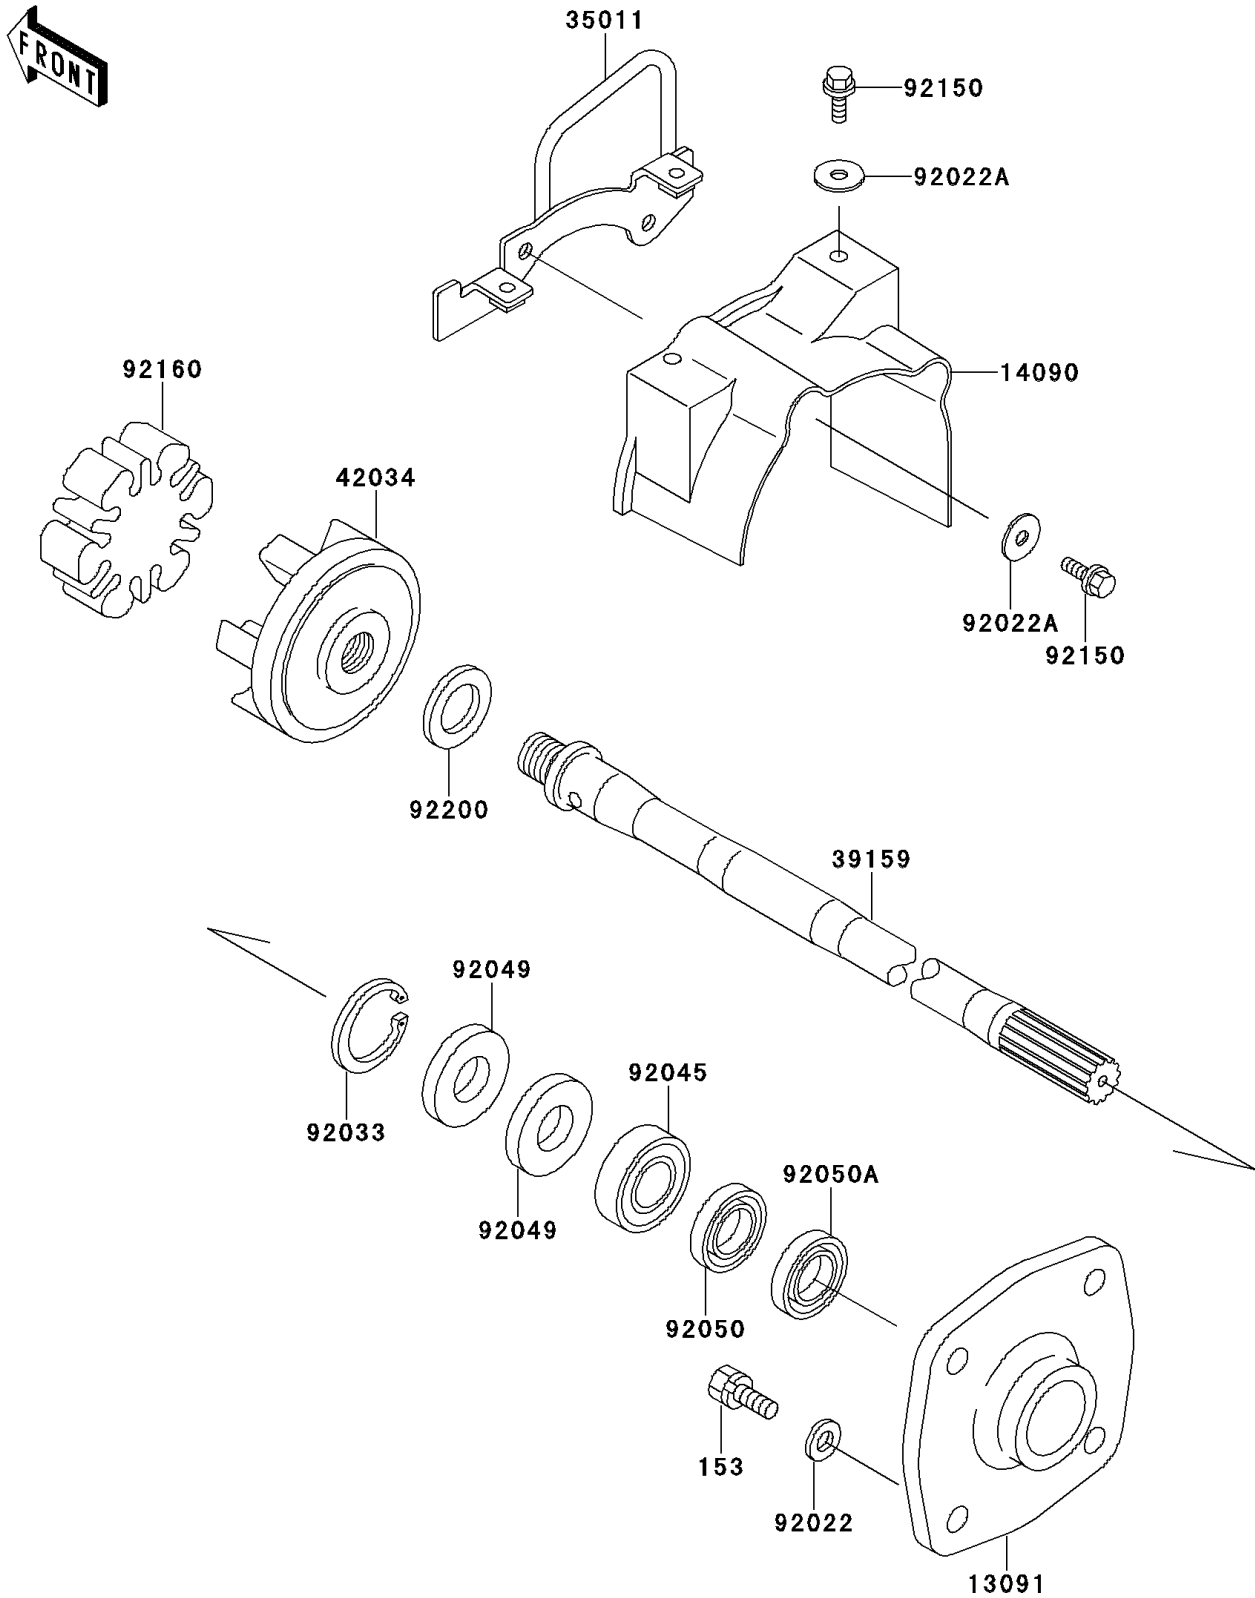

1997 1100 STX

PARTS DIAGRAM

Drive Shaft

E3134

1997 1100 STX

PARTS LIST

Drive Shaft

ITEM NAME	PART NUMBER	QUANTITY
BOLT-WS-SMALL (Ref # 153)	153R0830	4
HOLDER (Ref # 13091)	13091-3730	1
COVER,COUPLING (Ref # 14090)	14090-3789	1
STAY (Ref # 35011)	35011-3715	1
SHAFT-DRIVE (Ref # 39159)	39159-3725	1
COUPLING (Ref # 42034)	42034-3709	1
WASHER,8.2X18X1.5 (Ref # 92022)	92022-1964	4
WASHER,6.5X20X1.5 (Ref # 92022A)	92022-3710	4
RING-SNAP,42MM (Ref # 92033)	92033-3713	1
BEARING-BALL,60042RD (Ref # 92045)	92045-3705	1
SEAL-OIL,S620426 (Ref # 92049)	92049-3707	2
SEAL-OIL,SCY20368 (Ref # 92050)	92050-502	1
SEAL-OIL,SC20367 (Ref # 92050A)	92050-503	1
BOLT,6X18 (Ref # 92150)	92150-3729	4
DAMPER,COUPLING (Ref # 92160)	92160-3883	1
WASHER,24X32X2.0 (Ref # 92200)	92200-3739	1