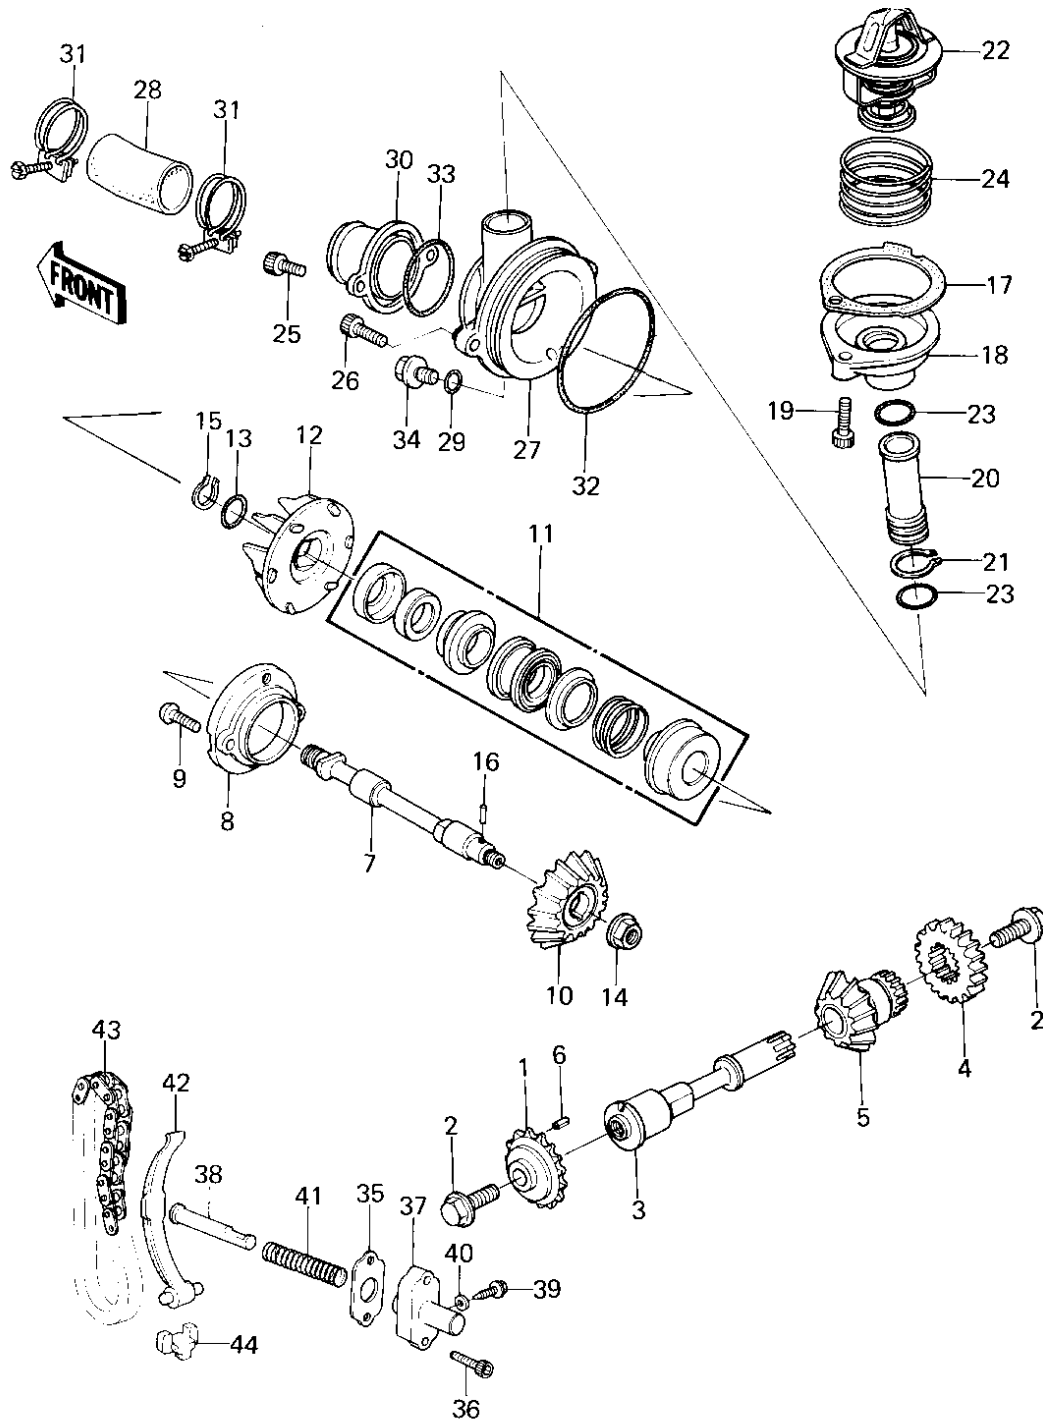

1980 KZ1300-B2

PARTS DIAGRAM

WATER PUMP

1980 KZ1300-B2

PARTS LIST WATER PUMP

ITEM NAME	PART NUMBER	QUANTITY
-----------	-------------	----------
