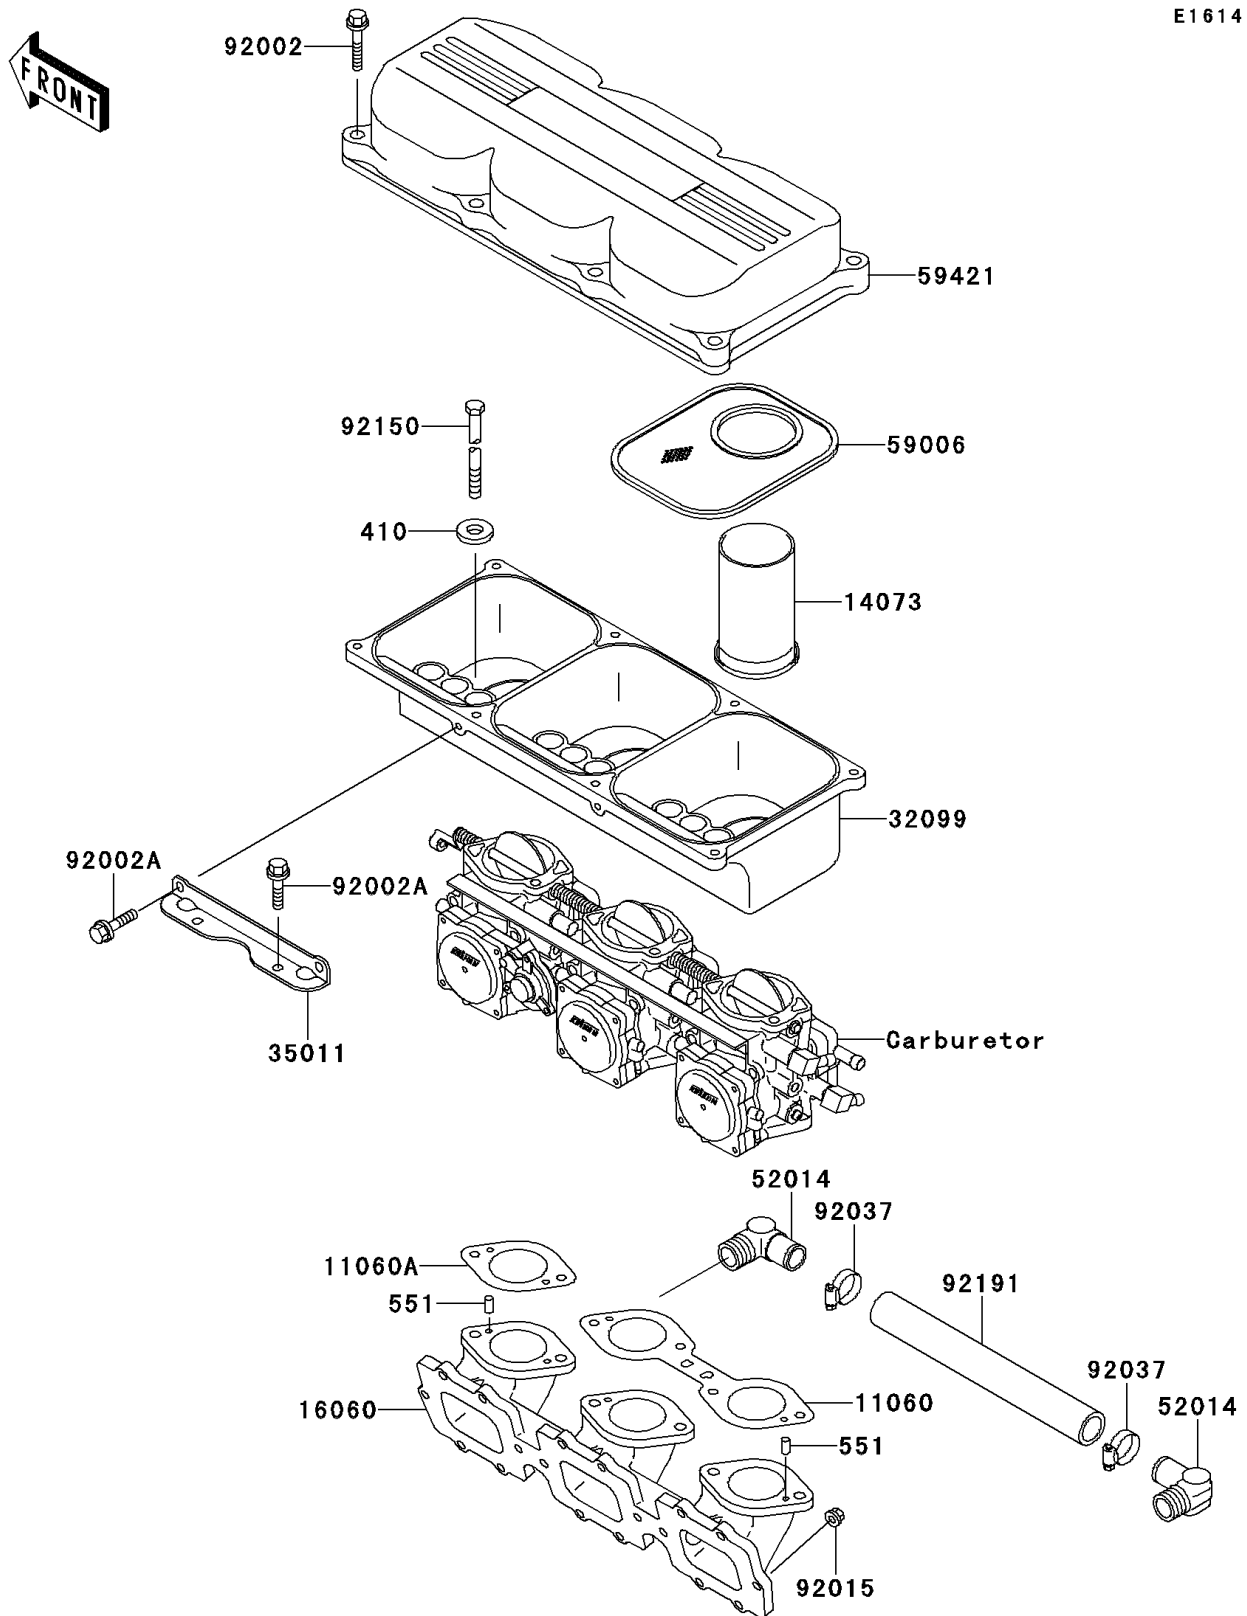

1997 1100 STX

PARTS DIAGRAM

Flame Arrester

E1614

1997 1100 STX

PARTS LIST

Flame Arrester

ITEM NAME	PART NUMBER	QUANTITY
WASHER-PLAIN-SMALL,6MM (Ref # 410)	410S0600	6
PIN-DOWEL (Ref # 551)	551R0408	4
GASKET,CARBURETOR (Ref # 11060)	11060-3775	1
GASKET (Ref # 11060A)	11060-3776	1
DUCT (Ref # 14073)	14073-3751	3
PIPE-INTAKE (Ref # 16060)	16060-3704	1
CASE (Ref # 32099)	32099-3782	1
STAY (Ref # 35011)	35011-3707	1
ELBOW (Ref # 52014)	52014-3712	2
ARRESTER-FLAME (Ref # 59006)	59006-3713	3
COVER-INTAKE (Ref # 59421)	59421-3724	1
BOLT,6X30 (Ref # 92002)	92002-3726	8
BOLT,6X16 (Ref # 92002A)	92002-3728	4
NUT,6MM (Ref # 92015)	92015-3767	18
CLAMP,COOLING HOSE (Ref # 92037)	92037-1589	2
BOLT,6X125 (Ref # 92150)	92150-3824	6
TUBE (Ref # 92191)	92191-3778	1