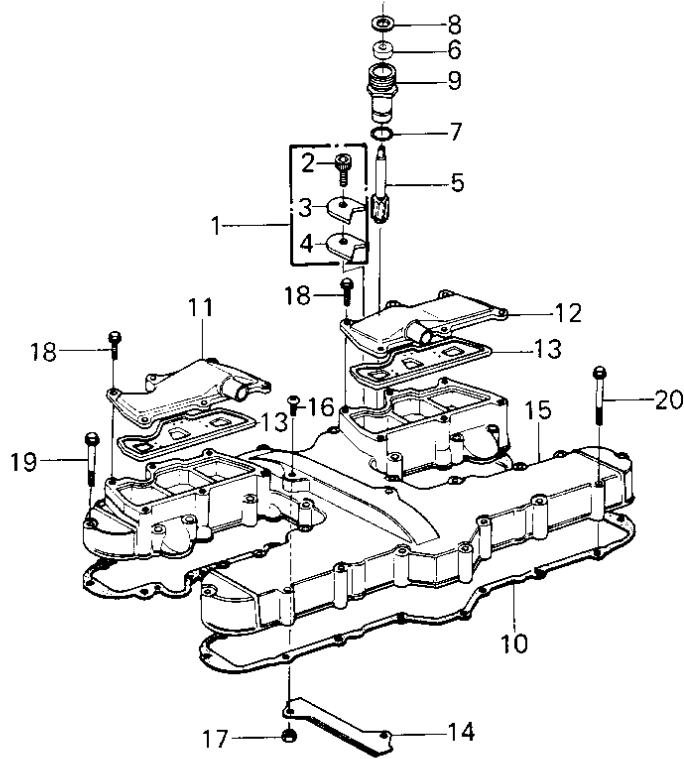

1980 KZ1300-B2

PARTS DIAGRAM CYLINDER HEAD COVER

1980 KZ1300-B2

PARTS LIST

CYLINDER HEAD COVER

Kawasaki

Let the Good Times Roll®

ITEM NAME

PART NUMBER

QUANTITY
