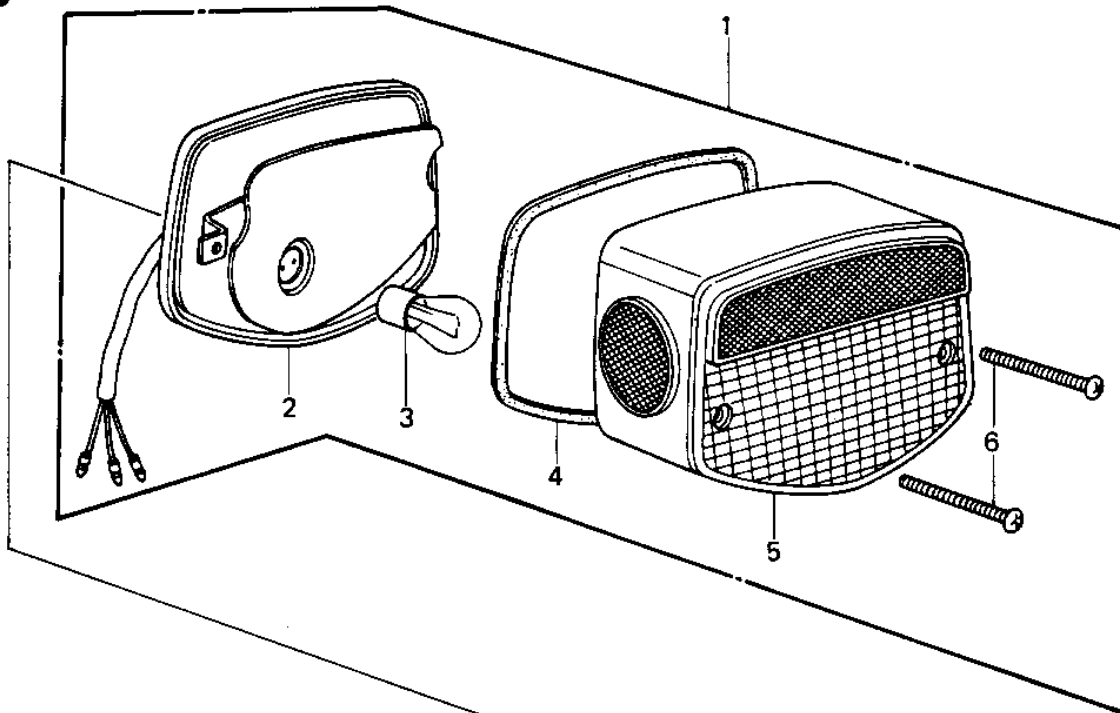

1980 Classic

PARTS DIAGRAM

TAILLIGHT

1980 Classic

PARTS LIST

TAILLIGHT

ITEM NAME	PART NUMBER	QUANTITY
TAIL LAMP UNIT (Ref # 1)	23025-064	1
CASE,TAIL LIGHT (Ref # 2)	23027-041	1
BULB,12V 32/3CP (Ref # 3)	92069-059	1
GASKET,TAIL LENS (Ref # 4)	23028-021	1
LENS,TAIL LAMP (Ref # 5)	23026-034	1
SCREW-PAN-CROS (Ref # 6)	220R0460	2
BRACKET,LICENSE PLATE (Ref # 7)	23036-1028	1
DAMPER RUBBER (Ref # 8)	23066-023	1
DAMPER RUBBER (Ref # 9)	23066-020	2
COLLAR,6.8X10X8.5 (Ref # 10)	92027-129	2
WASHER 6.5X20X1.6T (Ref # 11)	92022-125	5
BOLT 6X22 (Ref # 12)	112B0622	2
DAMPER,TAIL LAMP (Ref # 13)	92075-1055	1
DAMPER RUBBER,RR FEND (Ref # 14)	92075-121	3
COLLAR 6.8X10X14.5 (Ref # 15)	92027-156	3
WASHER SPRING 6MM (Ref # 16)	461F0600	3
BOLT-UPSET (Ref # 17)	112G0625	3