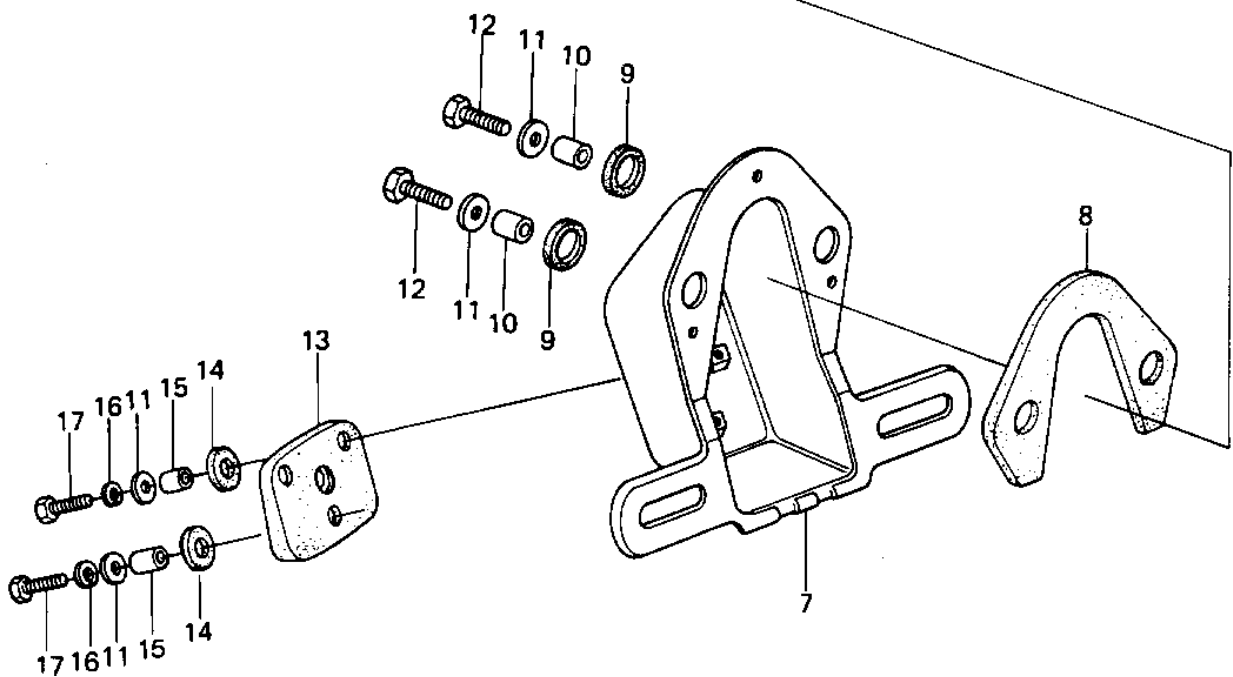

1980 Classic

PARTS DIAGRAM

TAILLIGHT

1980 Classic

PARTS LIST

TAILLIGHT

ITEM NAME	PART NUMBER	QUANTITY
TAIL LAMP UNIT (Ref # 1)	23025-064	1
CASE,TAIL LIGHT (Ref # 2)	23027-041	1
BULB,12V 32/3CP (Ref # 3)	92069-059	1
GASKET,TAIL LENS (Ref # 4)	23028-021	1
LENS,TAIL LAMP (Ref # 5)	23026-034	1
SCREW-PAN-CROS (Ref # 6)	220R0460	2
BRACKET,LICENSE PLATE (Ref # 7)	23036-1028	1
DAMPER RUBBER (Ref # 8)	23066-023	1
DAMPER RUBBER (Ref # 9)	23066-020	2
COLLAR,6.8X10X8.5 (Ref # 10)	92027-129	2
WASHER 6.5X20X1.6T (Ref # 11)	92022-125	5
BOLT 6X22 (Ref # 12)	112B0622	2
DAMPER,TAIL LAMP (Ref # 13)	92075-1055	1
DAMPER RUBBER,RR FEND (Ref # 14)	92075-121	3
COLLAR 6.8X10X14.5 (Ref # 15)	92027-156	3
WASHER SPRING 6MM (Ref # 16)	461F0600	3
BOLT-UPSET (Ref # 17)	112G0625	3