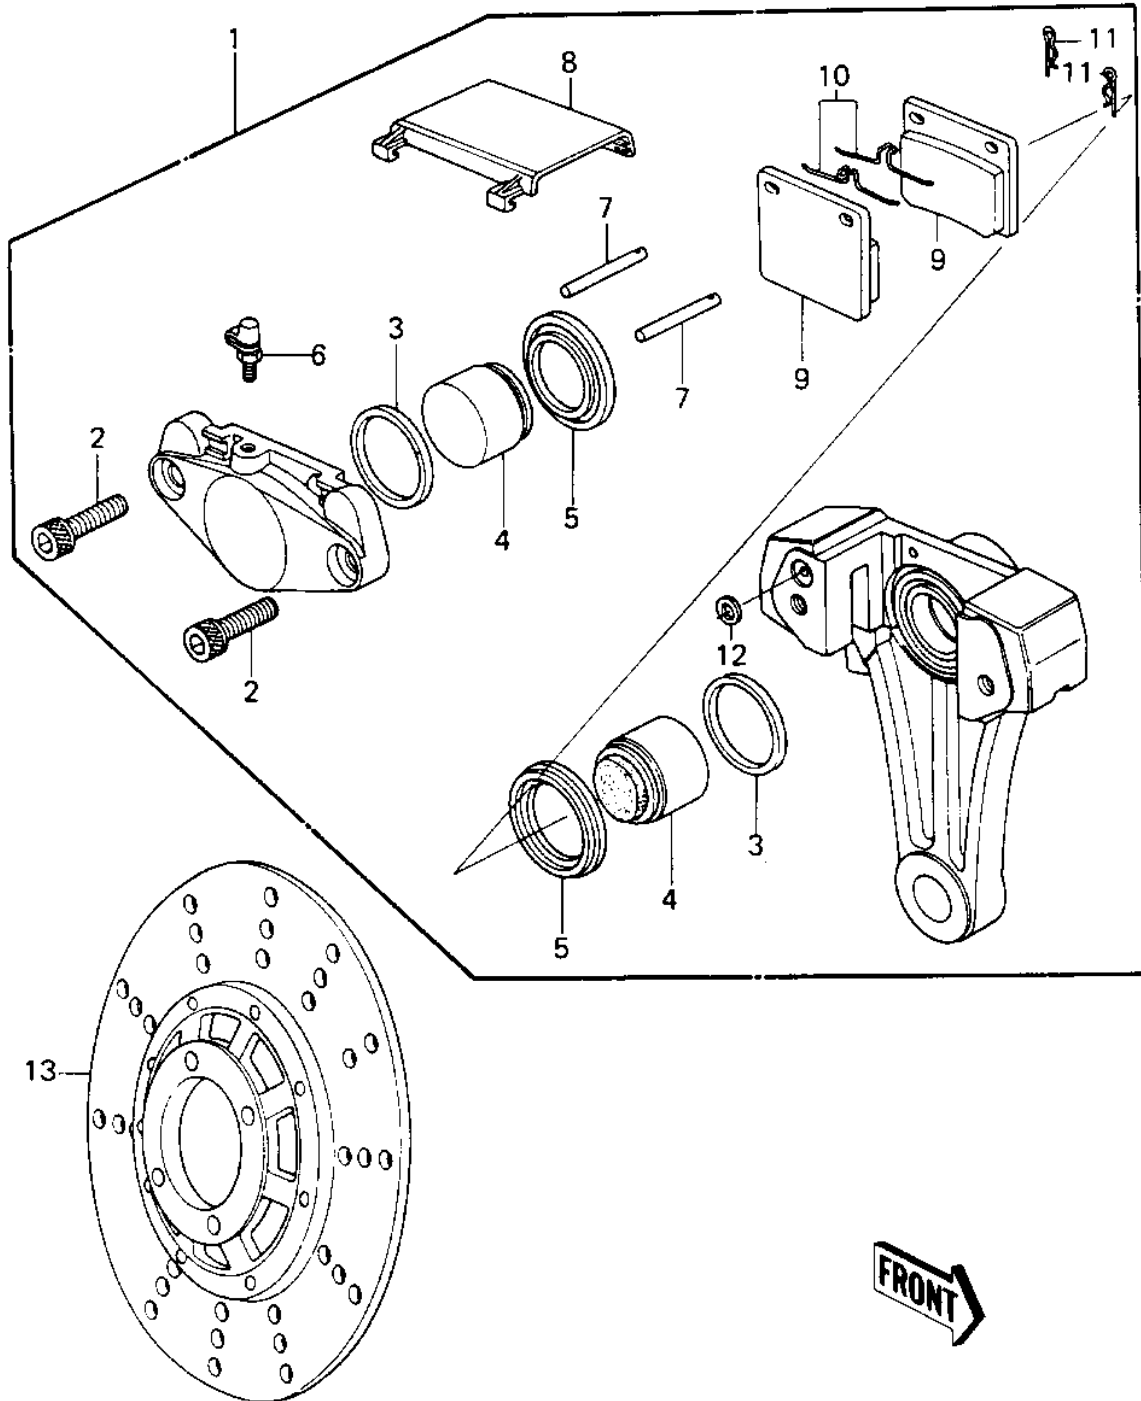

1980 Classic

PARTS DIAGRAM

REAR BRAKE

1980 Classic

PARTS LIST

REAR BRAKE

Kawasaki

Let the Good Times Roll®

ITEM NAME	PART NUMBER	QUANTITY
CALIPER ASSY,REAR (Ref # 1)	43041-1027	1
BOLT,TIE,10X45 (Ref # 2)	92001-1071	2
RING,PISTON SEAL (Ref # 3)	43049-002	2
PISTON,BRAKE (Ref # 4)	43020-1011	2
DUST SEAL,PISTON (Ref # 5)	43054-004	2
BLEEDER SET (Ref # 6)	43085-001	1
PIN (Ref # 7)	43045-007	2
CAP (Ref # 8)	43024-004	1
PAD SET (Ref # 9)	43082-1002	1
SPRING (Ref # 10)	43086-002	2
CLIP (Ref # 11)	43084-003	2
RING,SEAL6.5X11.5X2.2 (Ref # 12)	43049-1004	1
DISC PLATE,REAR (Ref # 13)	41080-1020	1