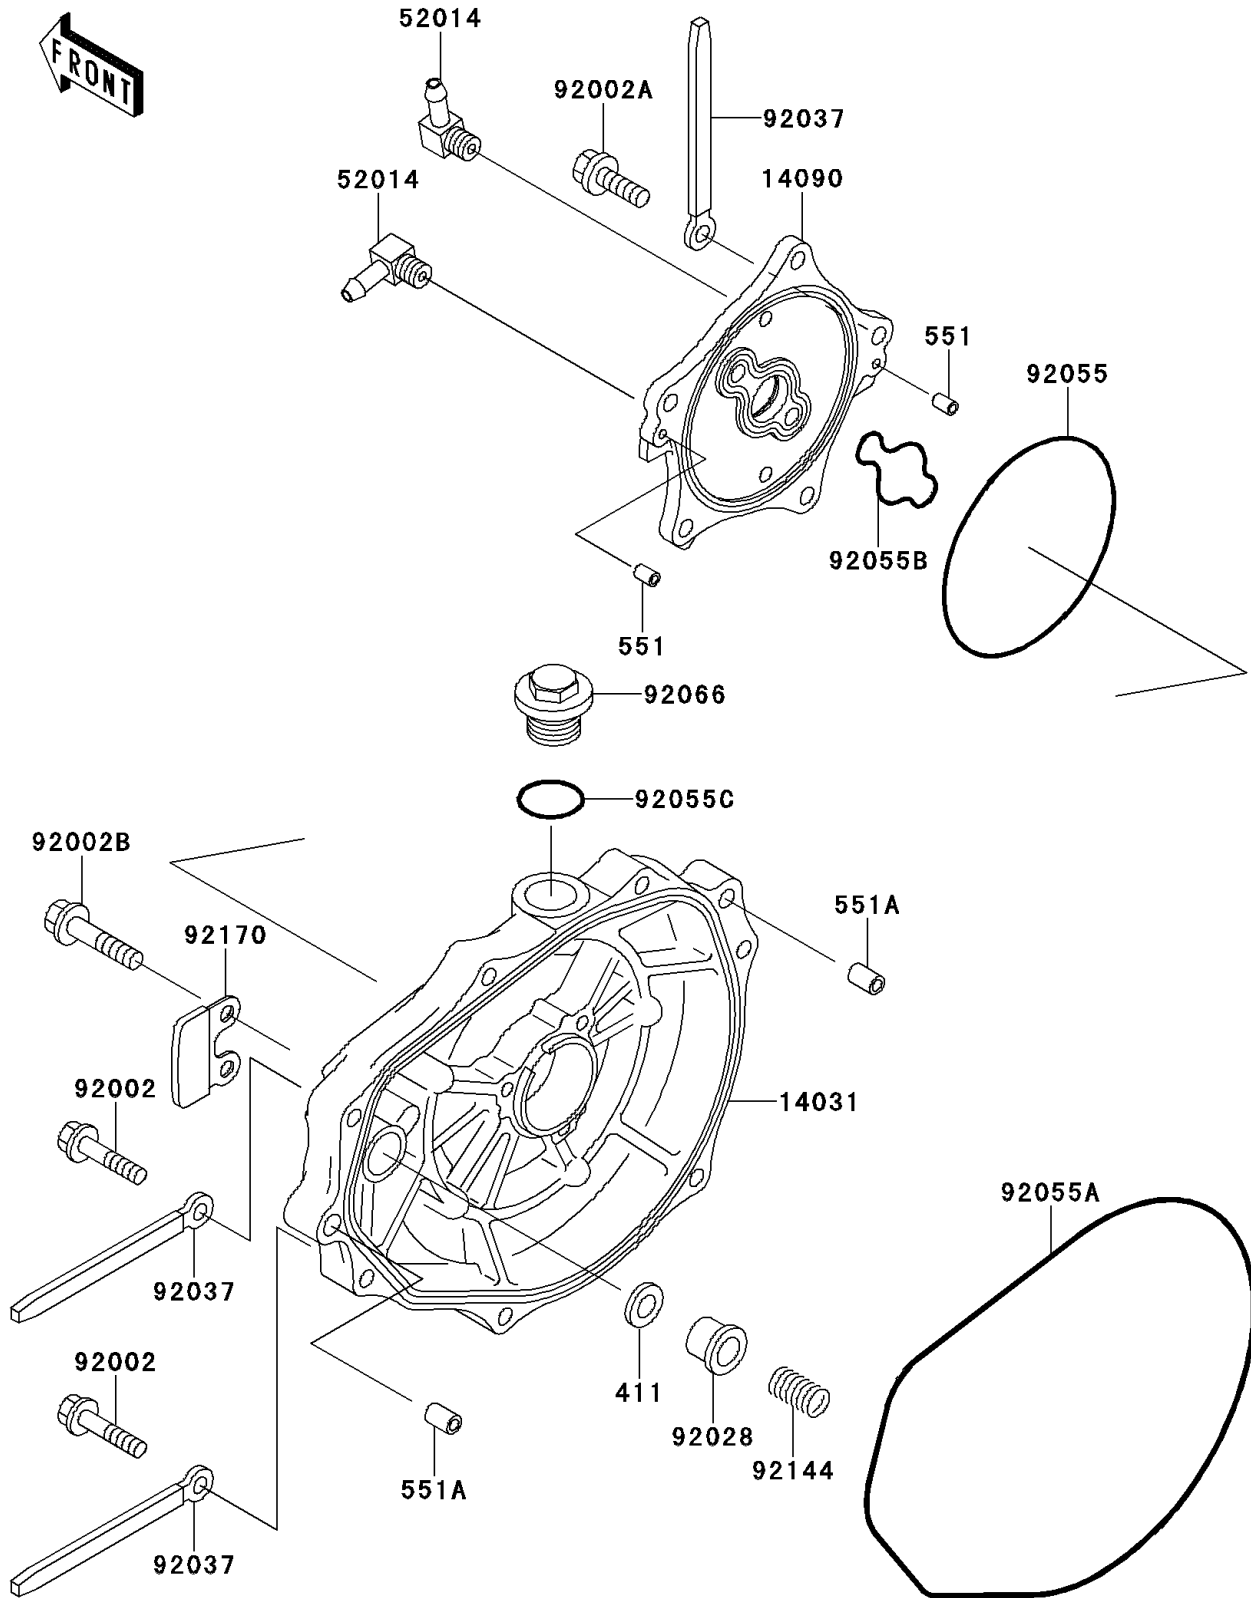

1997 1100 STX

PARTS DIAGRAM

Engine Cover(s)

E1431

1997 1100 STX

PARTS LIST

Engine Cover(s)

ITEM NAME	PART NUMBER	QUANTITY
WASHER-PLAIN,5MM (Ref # 411)	411S0500	1
PIN-DOWEL (Ref # 551)	551R0408	2
PIN-DOWEL (Ref # 551A)	551R0812	2
COVER-GENERATOR (Ref # 14031)	14031-3725	1
COVER (Ref # 14090)	14090-3773	1
ELBOW (Ref # 52014)	52014-3709	2
BOLT,6X30 (Ref # 92002)	92002-3726	7
BOLT,6X20 (Ref # 92002A)	92002-3755	5
BOLT,6X12 (Ref # 92002B)	92002-3763	2
BUSHING (Ref # 92028)	92028-3718	1
CLAMP,L=100 (Ref # 92037)	92037-3736	3
RING-O,BREATHER BODY (Ref # 92055)	92055-1284	1
RING-O,GENERATOR COVER (Ref # 92055A)	92055-3712	1
RING-O (Ref # 92055B)	92055-3739	1
RING-O (Ref # 92055C)	92055-515	1
PLUG (Ref # 92066)	92066-3739	1
SPRING (Ref # 92144)	92144-3728	1
CLAMP (Ref # 92170)	92170-3746	1