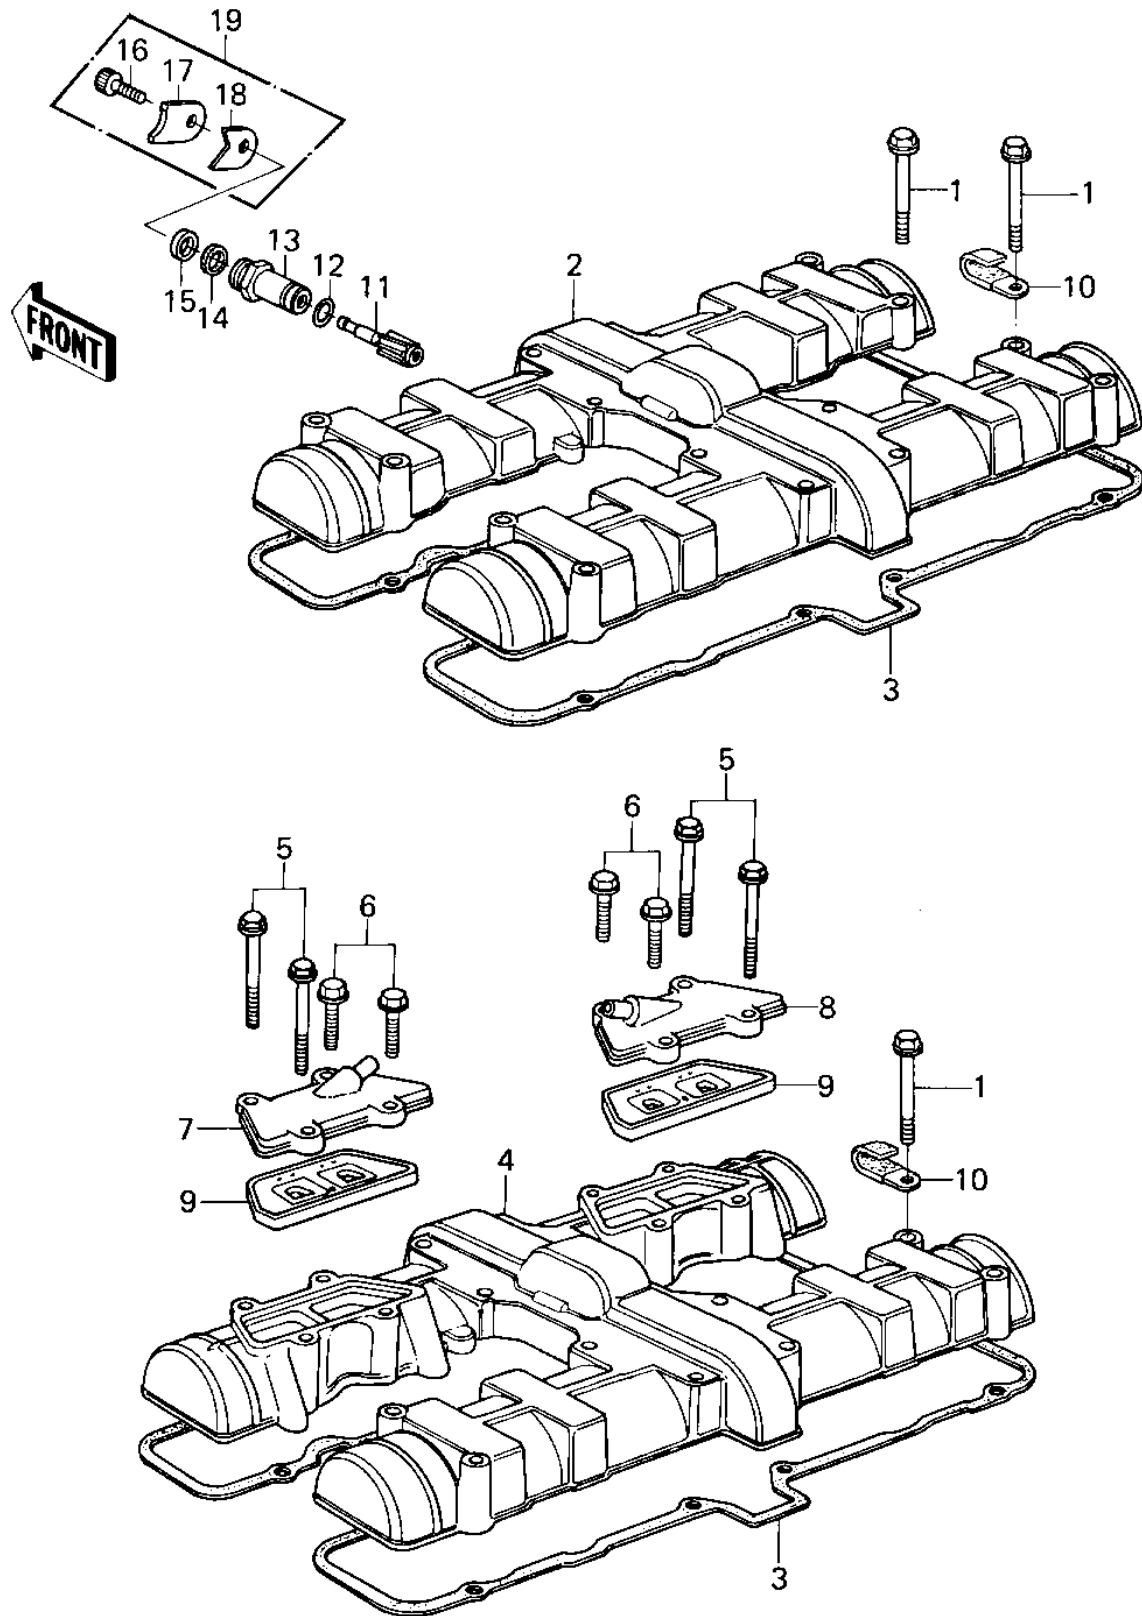

1980 Shaft

PARTS DIAGRAM

CYLINDER HEAD COVER

1980 Shaft

PARTS LIST

CYLINDER HEAD COVER

Kawasaki

Let the Good Times Roll®

ITEM NAME

PART NUMBER

QUANTITY
