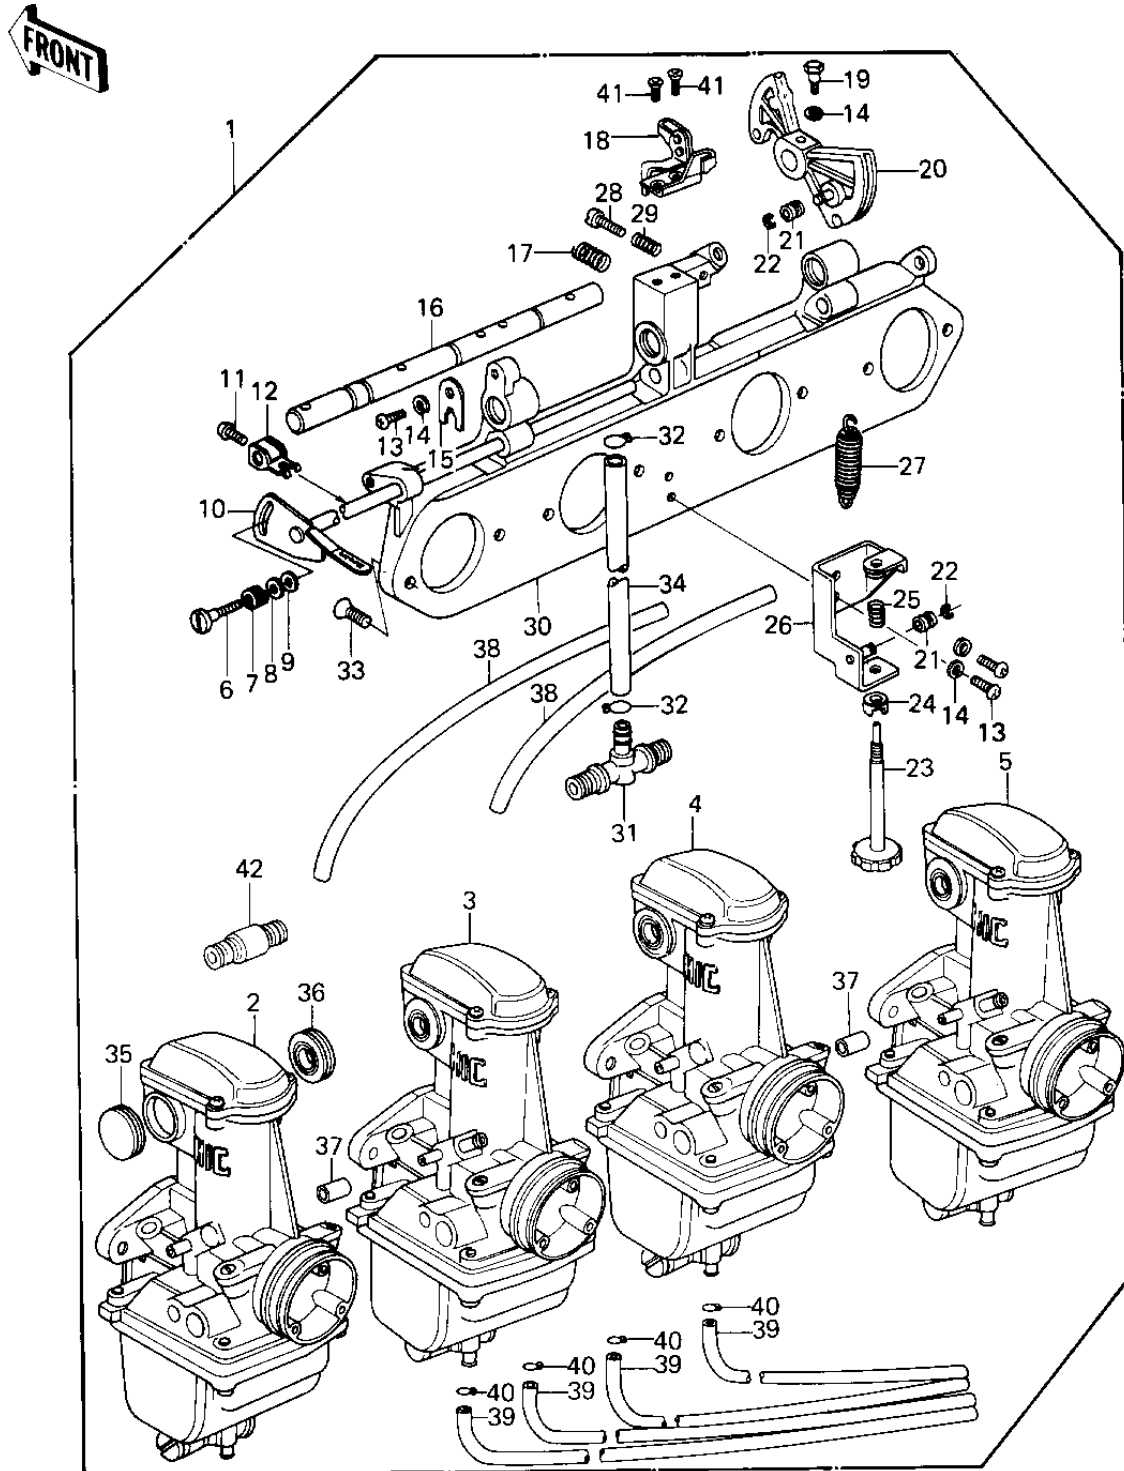

1978 Z1R

PARTS DIAGRAM

CARBURETOR ASSY ('78 D1)

1978 Z1R

PARTS LIST

CARBURETOR ASSY ('78 D1)

ITEM NAME	PART NUMBER	QUANTITY
CARBURETOR ASSY (Ref # 1)	16001-1040	1
CARBURETOR,L.H.OUTSI (Ref # 2)	16001-1051	1
CARBURETOR,L.H.INSID (Ref # 3)	16001-1052	1
CARBURETOR,R.H INSID (Ref # 4)	16001-1053	1
CARBURETOR,R.H.OUTSI (Ref # 5)	16001-1054	1
SCREW (Ref # 6)	16046-005	1
SPRING,F (Ref # 7)	16040-009	1
WASHER PLAIN 5MM (Ref # 8)	410B0500	1
WASHER,PLAIN (Ref # 9)	16039-019	1
SHAFT,STARTER PLUNGE (Ref # 10)	16041-021	1
SCREW,PAN HEAD,5X7 (Ref # 11)	16046-007	4
LEVER,STARTER PLUNGE (Ref # 12)	13168-1026	4
SCREW-PAN-CROS (Ref # 13)	220B0514	3
WASHER SPRING 5MM (Ref # 14)	461F0500	4
PLATE,SHAFT STOPPER (Ref # 15)	16055-012	1
SHAFT,CARB CONNECTIO (Ref # 16)	16041-017	1
SPRING,CABLE PULLY (Ref # 17)	16040-022	1
BRACKET,THROTTLE CAB (Ref # 18)	16077-017	1
BOLT,HEX HEAD,5X14 (Ref # 19)	16067-006	1
PULLY,THROTTLE CABLE (Ref # 20)	13168-1024	1
RING (Ref # 21)	16073-016	2
CIRCLIP 3MM (Ref # 22)	482K3000	2
SCREW,THROTTLE STOP (Ref # 23)	16021-1006	1
BUSHING (Ref # 24)	92028-1071	1
SPRING,THROTTLE STOP (Ref # 25)	16022-017	1
BRACKET,THROTTLE CAB (Ref # 26)	11034-1185	1
SPRING,THROTTLE PULL (Ref # 27)	92081-1028	1
ADJUSTER,THROTTLE LE (Ref # 28)	16021-020	1
SPRING,THROTTLE ADJS (Ref # 29)	16022-010	1

1978 Z1R

PARTS LIST

CARBURETOR ASSY ('78 D1)

ITEM NAME	PART NUMBER	QUANTITY
HOLDER,CARB MOUNTING (Ref # 30)	16065-1009	1
FITTING (Ref # 31)	92005-1010	1
CLAMP,CARB CONECT HO (Ref # 32)	92037-056	2
SCREW,6X14 (Ref # 33)	16033-029	8
TUBE,5.8X10.8X180 (Ref # 34)	92059-1443	1
CAP,RUBBER (Ref # 35)	16039-042	2
GROMMET,CARBURETOR (Ref # 36)	92071-104	6
HOSE,6X11.5X16 (Ref # 37)	92059-141	2
HOSE,AIR VENT,5X8X55 (Ref # 38)	92059-1028	2
HOSE,FUEL OVERFLOW (Ref # 39)	92059-147	4
CLAMP,OVERFLOW HOSE (Ref # 40)	92037-173	4
SCREW CNTSNK HD 5X10 (Ref # 41)	221B0510A	2
FITTING (Ref # 42)	92005-1009	2