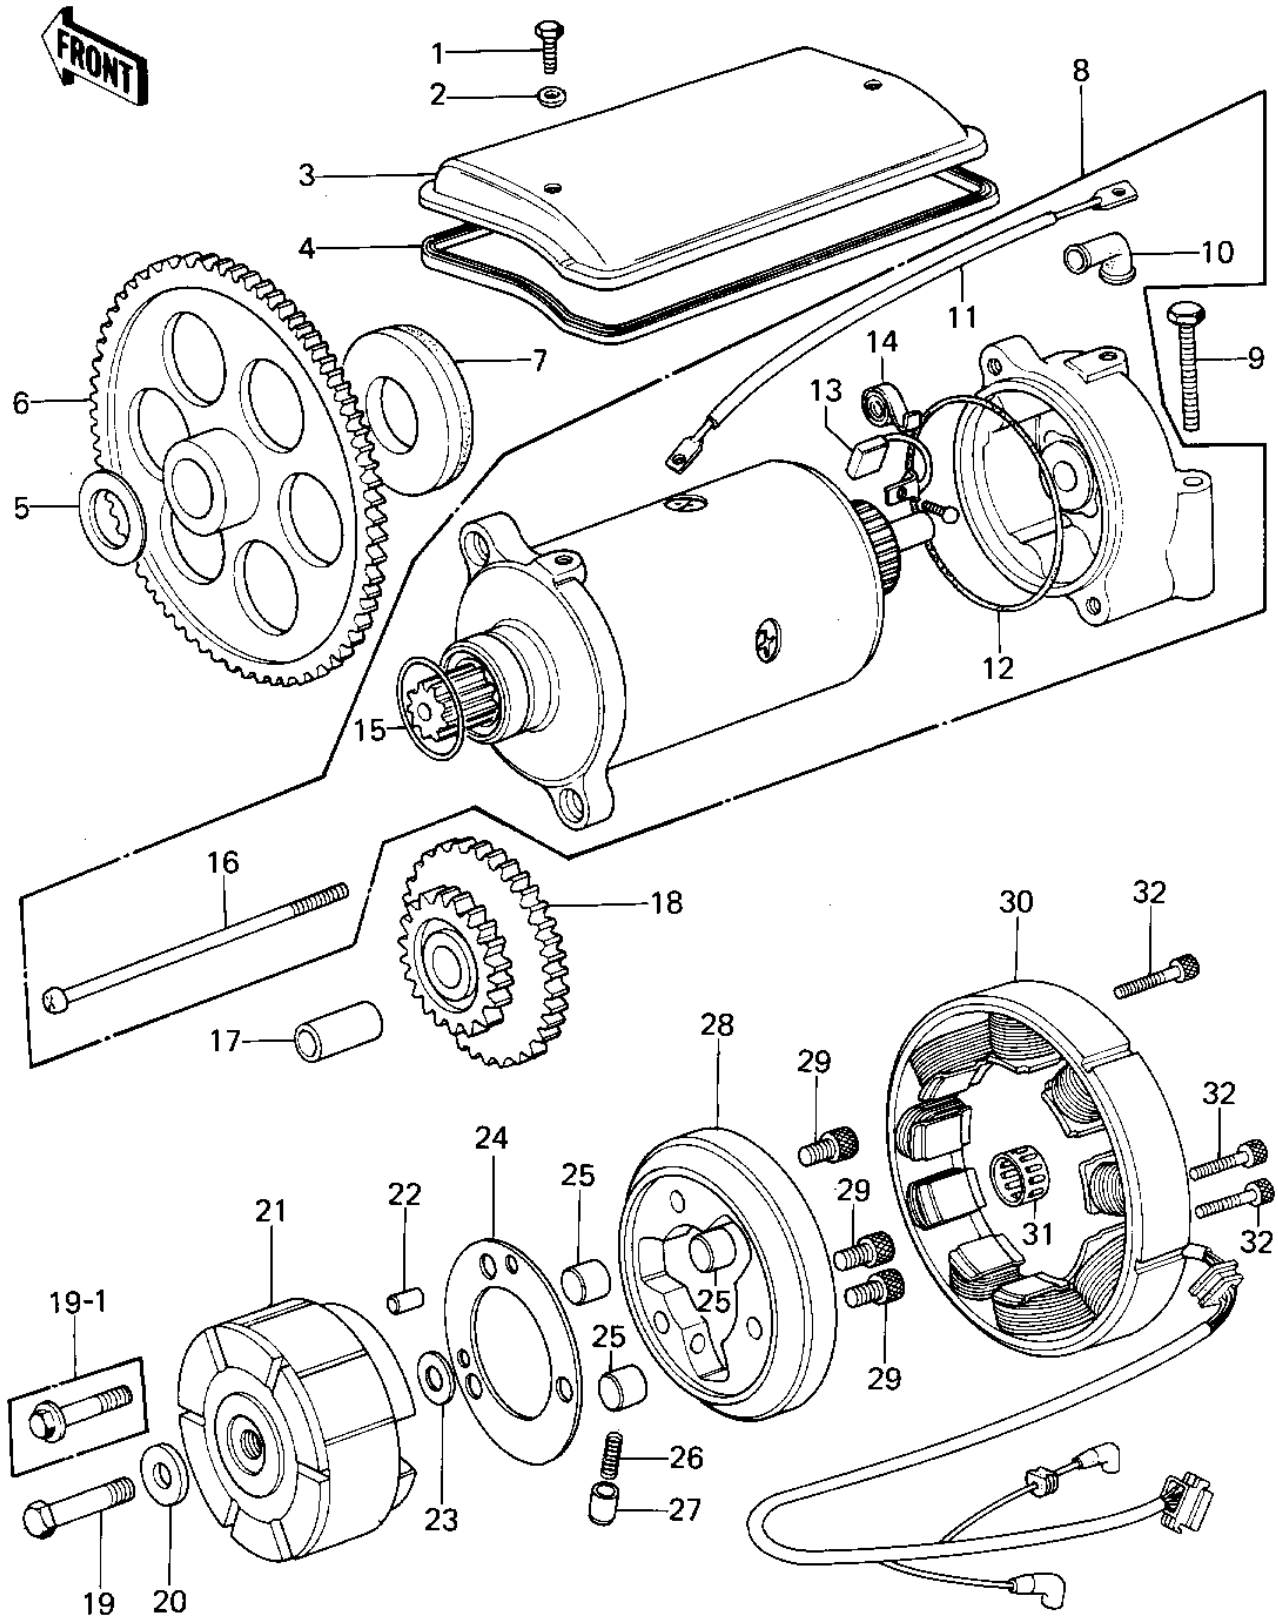

1978 KZ1000

PARTS DIAGRAM

GENERATOR/STARTER MOTOR/STARTER CLUTCH (

1978 KZ1000

PARTS LIST

GENERATOR/STARTER MOTOR/STARTER CLUTCH (

ITEM NAME

PART NUMBER

QUANTITY
