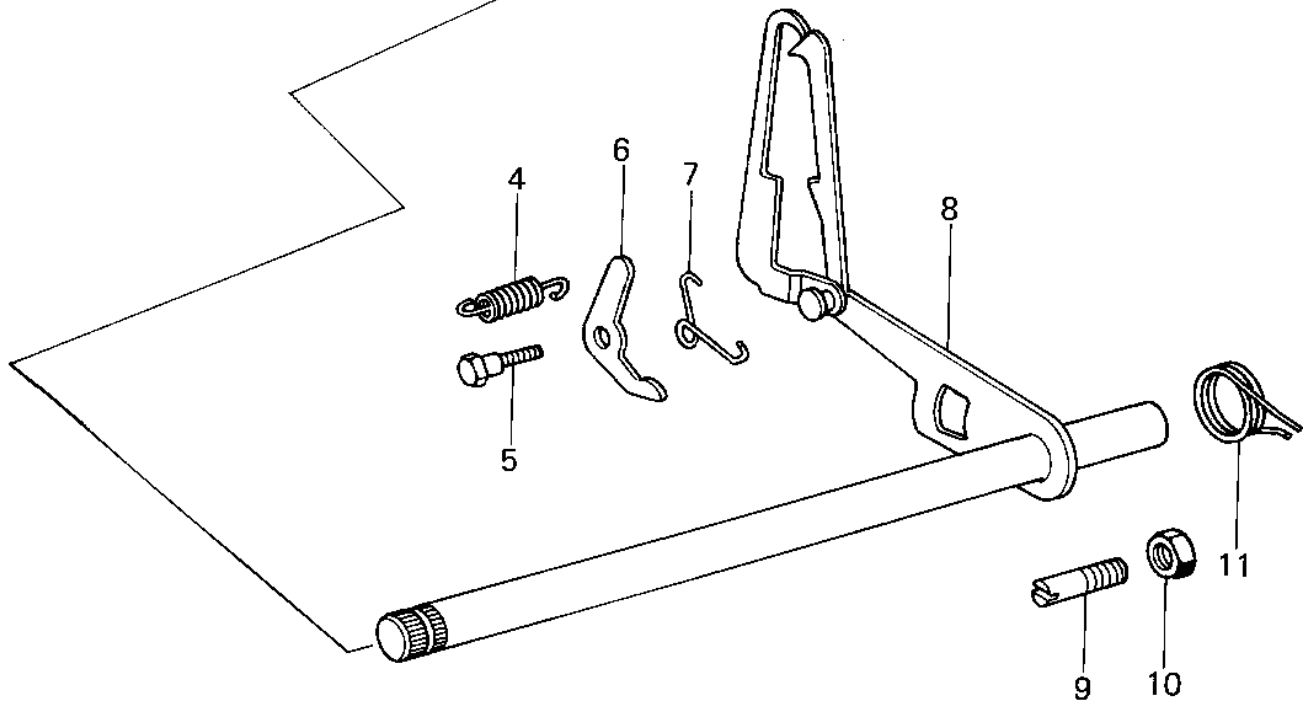

1978 KZ1000

PARTS DIAGRAM

GEAR CHANGE MECHANISM ('77-'78 A1/A2/A2A)

FRONT

1978 KZ1000

PARTS LIST

GEAR CHANGE MECHANISM ('77-'78 A1/A2/A2A)

ITEM NAME

PART NUMBER

QUANTITY
