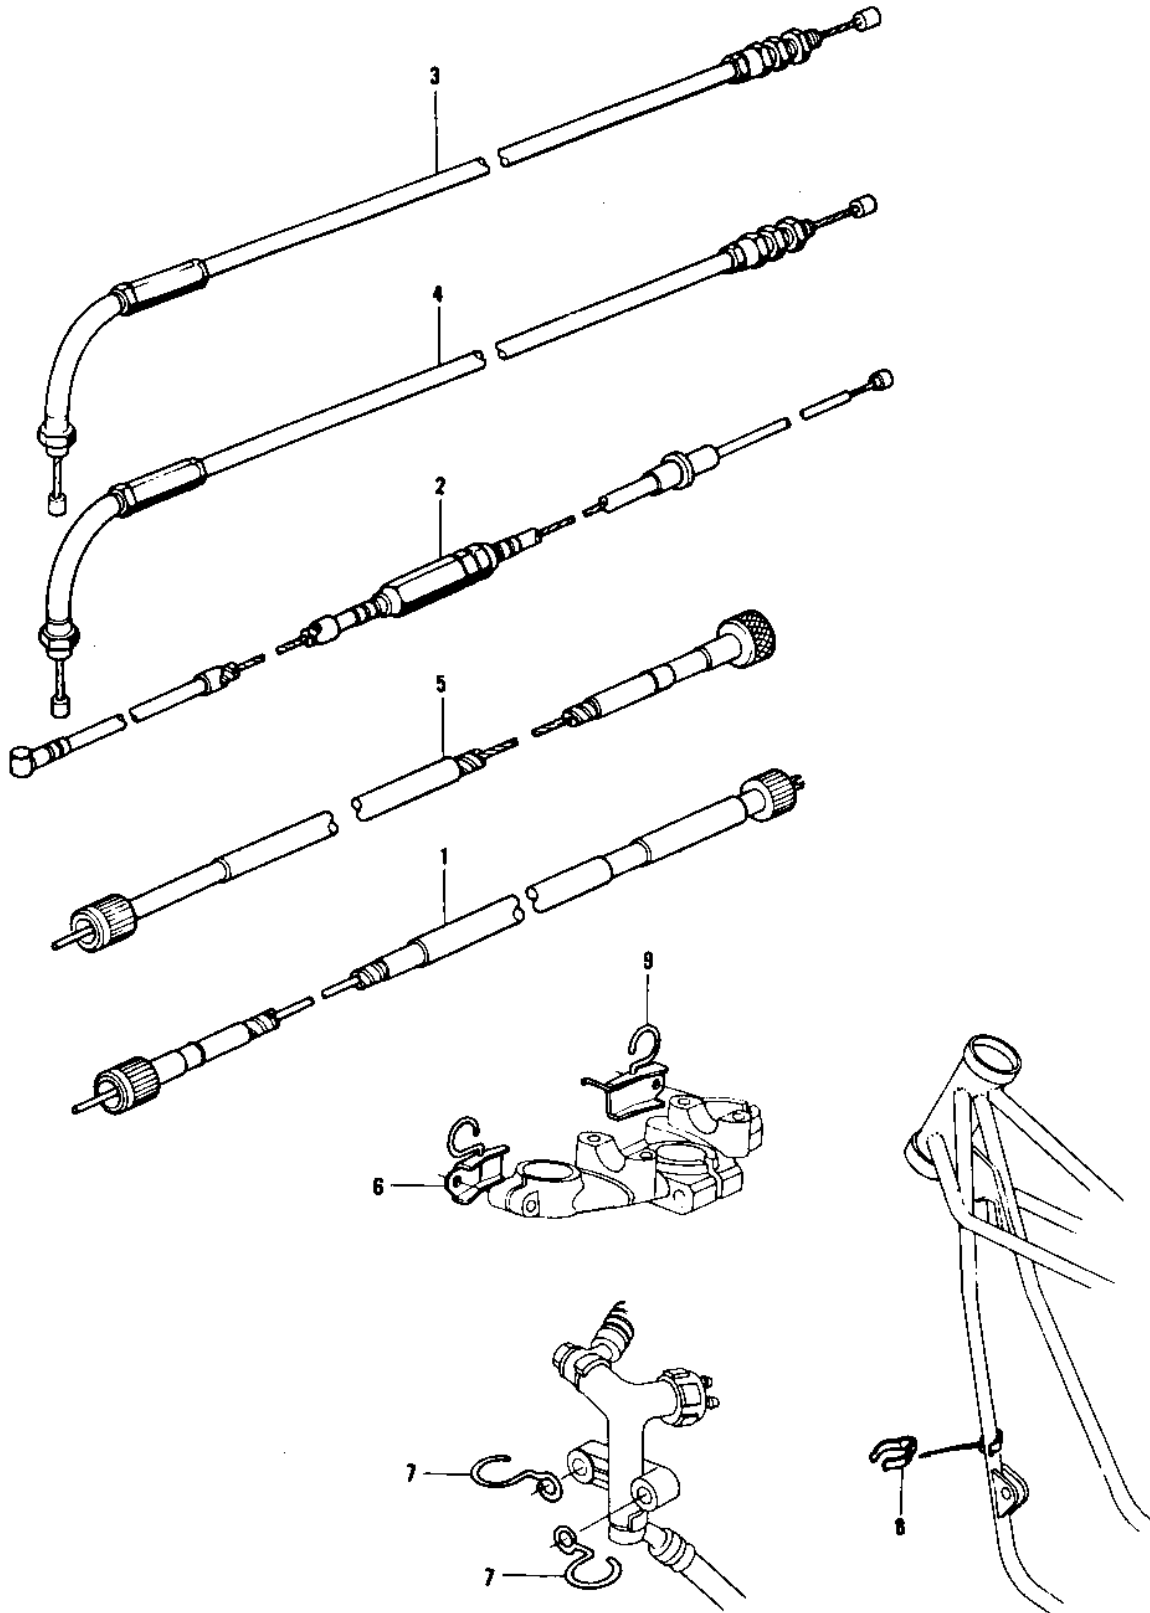

1976 KZ900-A4

PARTS DIAGRAM

CABLES

1976 KZ900-A4

PARTS LIST

CABLES

Kawasaki

Let the Good Times Roll®

ITEM NAME

PART NUMBER

QUANTITY
