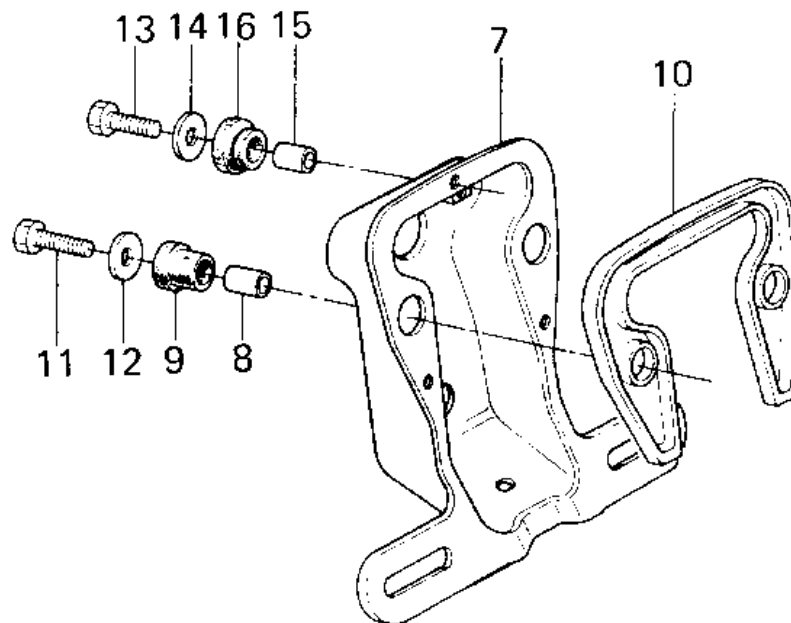

1980 LTD II

PARTS DIAGRAM

TAILLIGHT

1980 LTD II

PARTS LIST

TAILLIGHT

Kawasaki

Let the Good Times Roll®

ITEM NAME

PART NUMBER

QUANTITY
