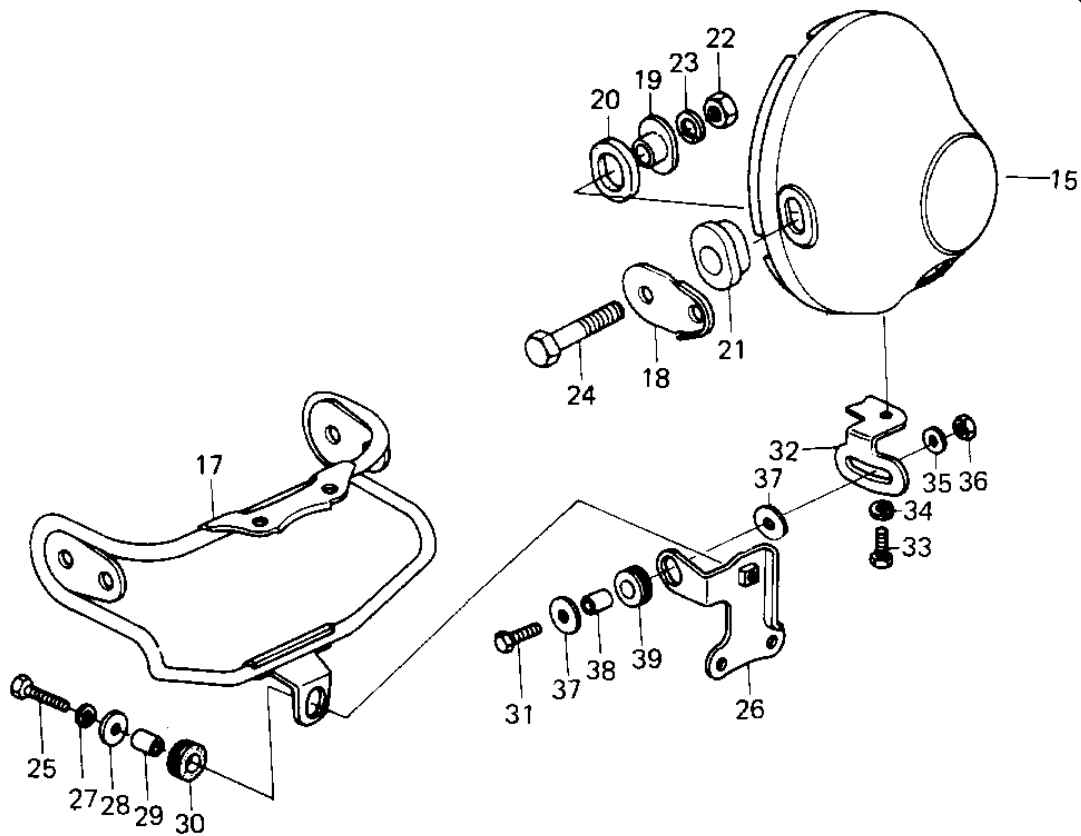

1980 LTD II

PARTS DIAGRAM

HEADLIGHT

1980 LTD II

PARTS LIST

HEADLIGHT

Kawasaki

Let the Good Times Roll®

ITEM NAME

PART NUMBER

QUANTITY
