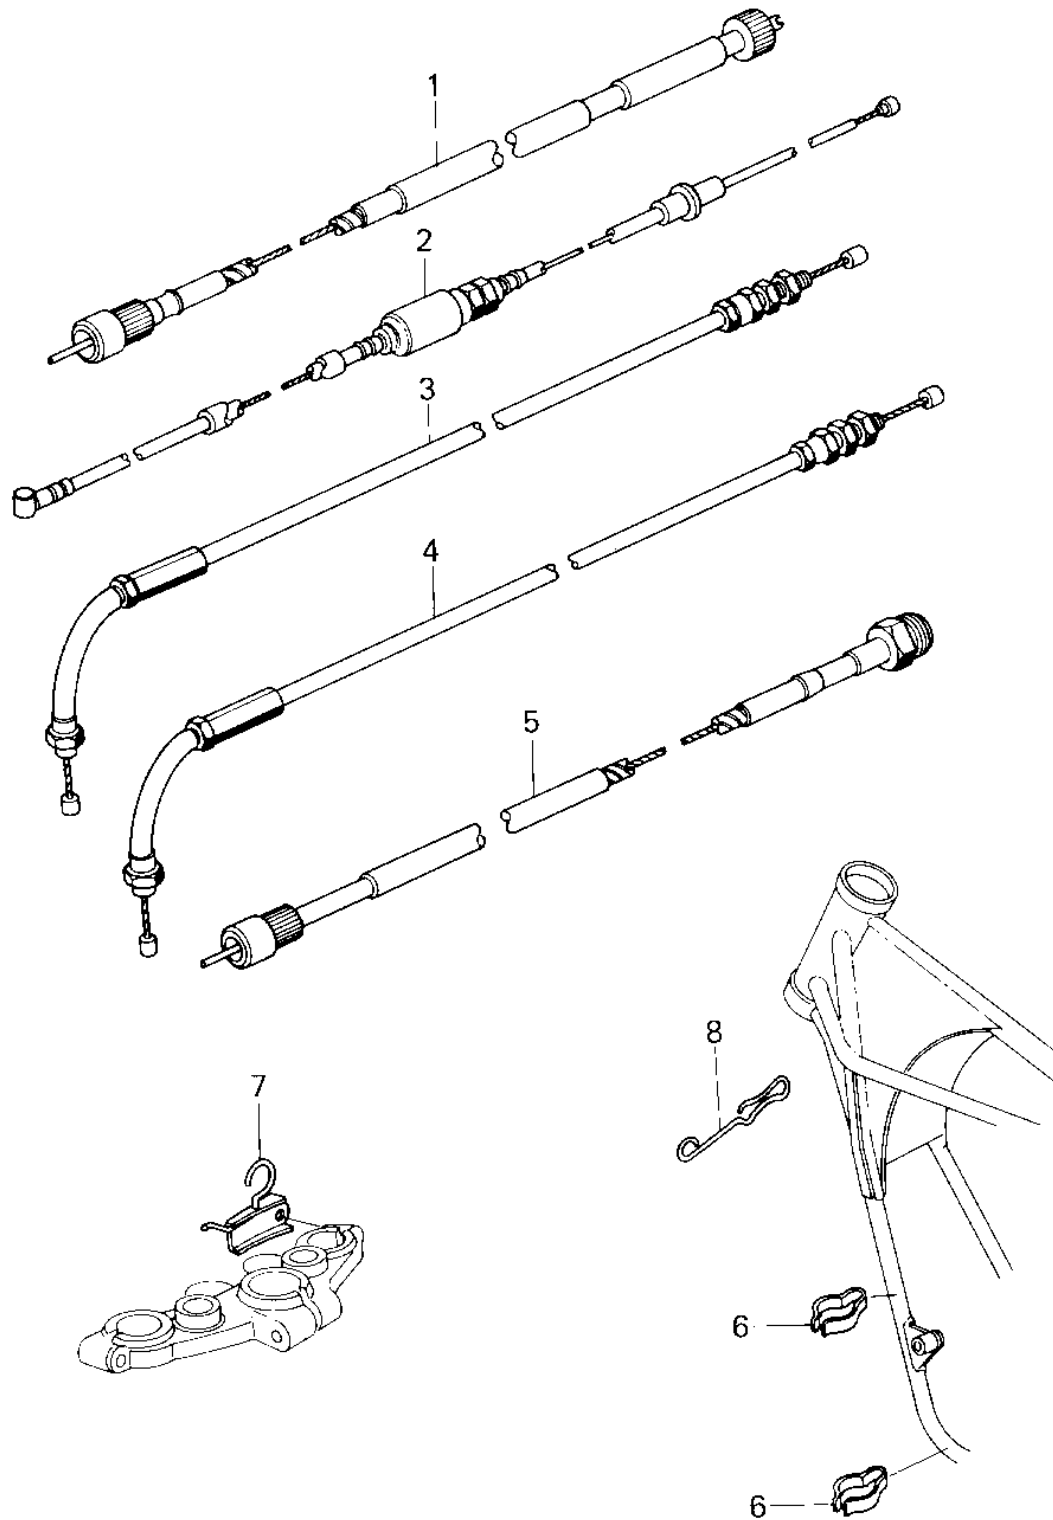

1980 LTD II

PARTS DIAGRAM

CABLES

1980 LTD II

PARTS LIST

CABLES

Kawasaki

Let the Good Times Roll®

ITEM NAME

PART NUMBER

QUANTITY
