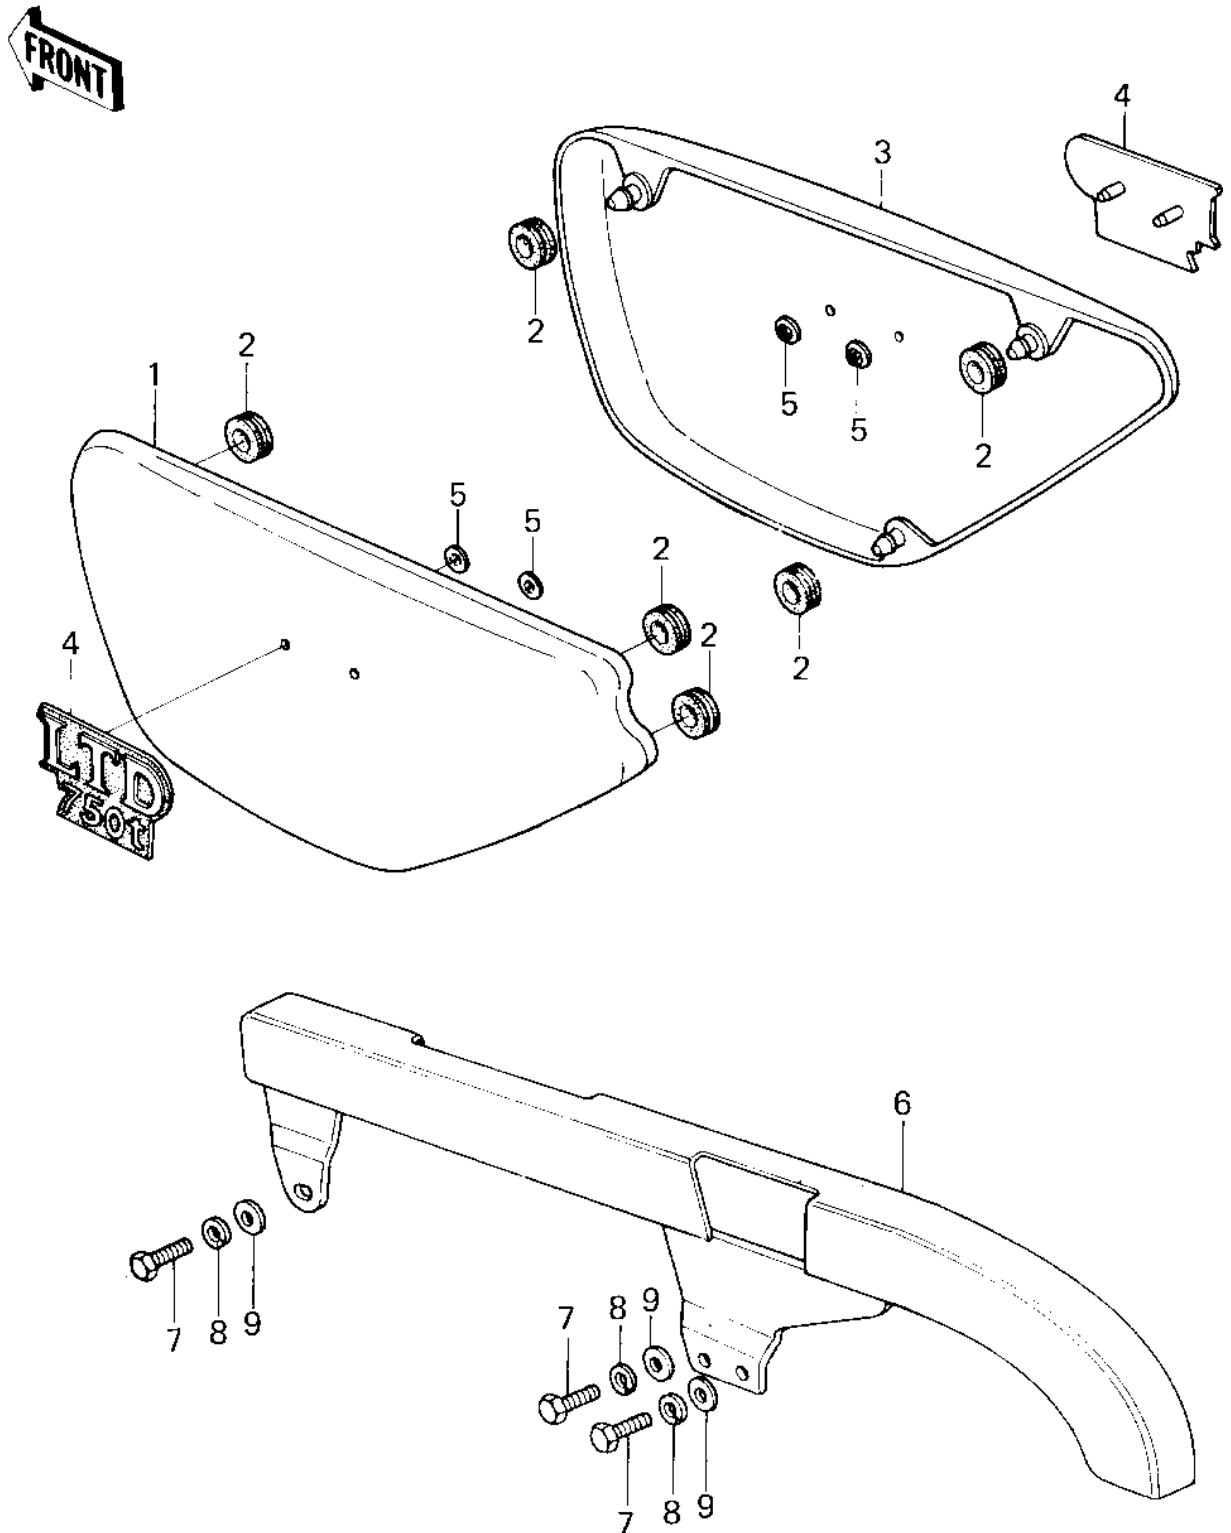

1980 LTD II

PARTS DIAGRAM

SIDE COVERS/CHAIN COVER

1980 LTD II

PARTS LIST

SIDE COVERS/CHAIN COVER

Kawasaki

Let the Good Times Roll®

ITEM NAME

PART NUMBER

QUANTITY
