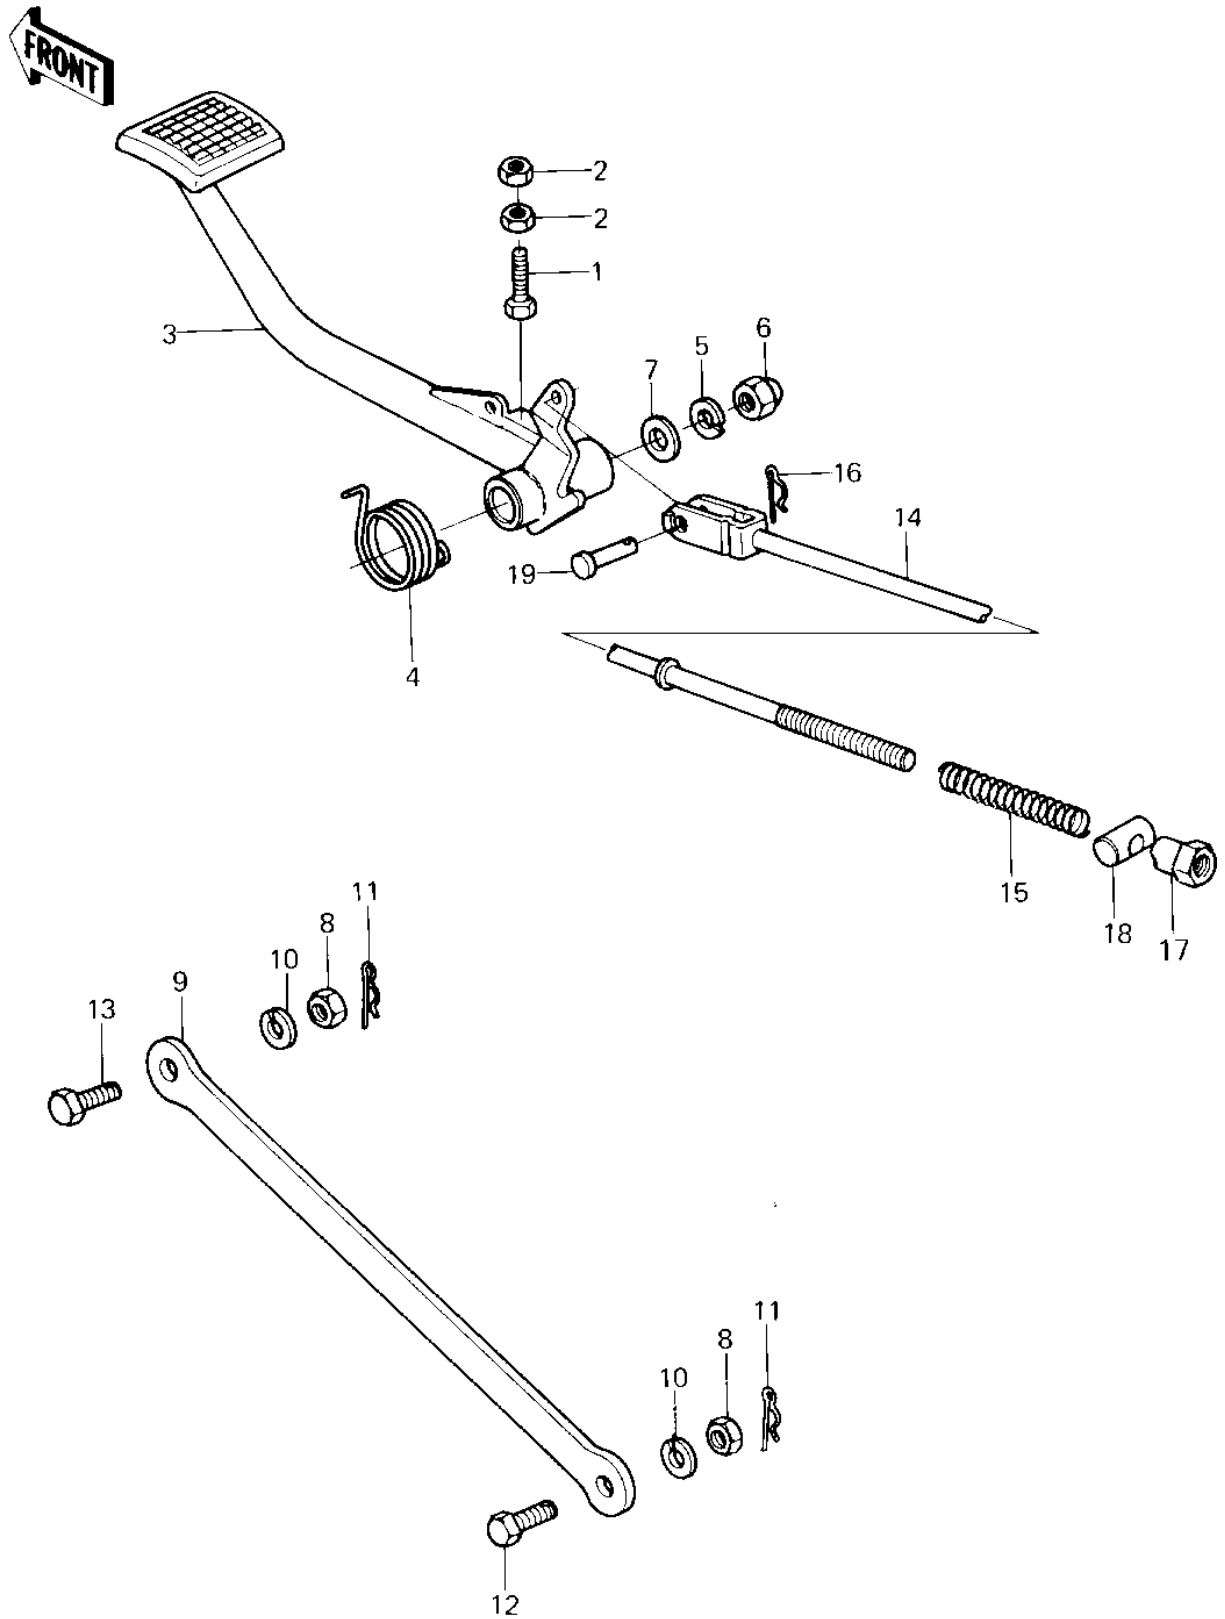

1980 LTD II

PARTS DIAGRAM

BRAKE PEDAL/TORQUE LINK

1980 LTD II

PARTS LIST

BRAKE PEDAL/TORQUE LINK

ITEM NAME

PART NUMBER

QUANTITY
