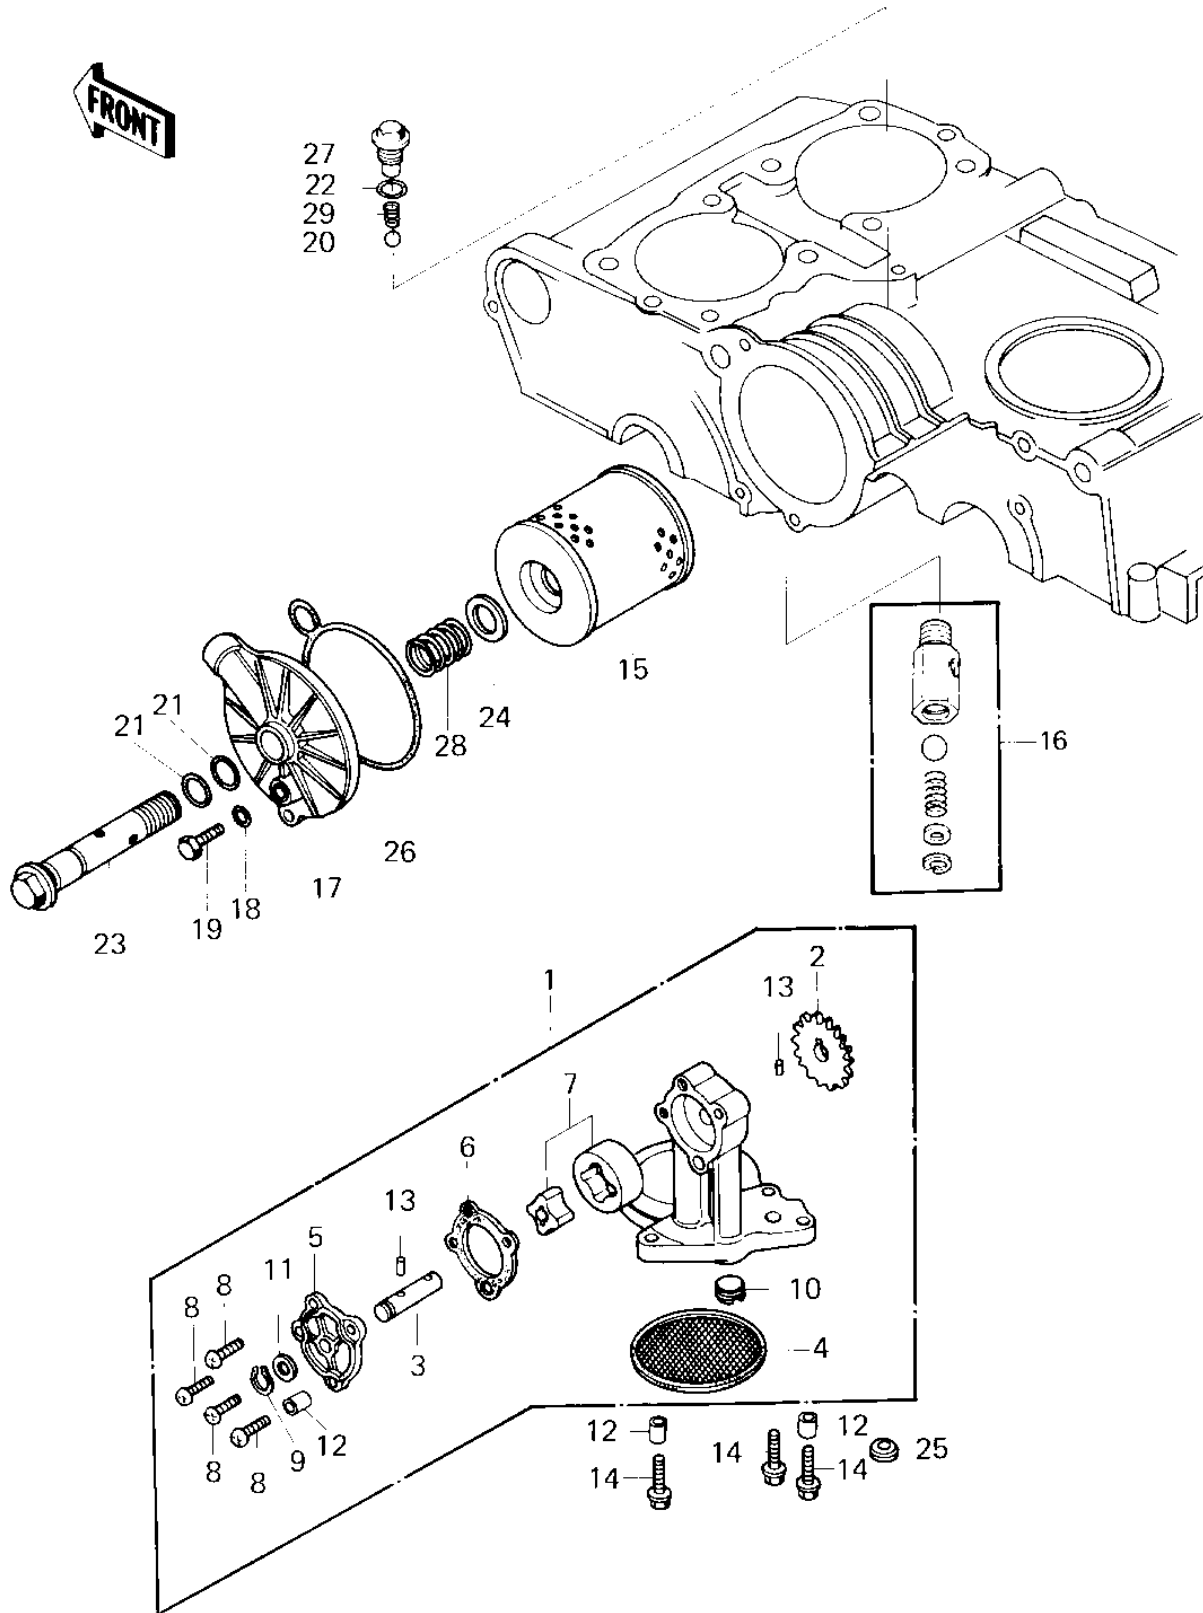

1980 LTD II

PARTS DIAGRAM

OIL PUMP/OIL FILTER

1980 LTD II

PARTS LIST

OIL PUMP/OIL FILTER

Kawasaki

Let the Good Times Roll®

ITEM NAME

PART NUMBER

QUANTITY
