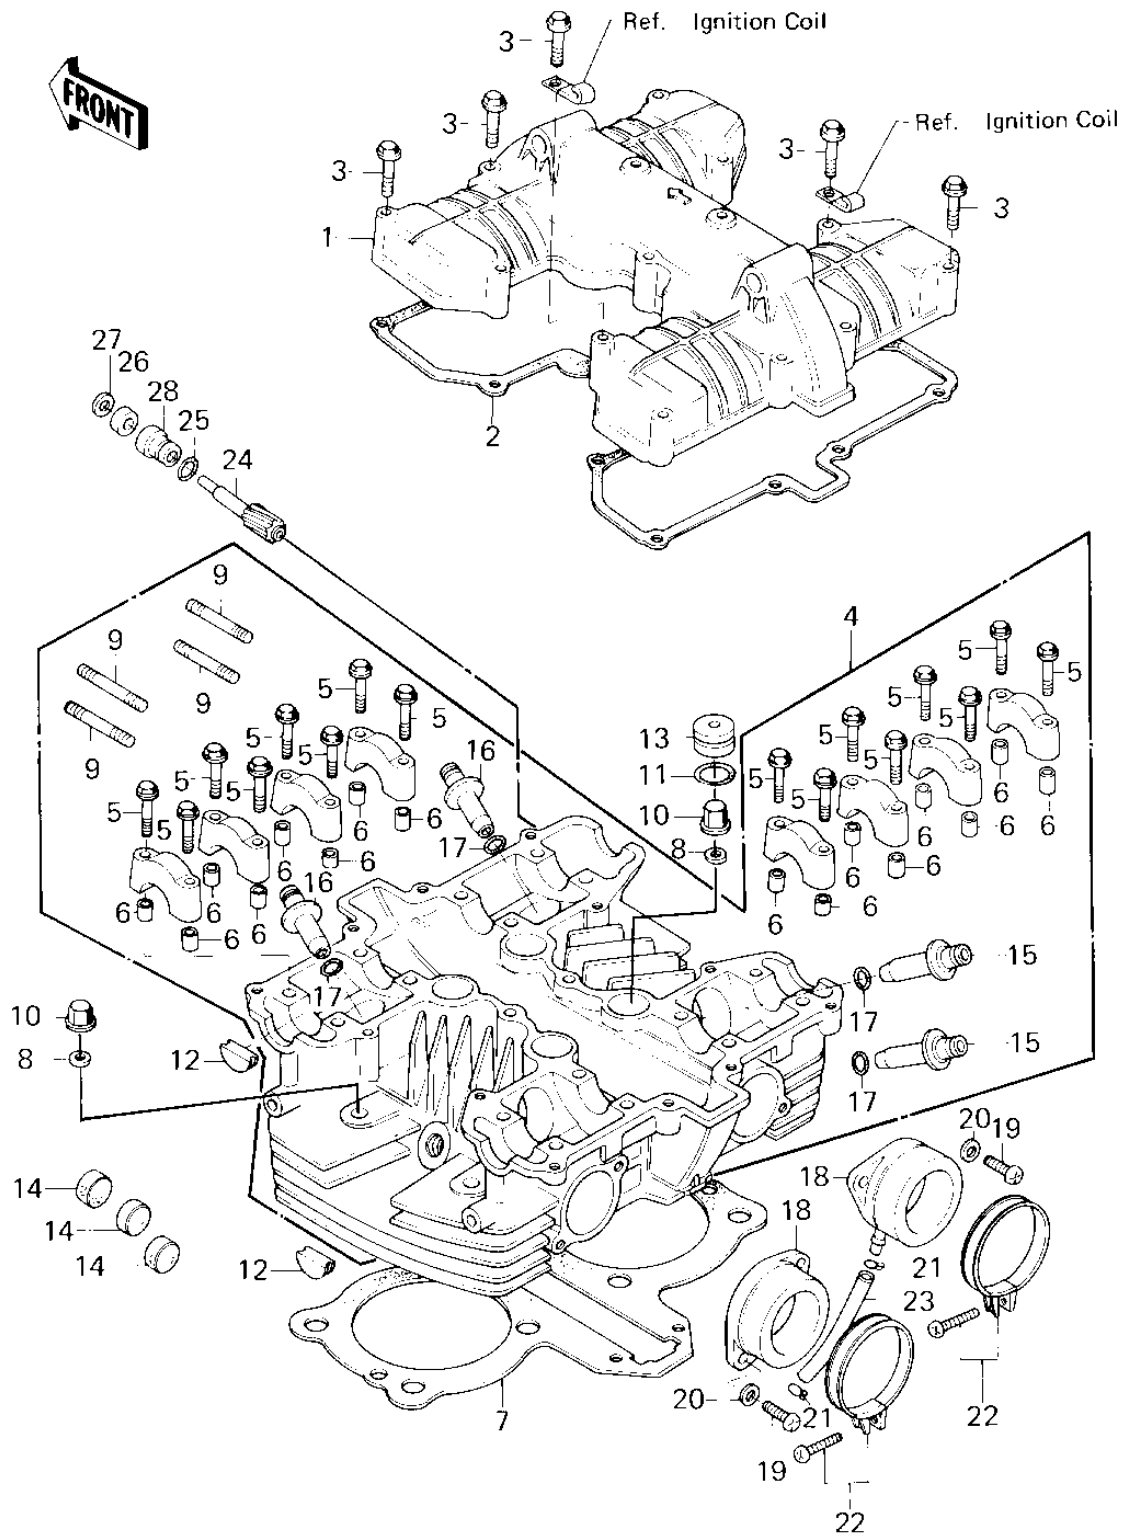

1980 LTD II

PARTS DIAGRAM

CYLINDER HEAD/COVER

1980 LTD II

PARTS LIST

CYLINDER HEAD/COVER

Kawasaki

Let the Good Times Roll®

ITEM NAME

PART NUMBER

QUANTITY
