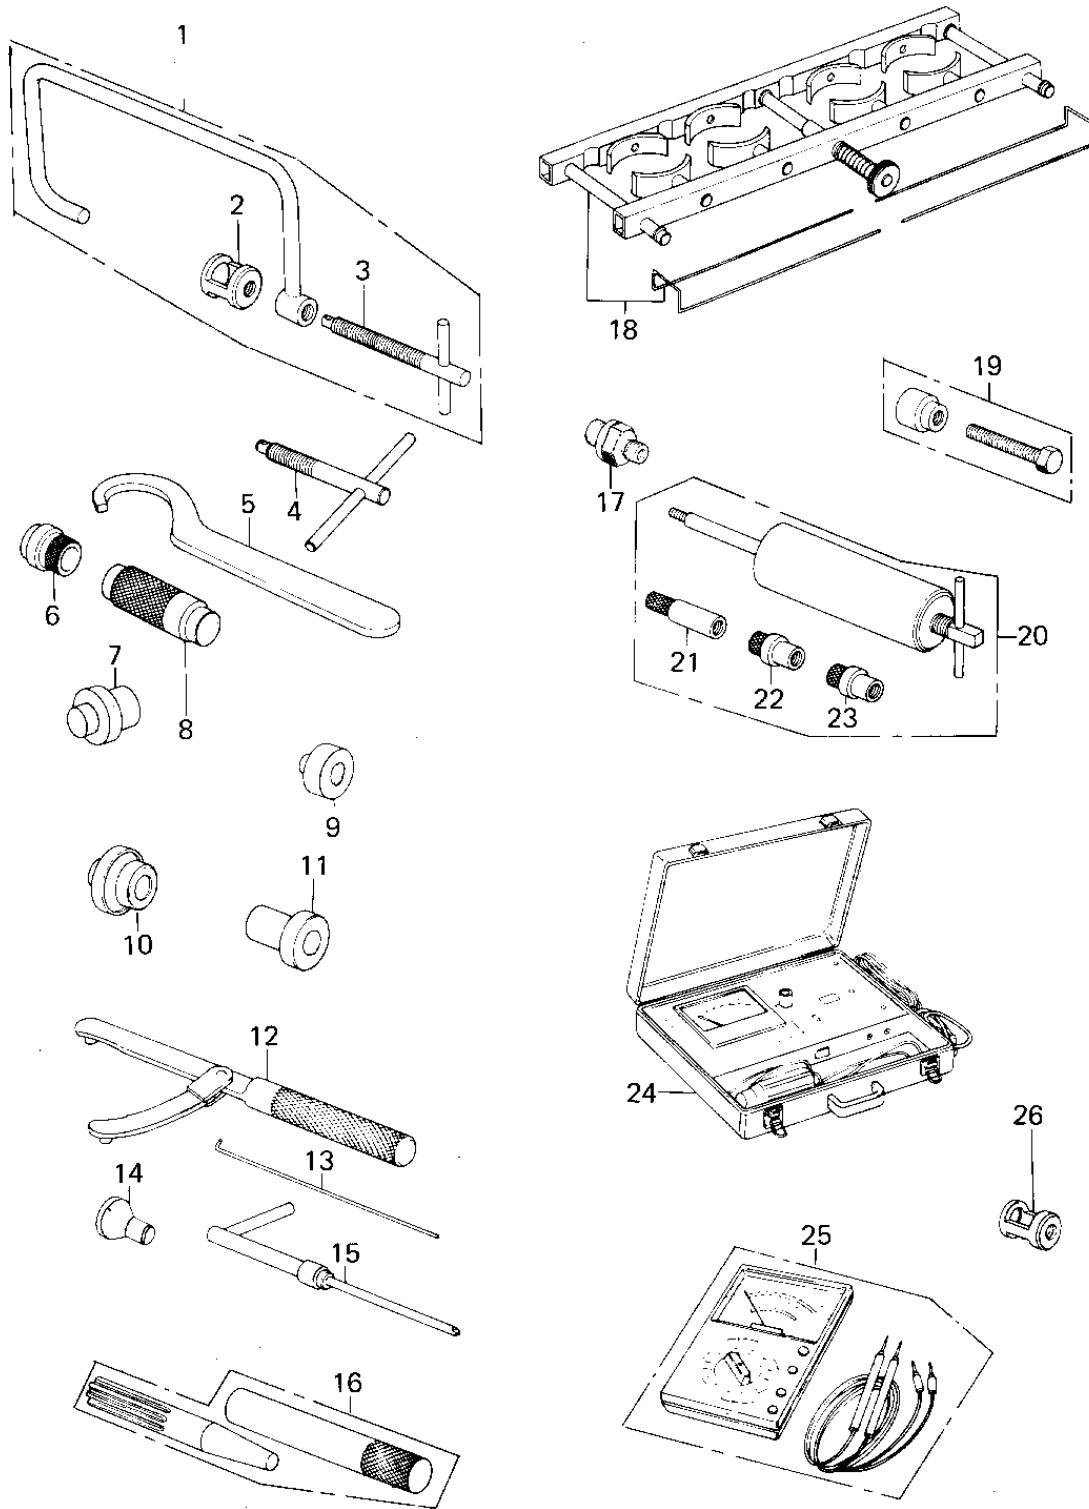

1977 KZ650-B1

PARTS DIAGRAM

SPECIAL SERVICE TOOLS "B"

1977 KZ650-B1

PARTS LIST

SPECIAL SERVICE TOOLS "B"

Kawasaki

Let the Good Times Roll®

ITEM NAME

PART NUMBER

QUANTITY
